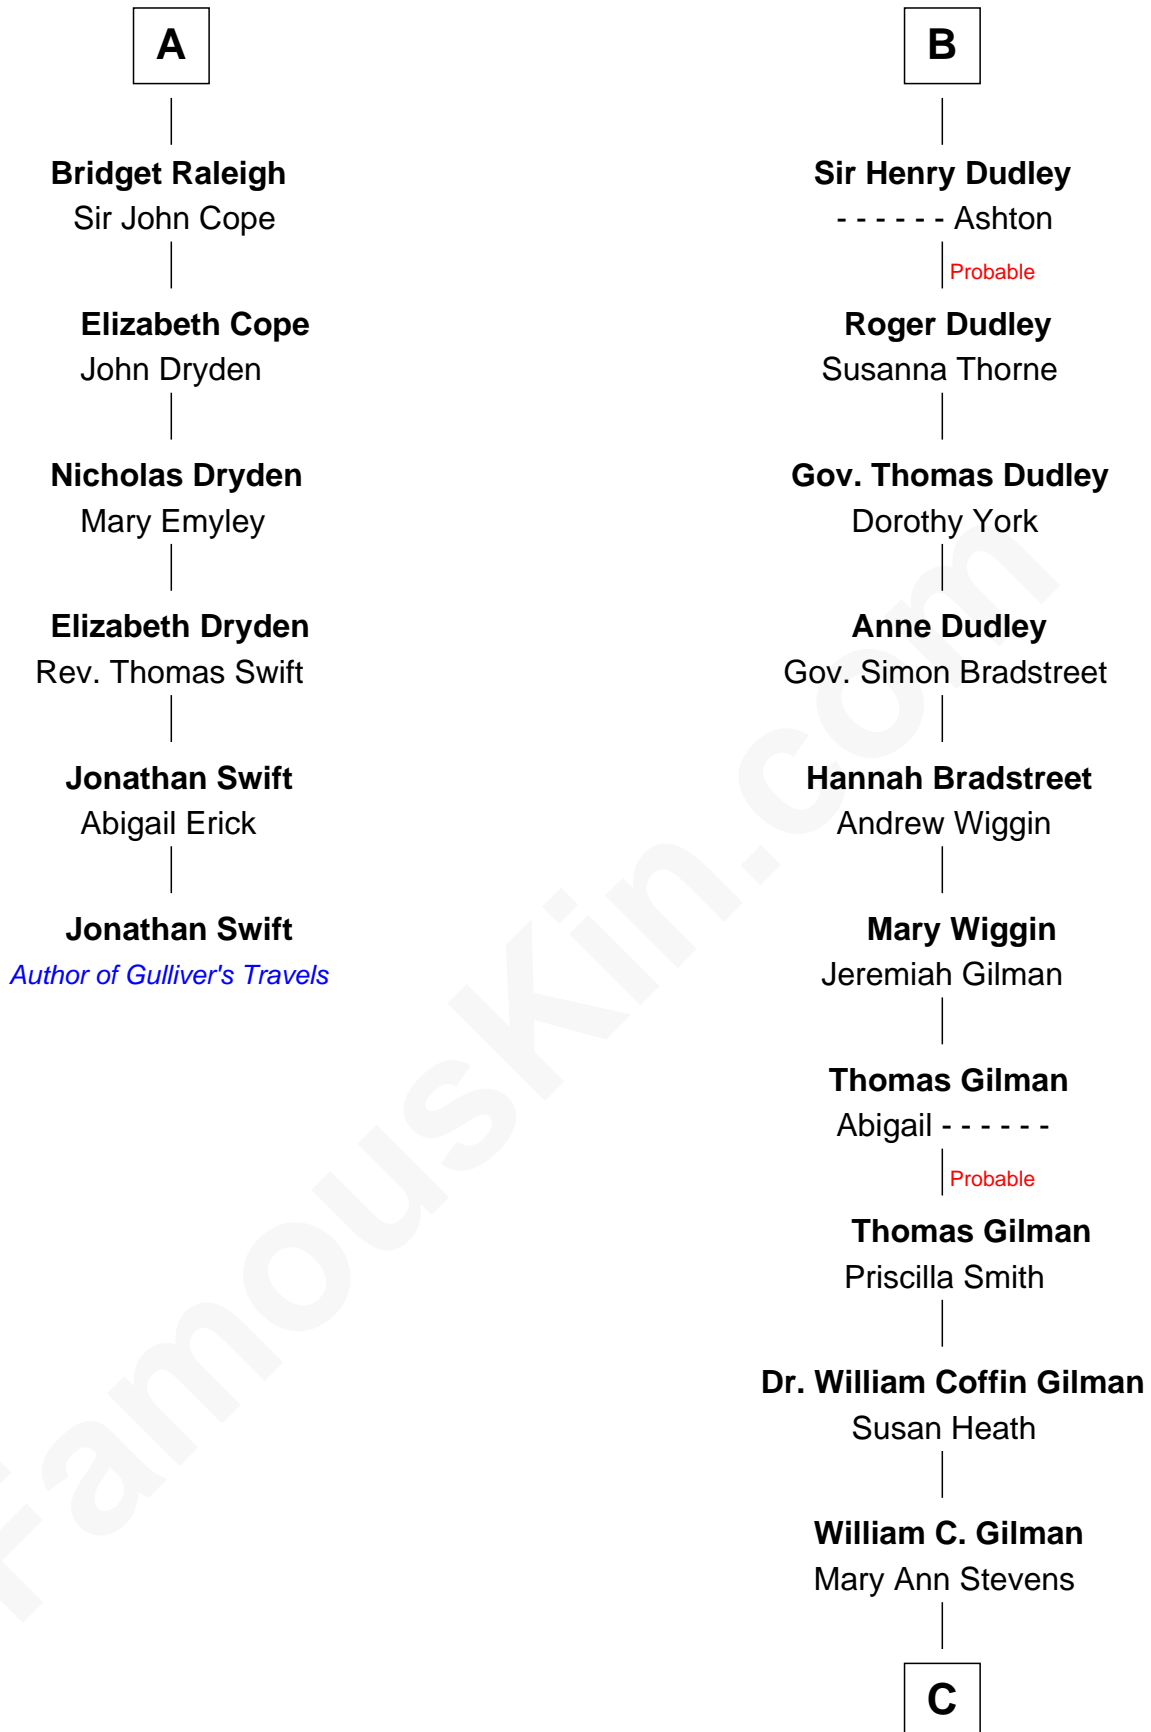

FamousKin.com Relationship Chart of

Jonathan Swift

Author of Gulliver's Travels

12th cousin 8 times removed of

George Hamilton

TV and Movie Actor

Edmund Fitzalan

Alice de Warenne

C

—
George C. Gilman
Elizabeth Melissa Lane

—
Lillian C. Gilman
Harry Fuller Hamilton

—
George William Hamilton
Anne Lucille Stevens

—
George Hamilton
TV and Movie Actor

FamousKin.com