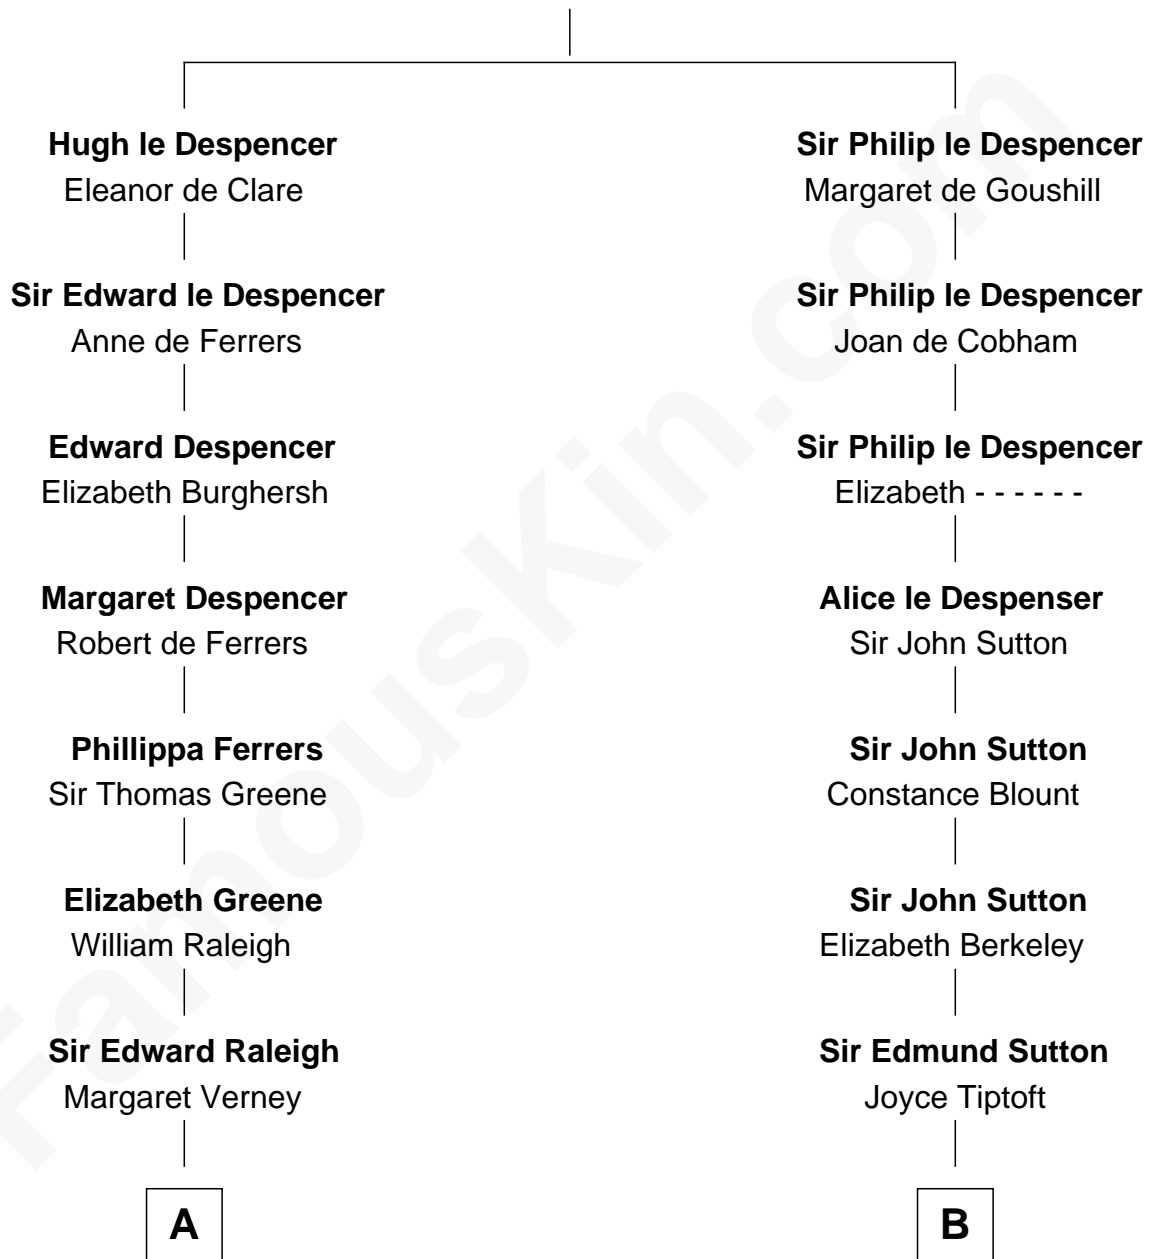

FamousKin.com Relationship Chart of

Jonathan Swift

Author of Gulliver's Travels

13th cousin 8 times removed of

Dick Clark

Radio and TV Host

Sir Hugh le Despencer

Isabella de Beauchamp

C

Julia H. Mudge

George Barnard

George Barnard

Jane Sophia Fuller

Charles Fuller Barnard

Anna May Aldridge

Julia Fuller Barnard