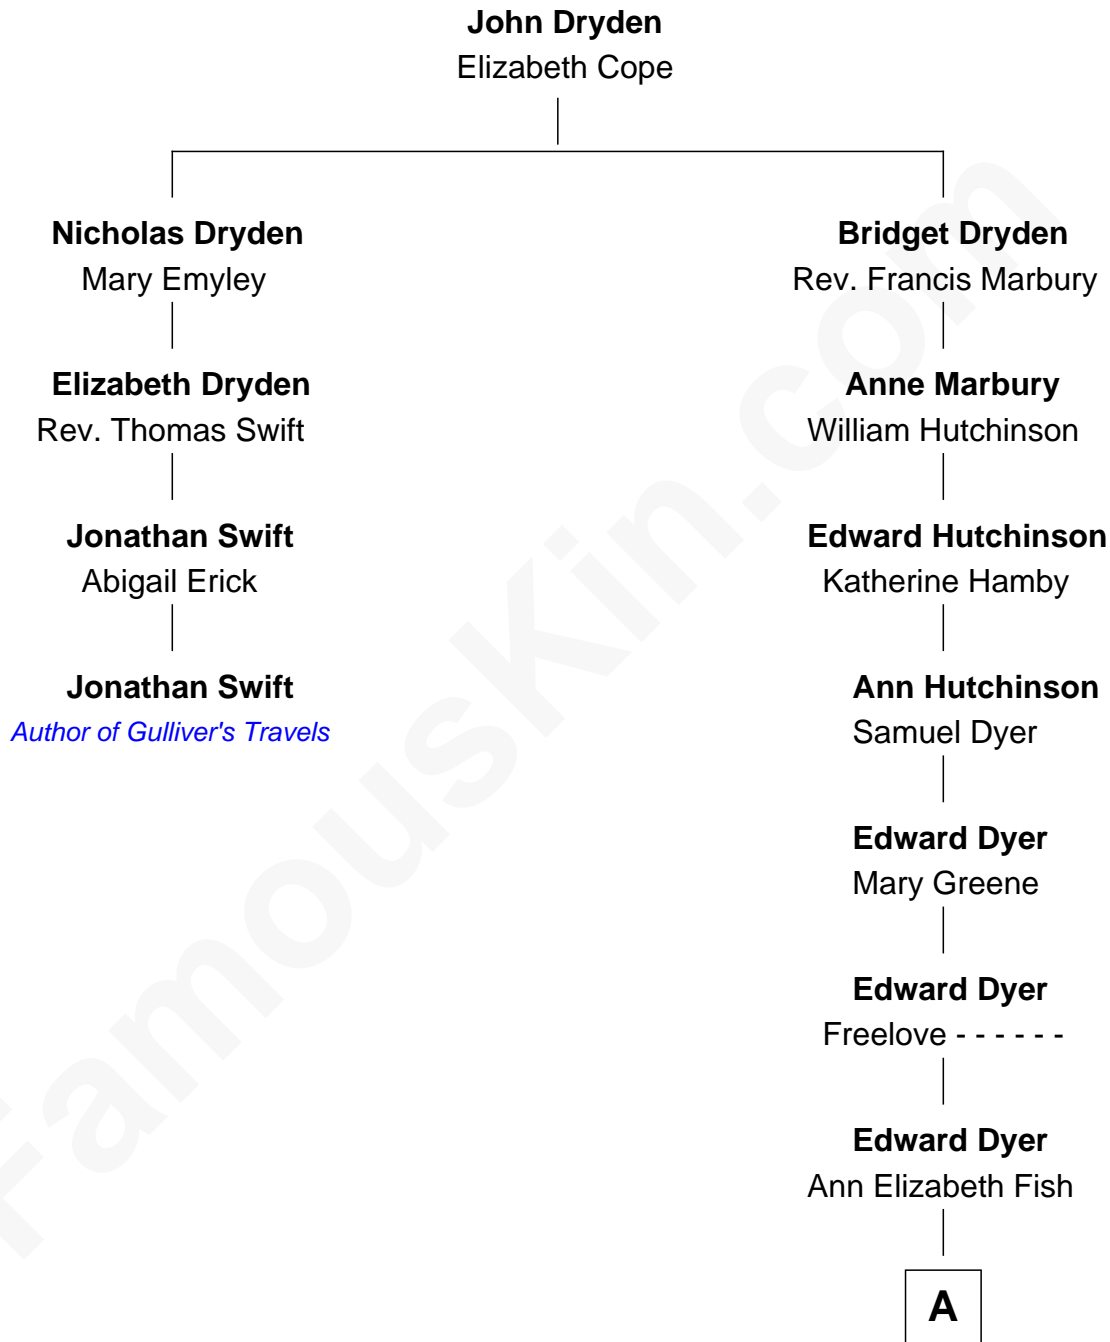

FamousKin.com Relationship Chart of

Jonathan Swift

Author of Gulliver's Travels

3rd cousin 11 times removed of

Elisabeth Shue

TV and Movie Actress

A

Charles Dyer
Susannah Wright

Charles Dyer
Mary Galusha

Dr. Edward Galusha Dyer
Ann Eliza Morse

Emily Almira Dyer
Alexander Hunter Gunn

Alexander Hunter Gunn
Harriet Grace Brewster Willcox

Mary Brewster Gunn
Adoniram Judson Wells

Anne Brewster Wells
James William Shue