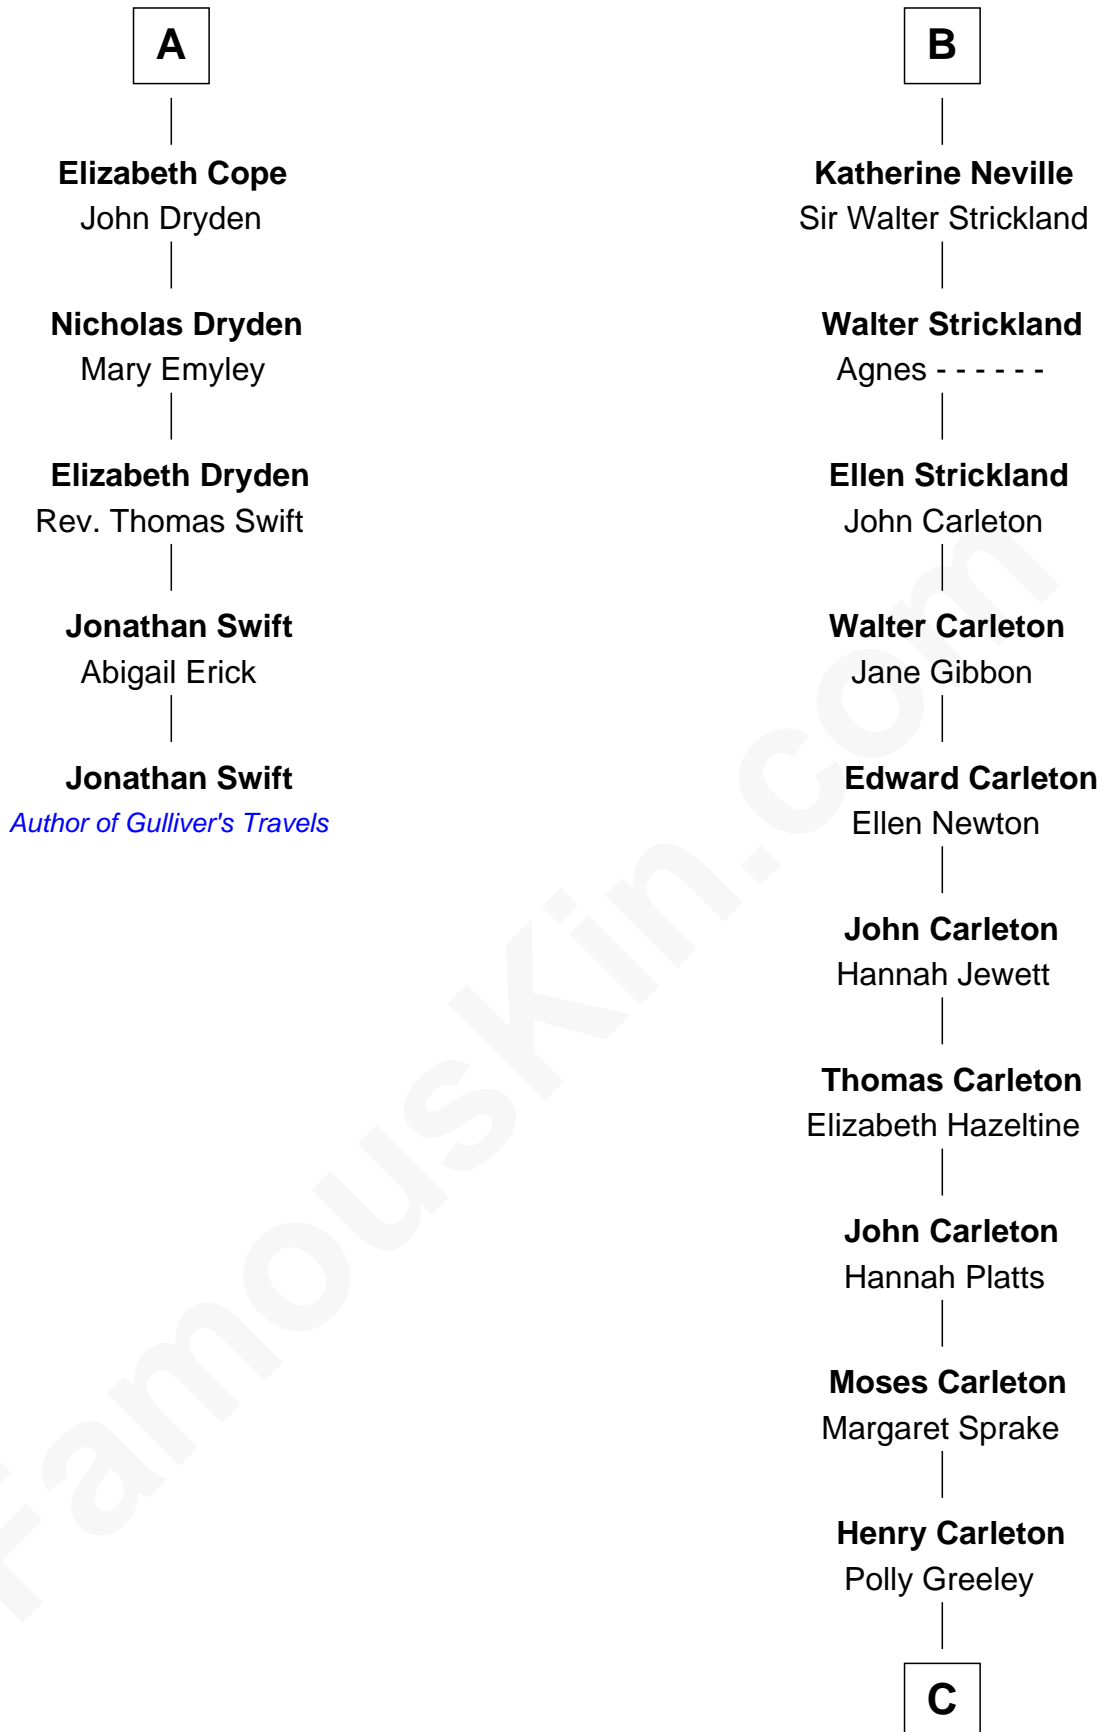

FamousKin.com

Relationship Chart of

Jonathan Swift

Author of Gulliver's Travels

11th cousin 7 times removed of

Charles A. Pillsbury

Co-Founder of C.A. Pillsbury Co.

C