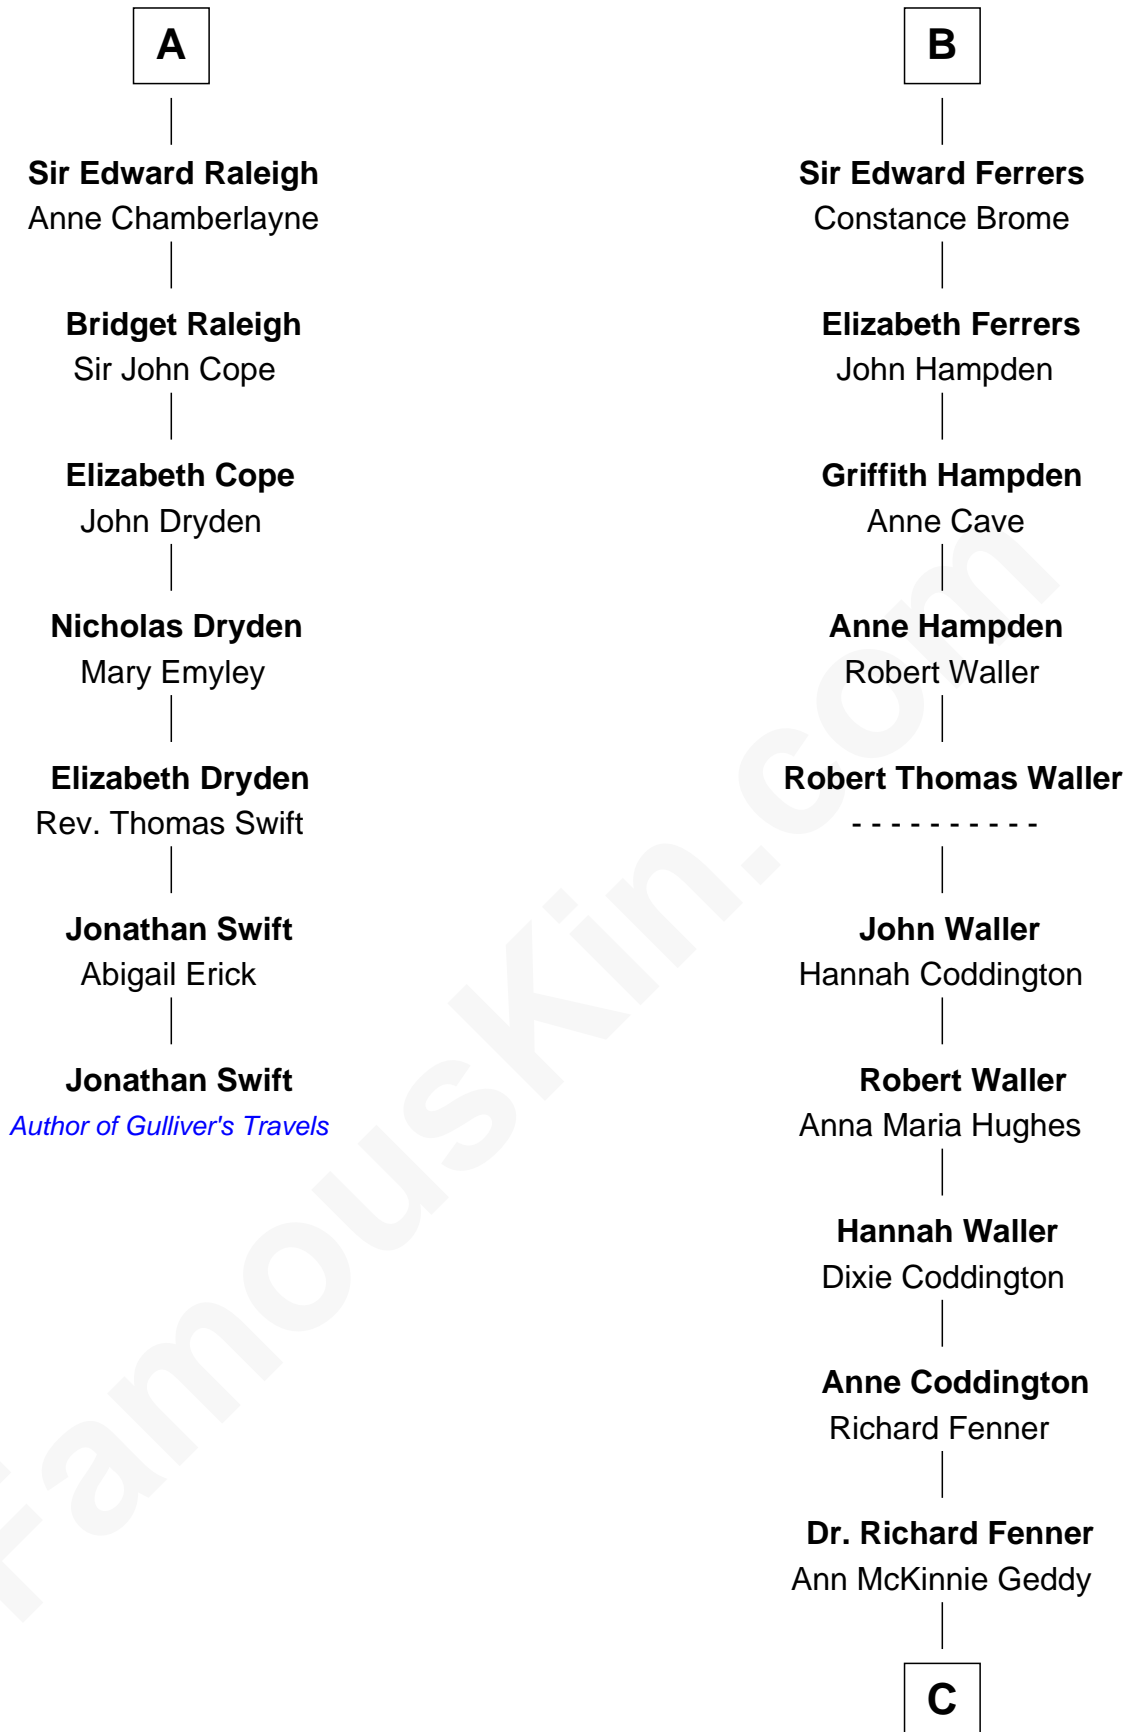

FamousKin.com Relationship Chart of

Jonathan Swift

Author of Gulliver's Travels

13th cousin 8 times removed of

John McCain

U.S. Senator from Arizona

Sir Gilbert de Clare

Joan of Acre

Philippa Clifford

Sir Thomas Ferrers

Elizabeth Freville

Sir Henry Ferrers

Margaret Heckstall

B

C

Eliza Geddy Fenner

James Vaulx

James Junius Vaulx

Margaret Garside

Katherine Davey Vaulx

Adm. John Sidney McCain

Adm. John Sidney McCain

Roberta Wright

John McCain