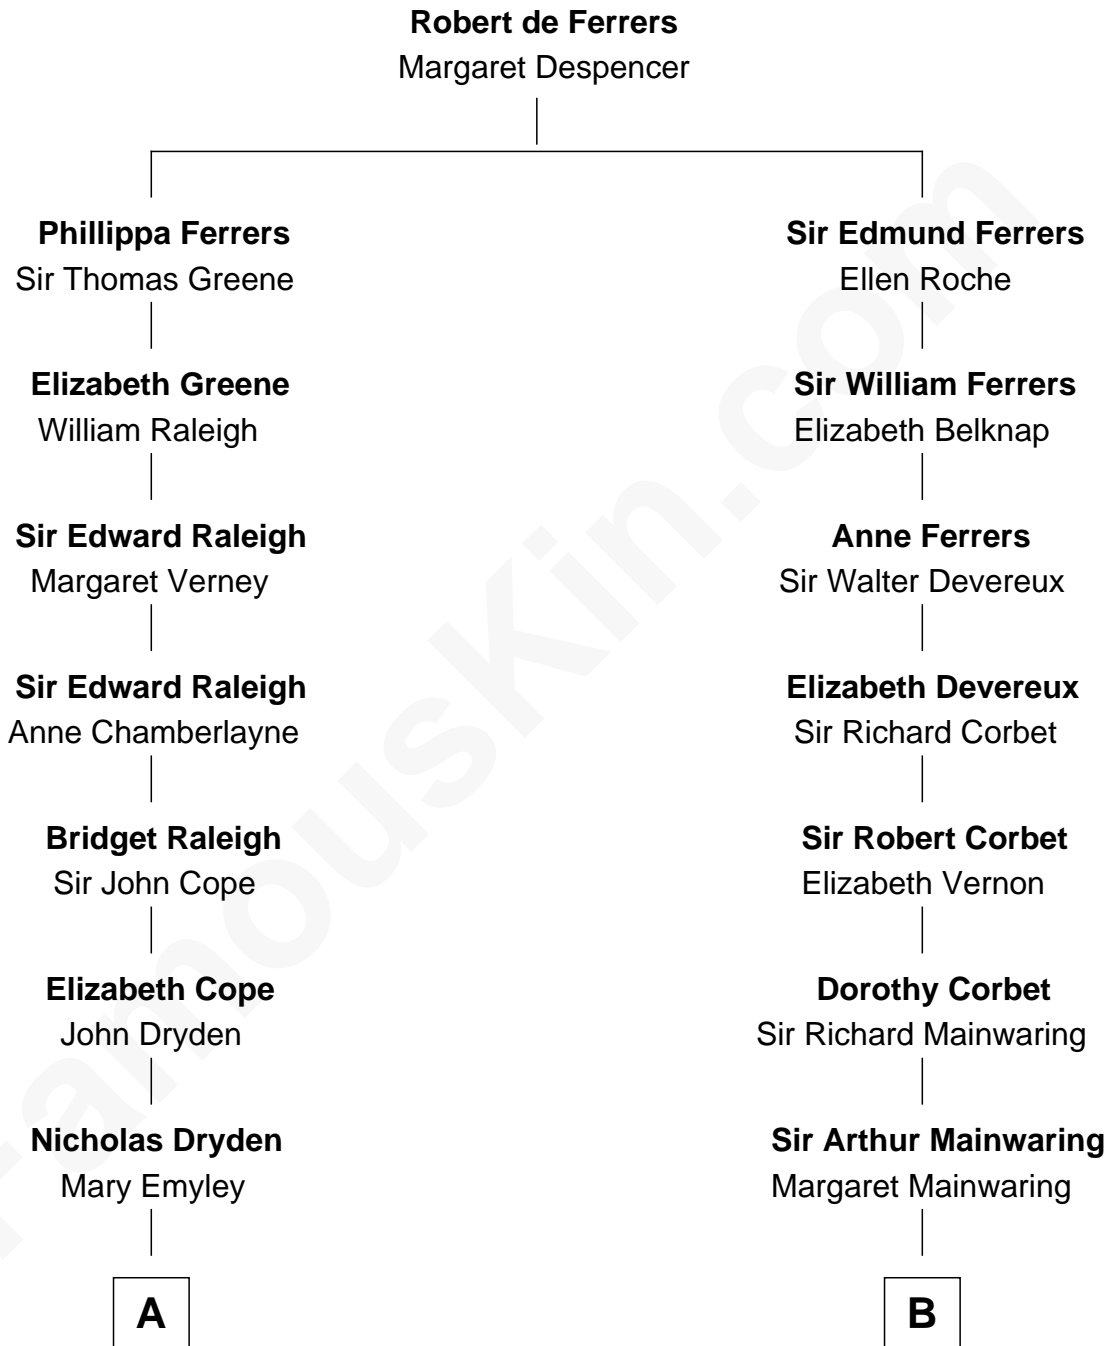

FamousKin.com Relationship Chart of

Jonathan Swift

Author of Gulliver's Travels

9th cousin 10 times removed of

Illeana Douglas

TV and Movie Actress

C

Melvyn Edouard Hesselberg

Rosalind Hightower

Gregory Hesselberg

Joan Georgescu

Illeana Douglas

TV and Movie Actress

FamousKin.com