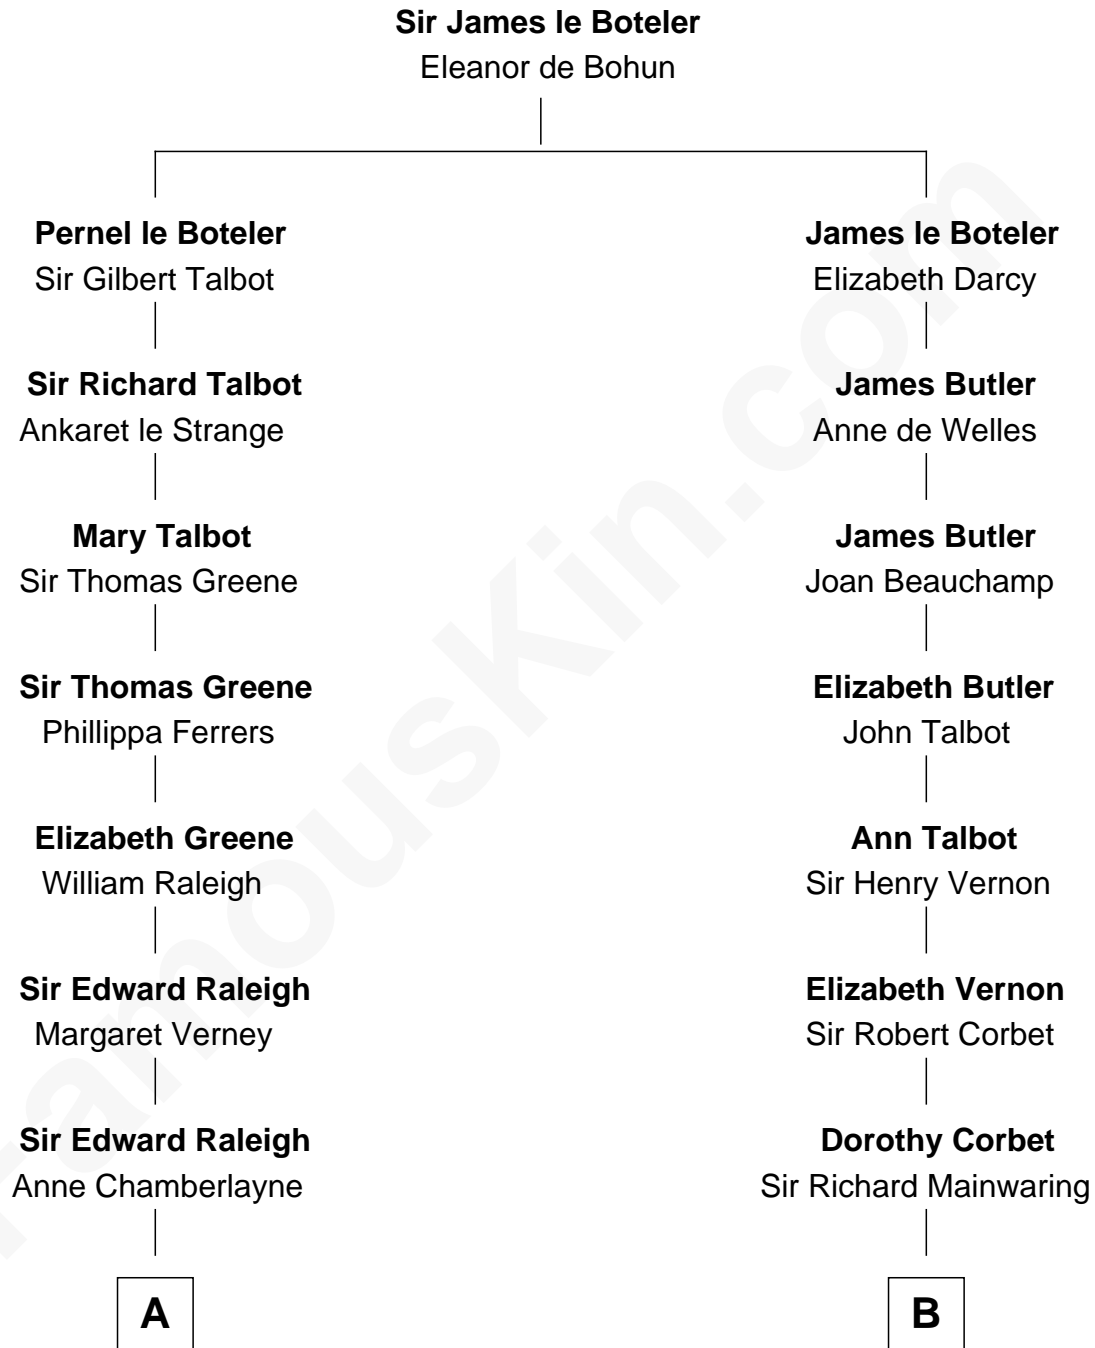

# FamousKin.com Relationship Chart of

**Jonathan Swift**

*Author of Gulliver's Travels*

12th cousin 8 times removed of

**Illeana Douglas**

*TV and Movie Actress*

**C**

—  
**Lena Priscilla Shackelford**  
Edouard Gregory Hesselberg

—  
**Melvyn Edouard Hesselberg**  
Rosalind Hightower

—  
**Gregory Hesselberg**  
Joan Georgescu

—  
**Illeana Douglas**  
*TV and Movie Actress*