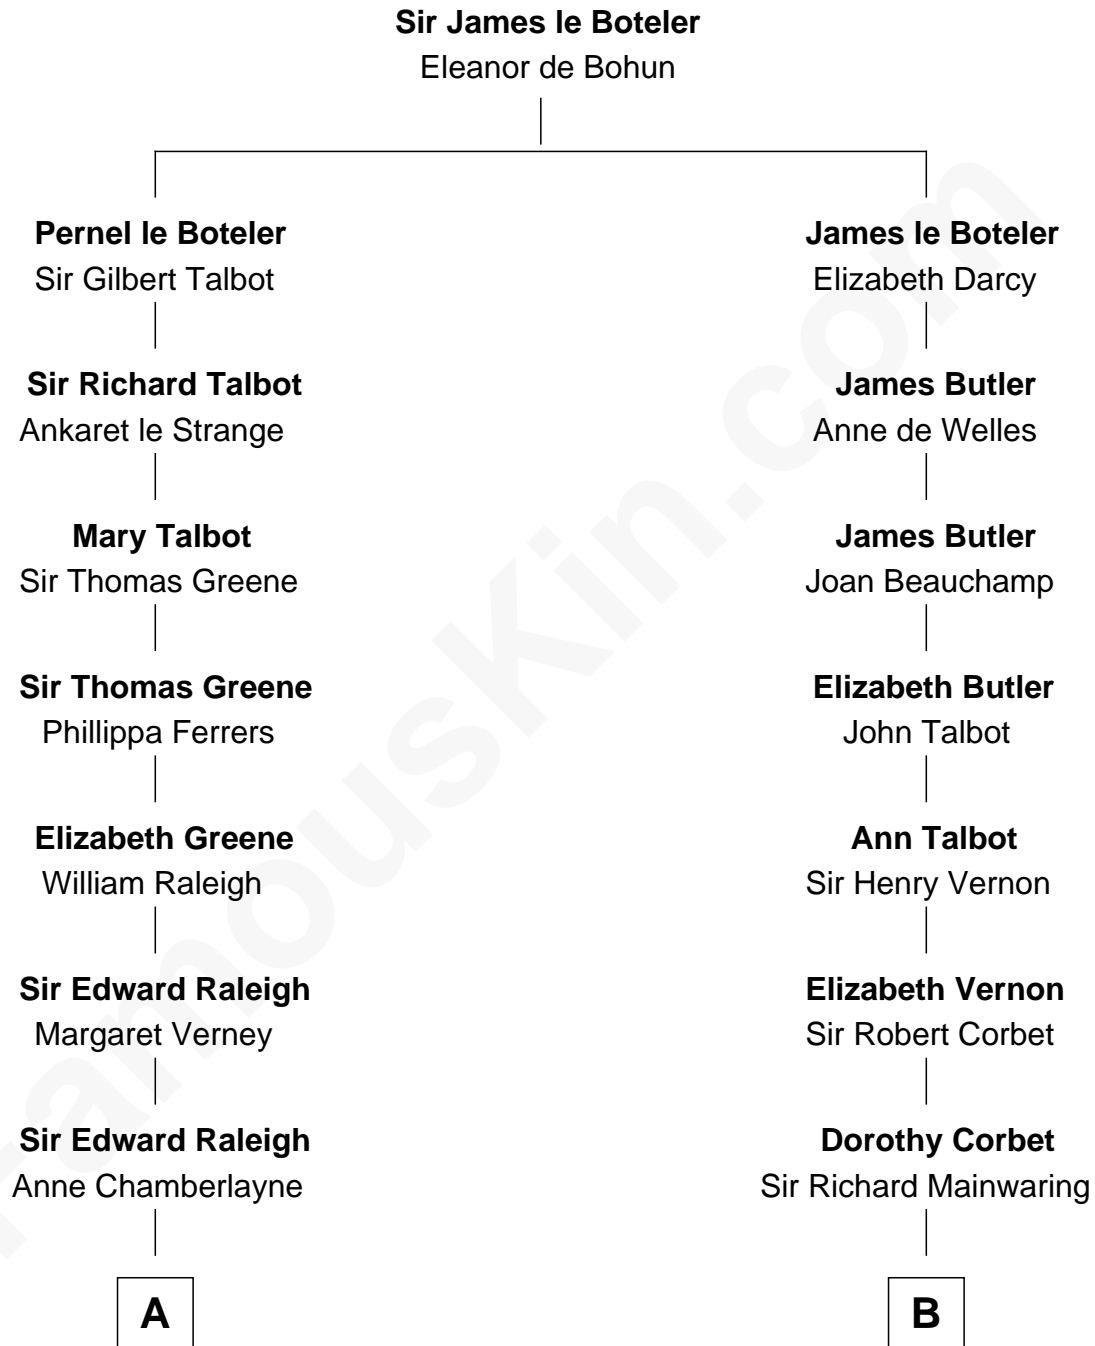

FamousKin.com Relationship Chart of

Jonathan Swift

Author of Gulliver's Travels

12th cousin 6 times removed of

Melvyn Douglas

Movie Actor

C

Lena Priscilla Shackelford
Edouard Gregory Hesselberg