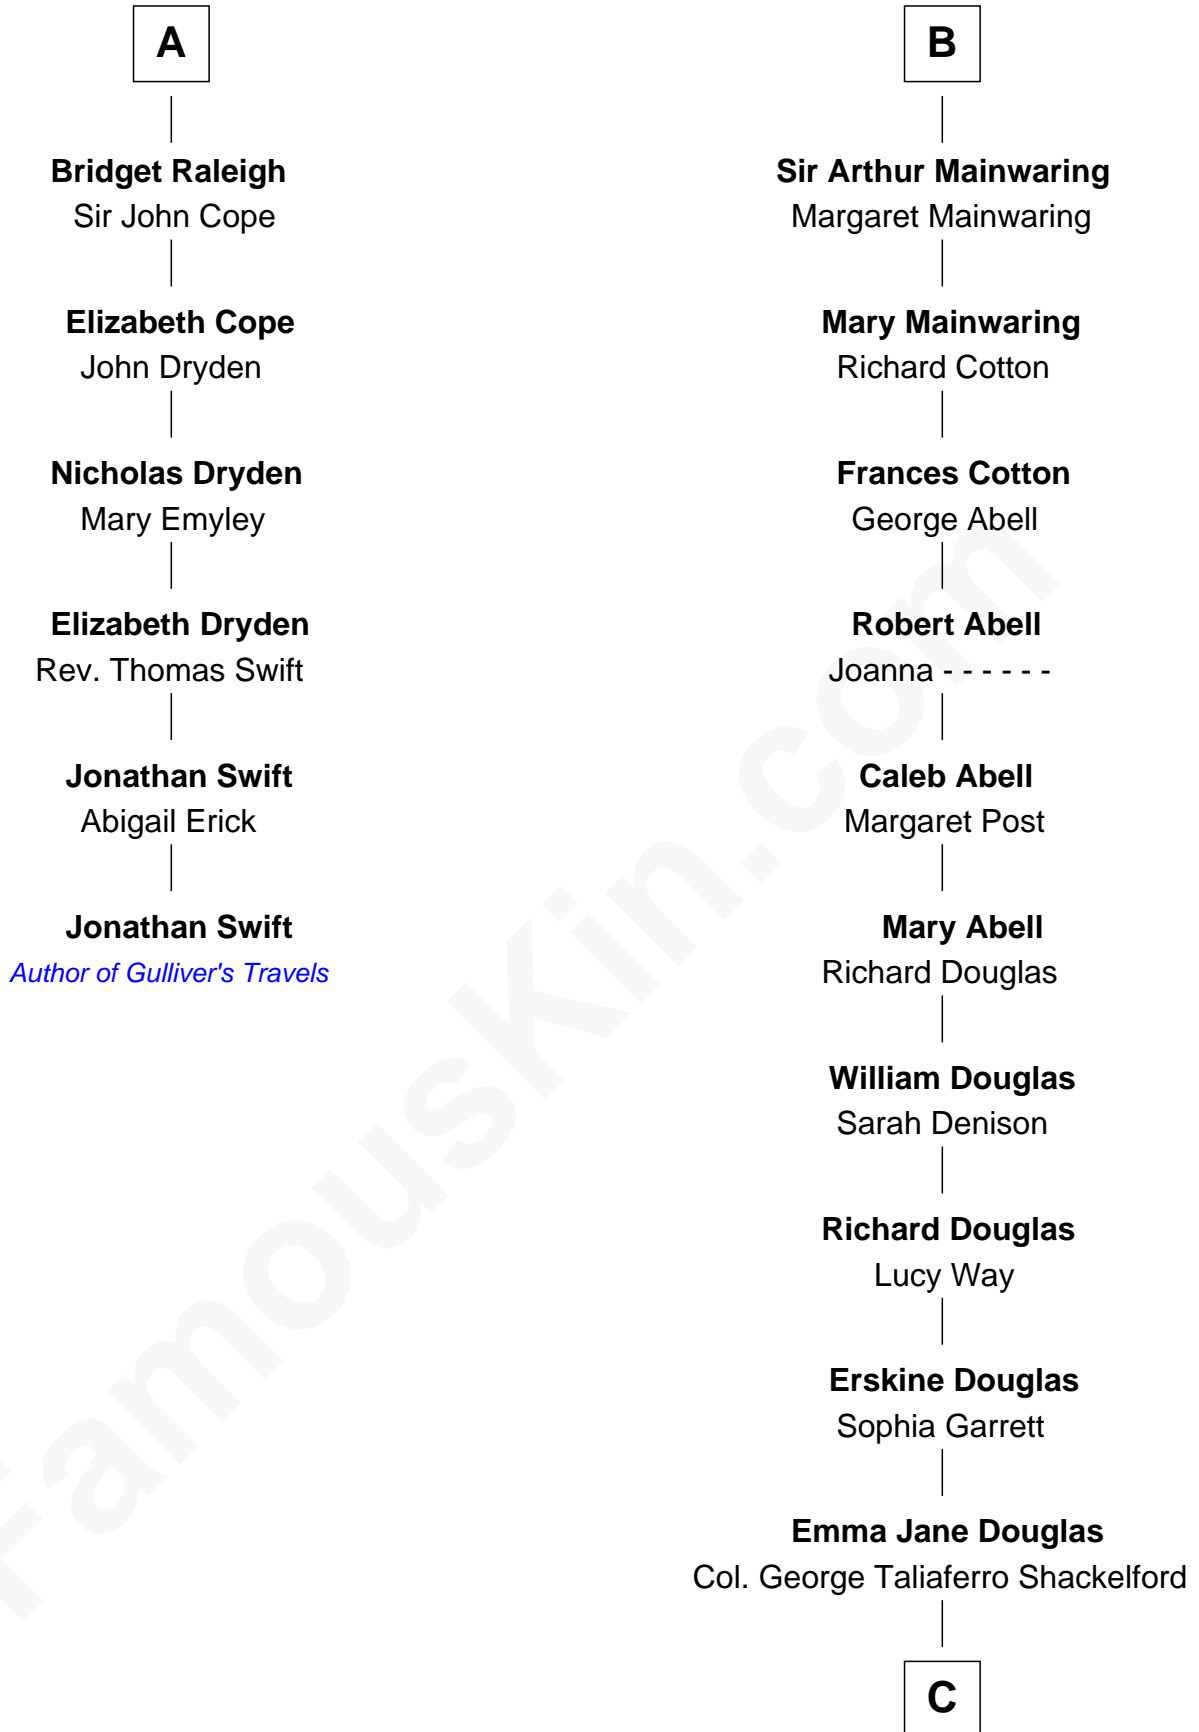

FamousKin.com Relationship Chart of

Jonathan Swift

Author of Gulliver's Travels

12th cousin 6 times removed of

Melvyn Douglas

Movie Actor

C

Lena Priscilla Shackelford
Edouard Gregory Hesselberg