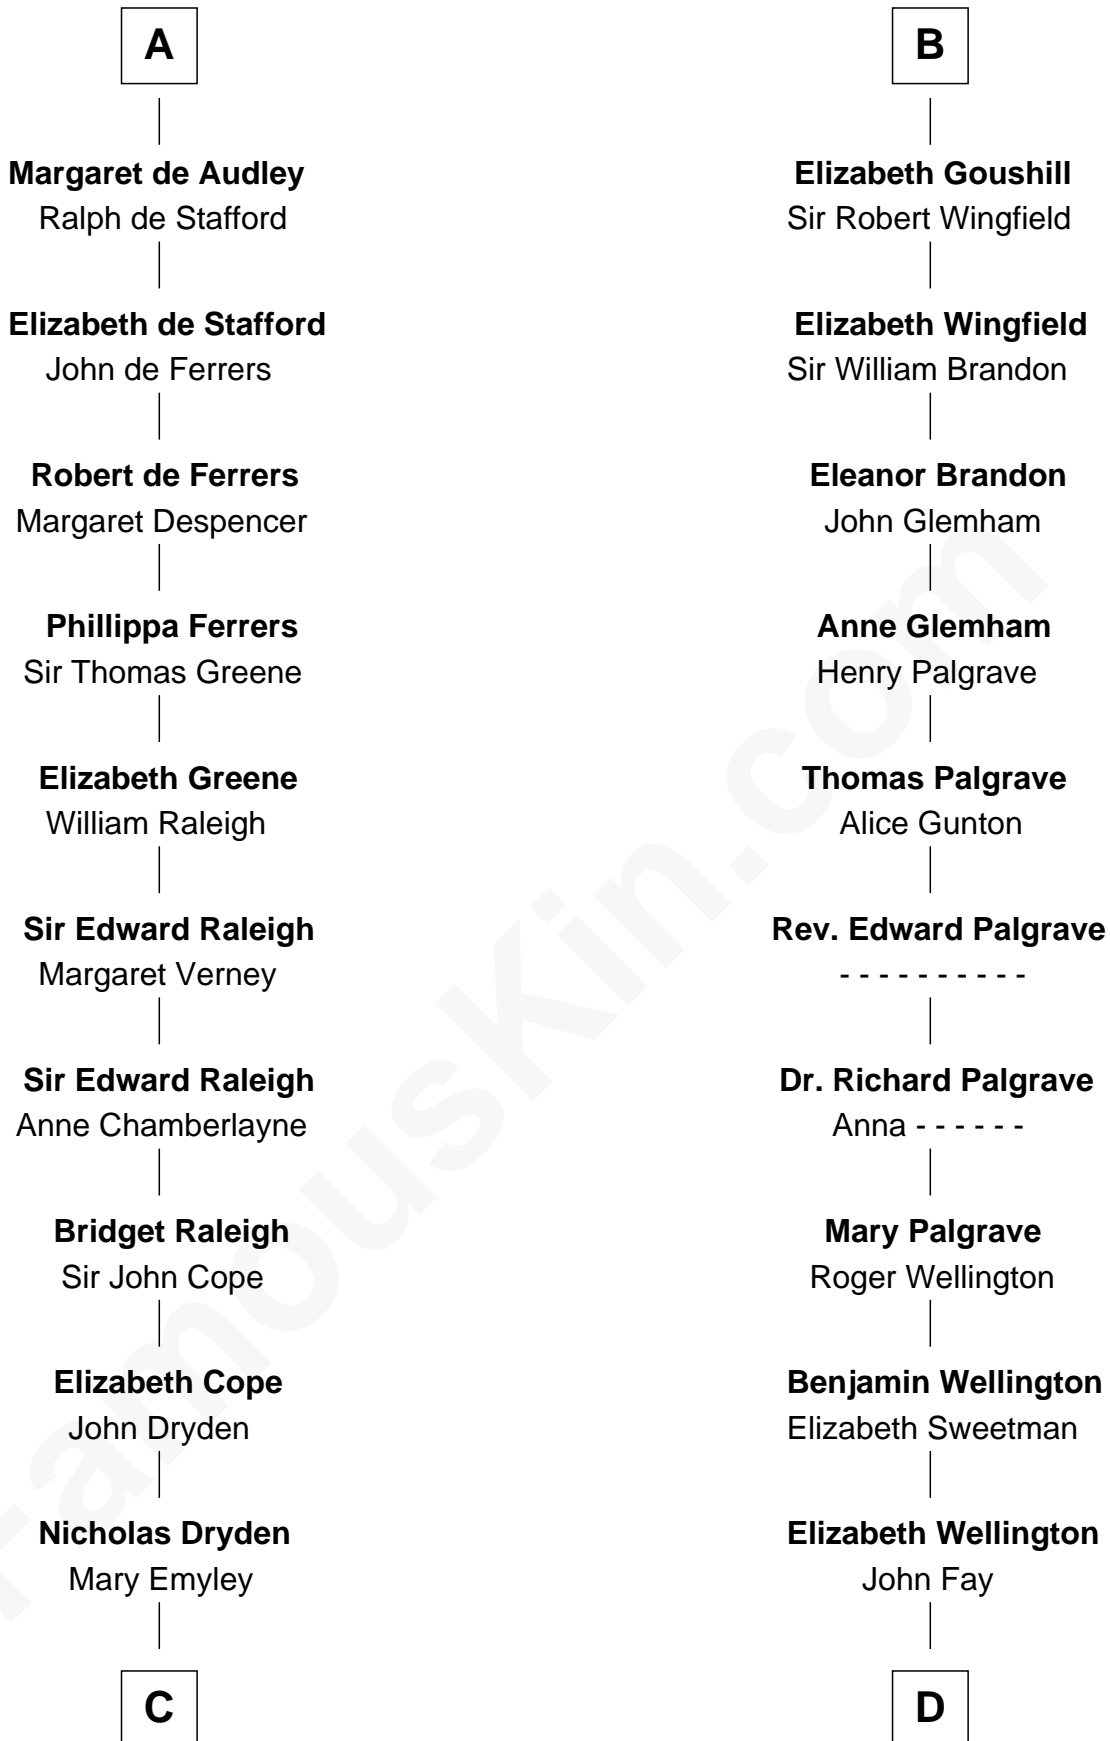

# FamousKin.com Relationship Chart of

**Jonathan Swift**

*Author of Gulliver's Travels*

19th cousin 1 time removed of

**Shubael D. Childs**

*Founder of S.D. Childs & Company*

**Alfonso VIII of Castile**

Eleanor of England

Louis VIII, King of France

**Robert I, Count of Artois**

Matilda of Brabant

**Blanche of Artois**

Edmund Plantagenet

**Henry Plantagenet**

Maud de Chaworth

**Eleanor Plantagenet**

Richard Fitzalan

**Sir Richard Fitzalan**

Elizabeth de Bohun

**Elizabeth Fitzalan**

Sir Robert Goushill

**B**

**C**

**Elizabeth Dryden**  
Rev. Thomas Swift

**Jonathan Swift**  
Abigail Erick

**Jonathan Swift**  
*Author of Gulliver's Travels*

**D**

**Benjamin Fay**  
Martha Miles

**Benjamin Fay**  
Beulah Stow

**Beulah Fay**  
Josiah Childs

**Shubael D. Childs**  
*Founder of S.D. Childs & Company*