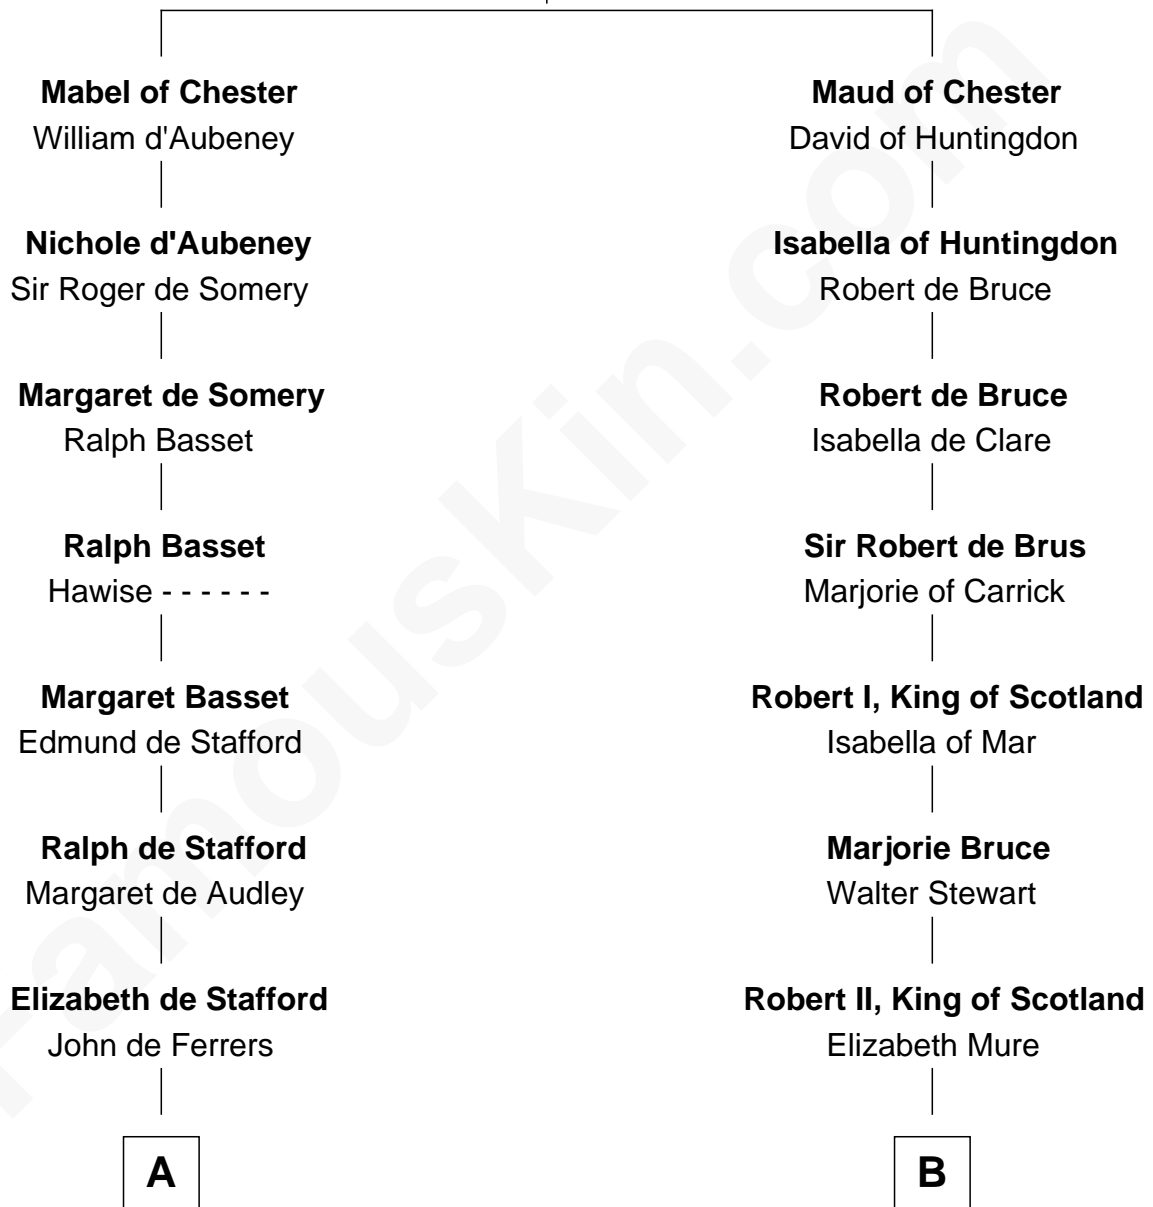

# FamousKin.com Relationship Chart of

**Jonathan Swift**

*Author of Gulliver's Travels*

17th cousin 4 times removed of

**Alexander Hamilton**

*1st U.S. Secretary of the Treasury*

**Hugh de Kevelioc**  
Bertrade de Montfort

**C**

**Alexander Cunningham**

Janet Cunningham

**Rebecca Cunningham**

John Hamilton

**Alexander Hamilton**

Elizabeth Pollock

**James A. Hamilton**

Rachel Fawcett

**Alexander Hamilton**

*1st U.S. Secretary of the Treasury*

FamousKin.com