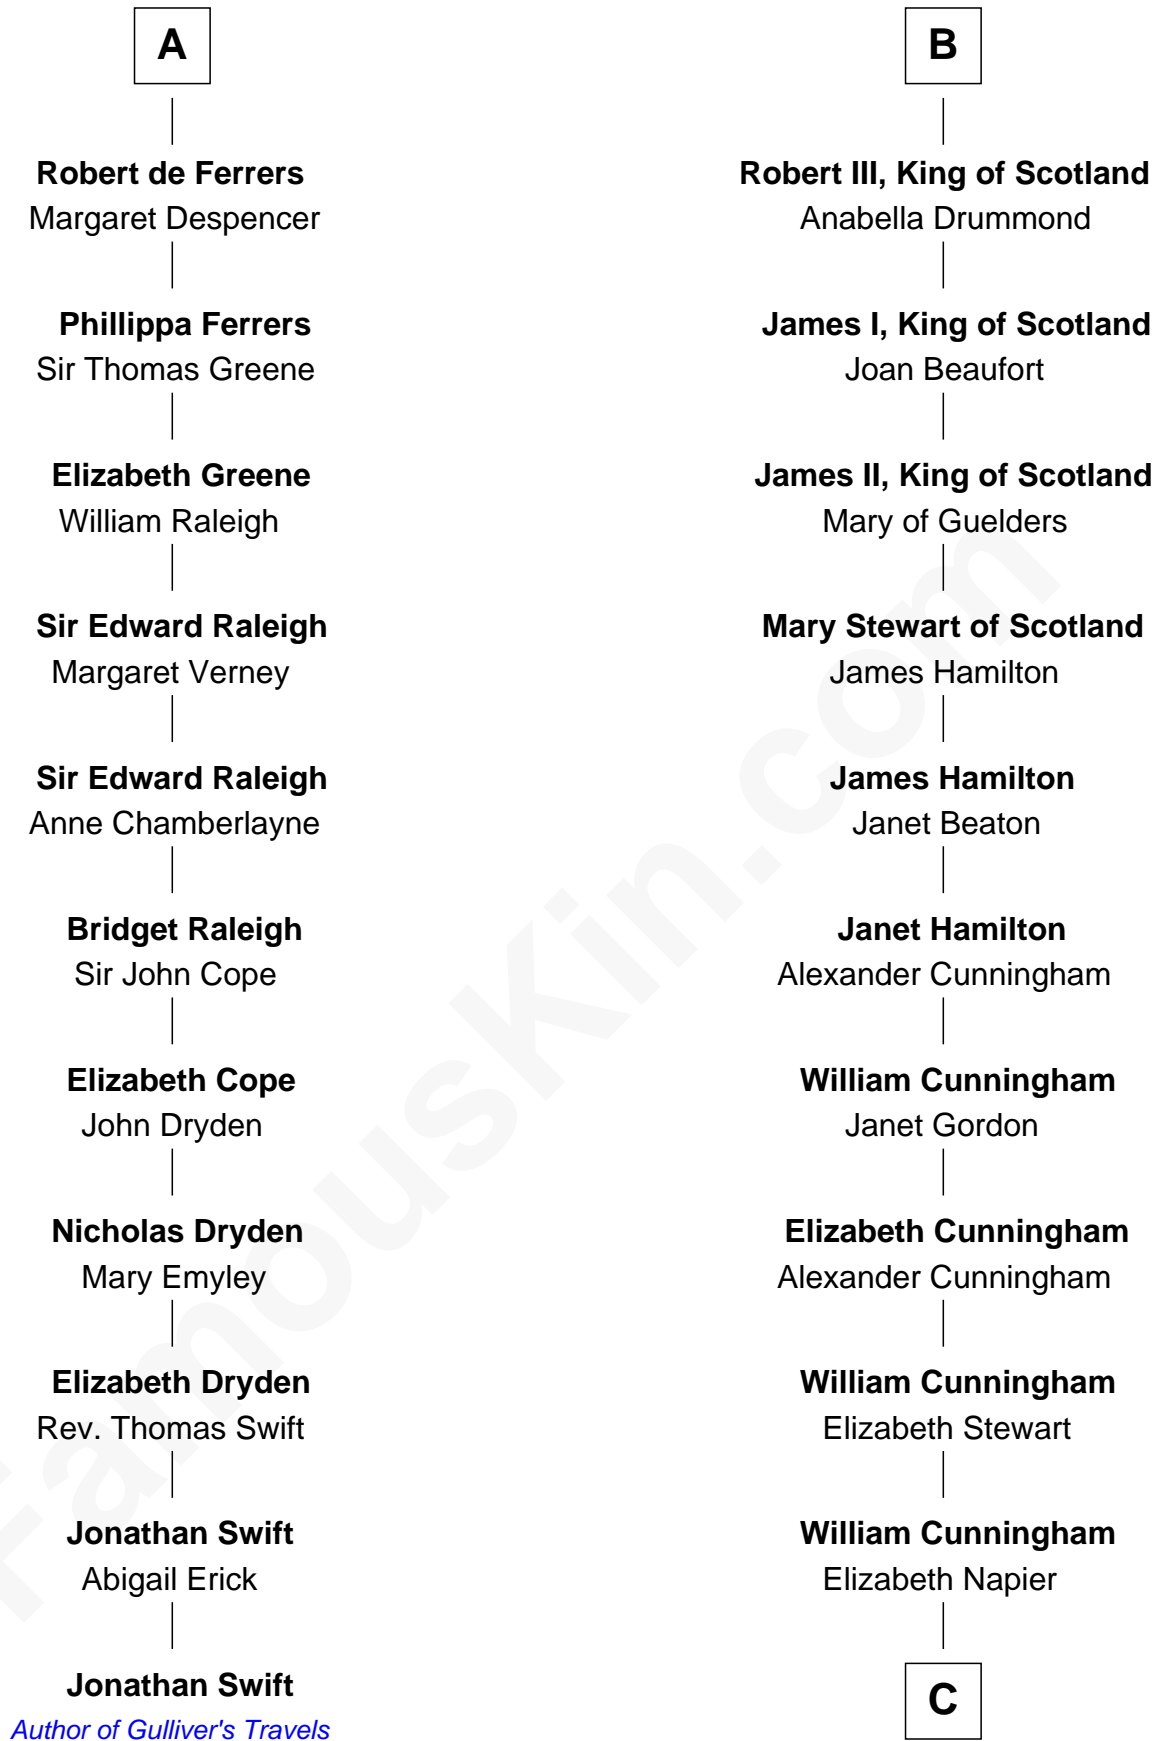

# FamousKin.com Relationship Chart of

**Jonathan Swift**

*Author of Gulliver's Travels*

17th cousin 4 times removed of

**Alexander Hamilton**

*1st U.S. Secretary of the Treasury*

**Hugh de Kevelioc**  
Bertrade de Montfort

**C**

**Alexander Cunningham**

Janet Cunningham

**Rebecca Cunningham**

John Hamilton

**Alexander Hamilton**

Elizabeth Pollock

**James A. Hamilton**

Rachel Fawcett

**Alexander Hamilton**

*1st U.S. Secretary of the Treasury*

FamousKin.com