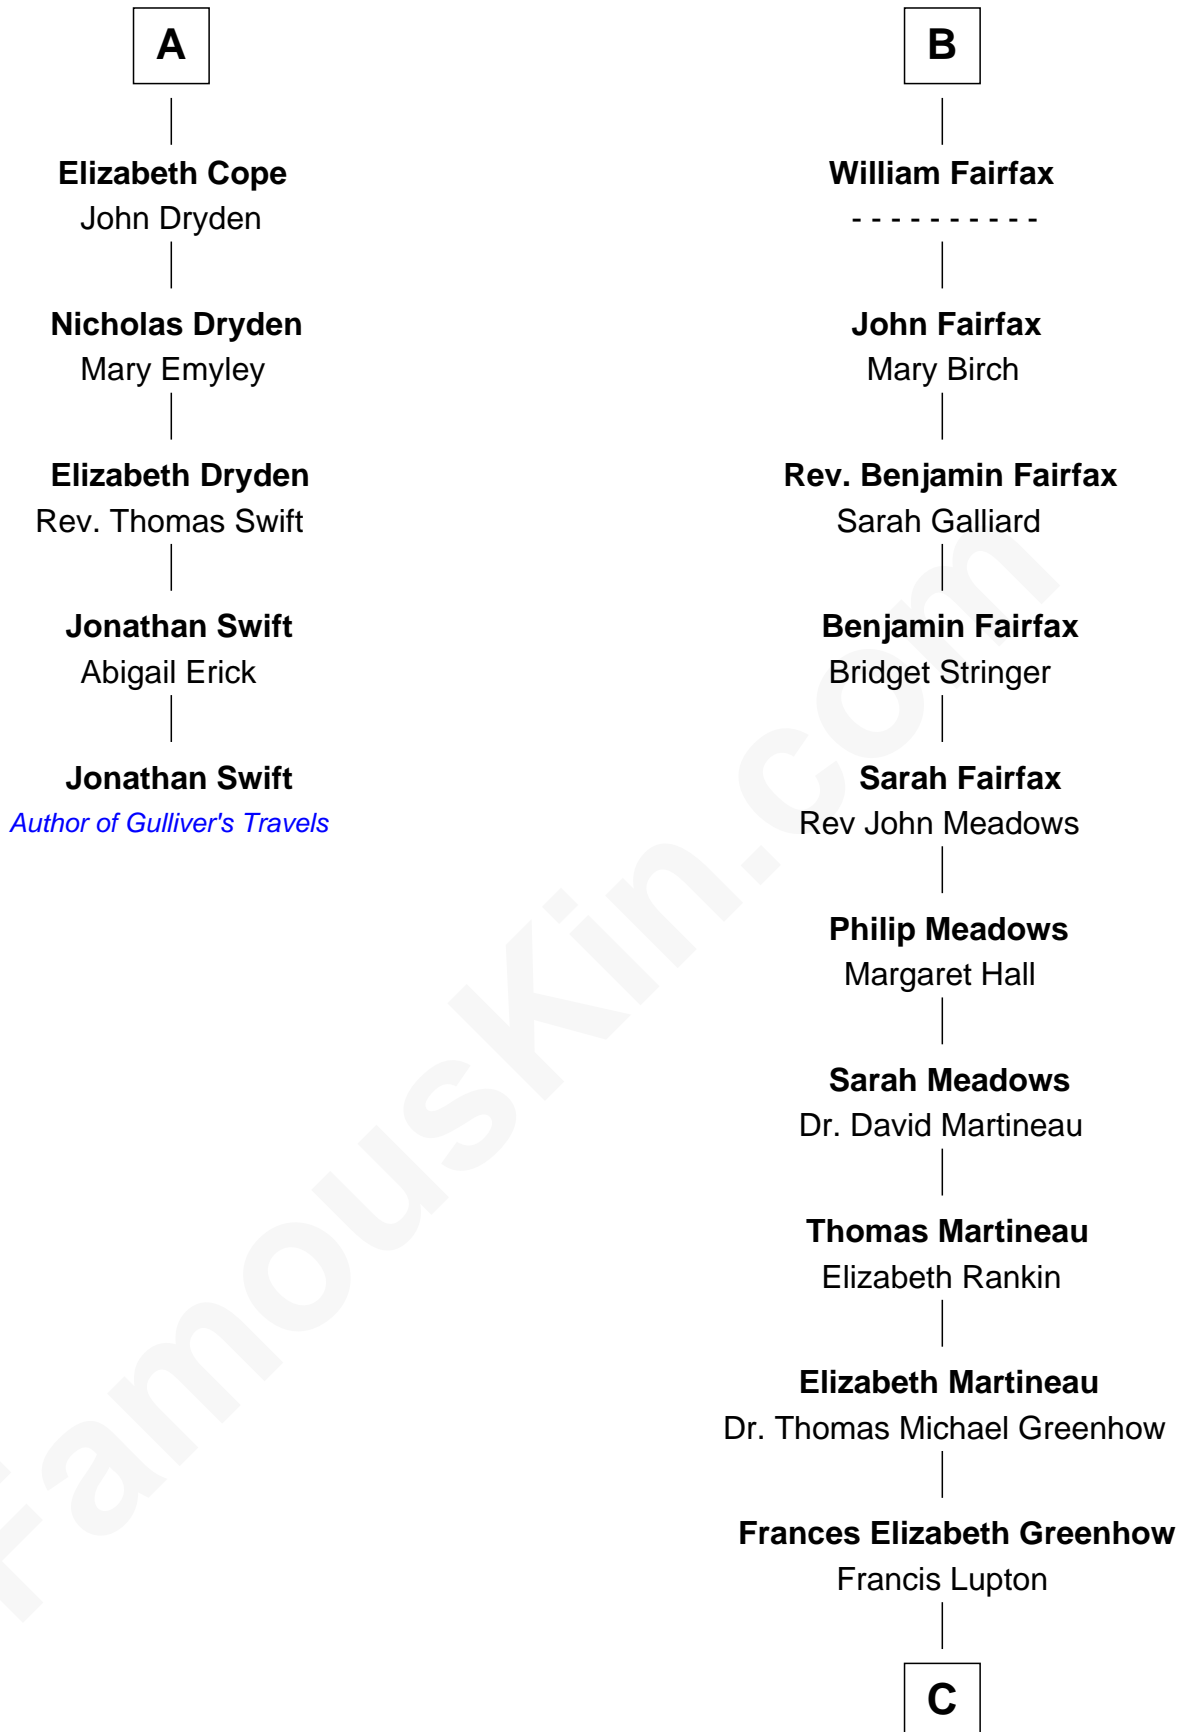

# FamousKin.com Relationship Chart of

**Jonathan Swift**

*Author of Gulliver's Travels*

11th cousin 10 times removed of

**Catherine Middleton**

*Princess of Wales*

C

Francis Martineau Lupton

Harriet Albina Davis

Olive Christina Lupton

Richard Noel Middleton

Peter Francis Middleton

Valerie Glassborow

Michael Francis Middleton

Carole Elizabeth Goldsmith

Catherine Middleton