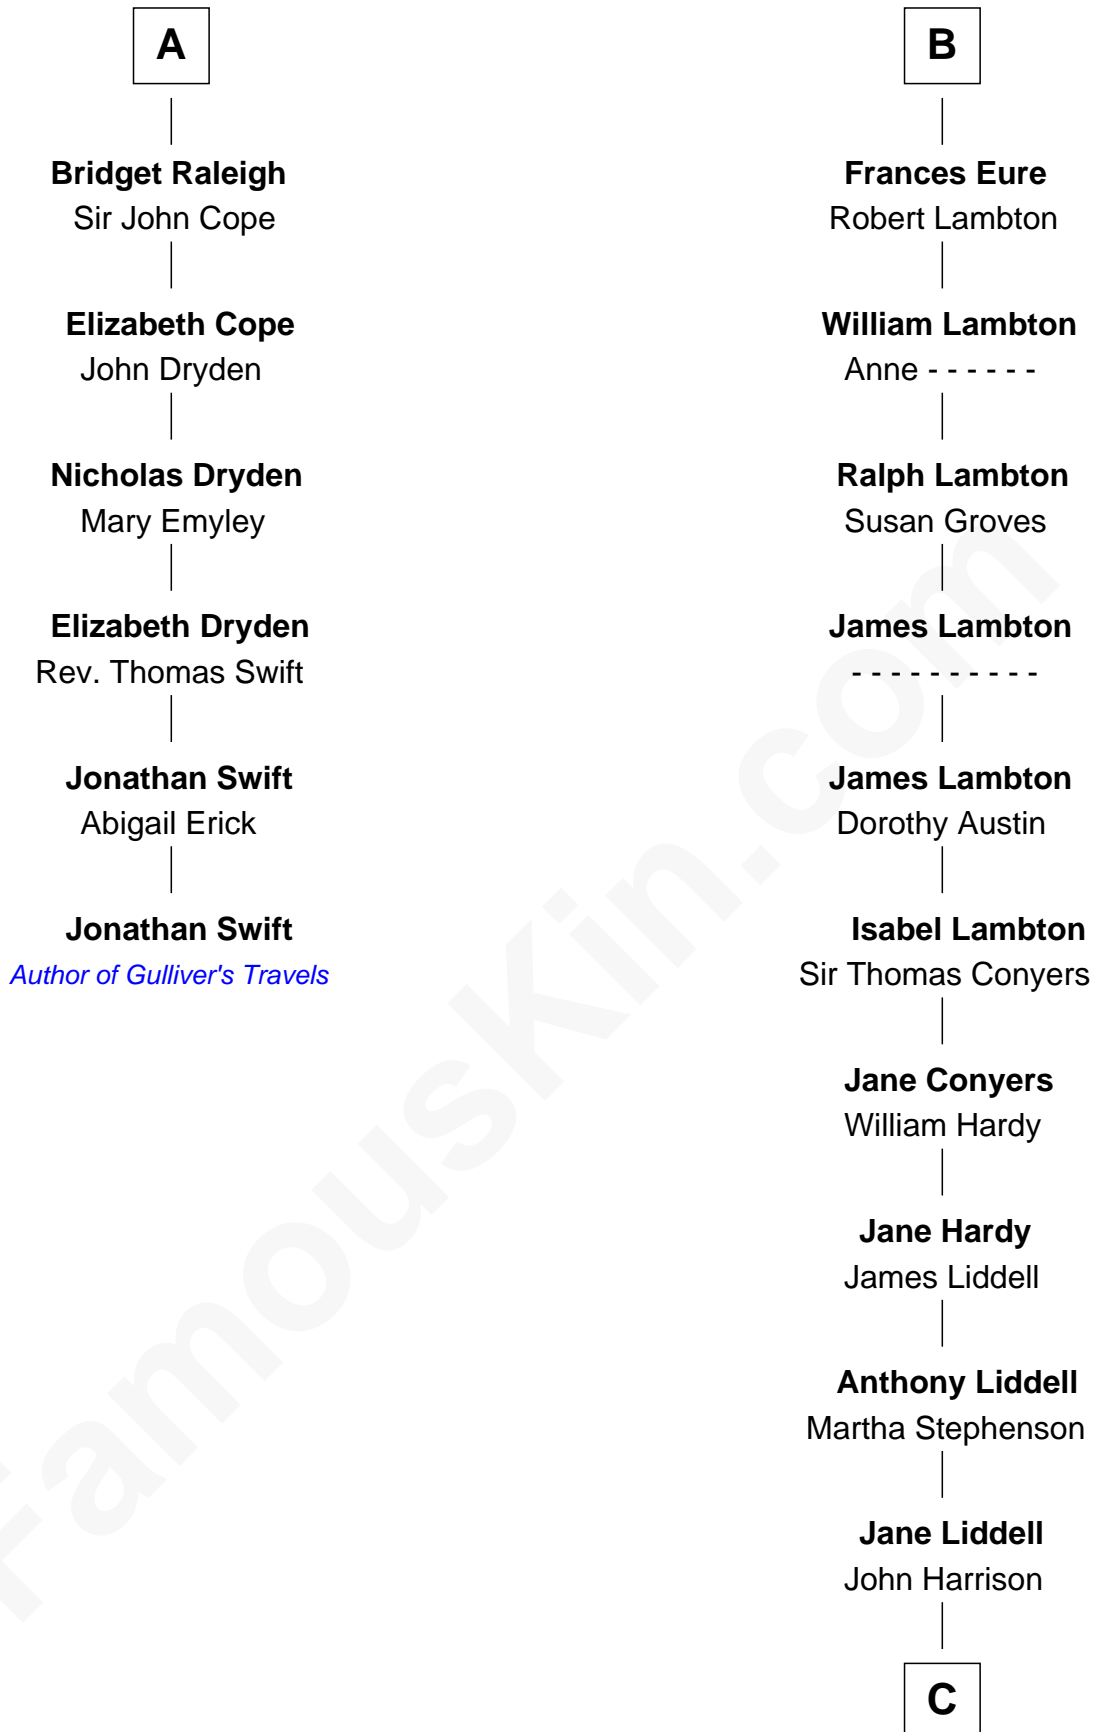

FamousKin.com Relationship Chart of

Jonathan Swift

Author of Gulliver's Travels

12th cousin 9 times removed of

Catherine Middleton

Princess of Wales

Edmund Fitzalan

Alice de Warenne

C

John Harrison

Jane Hill

Thomas Harrison

Elizabeth Mary Temple

Dorothy Harrison

Ronald John James Goldsmith

Carole Elizabeth Goldsmith