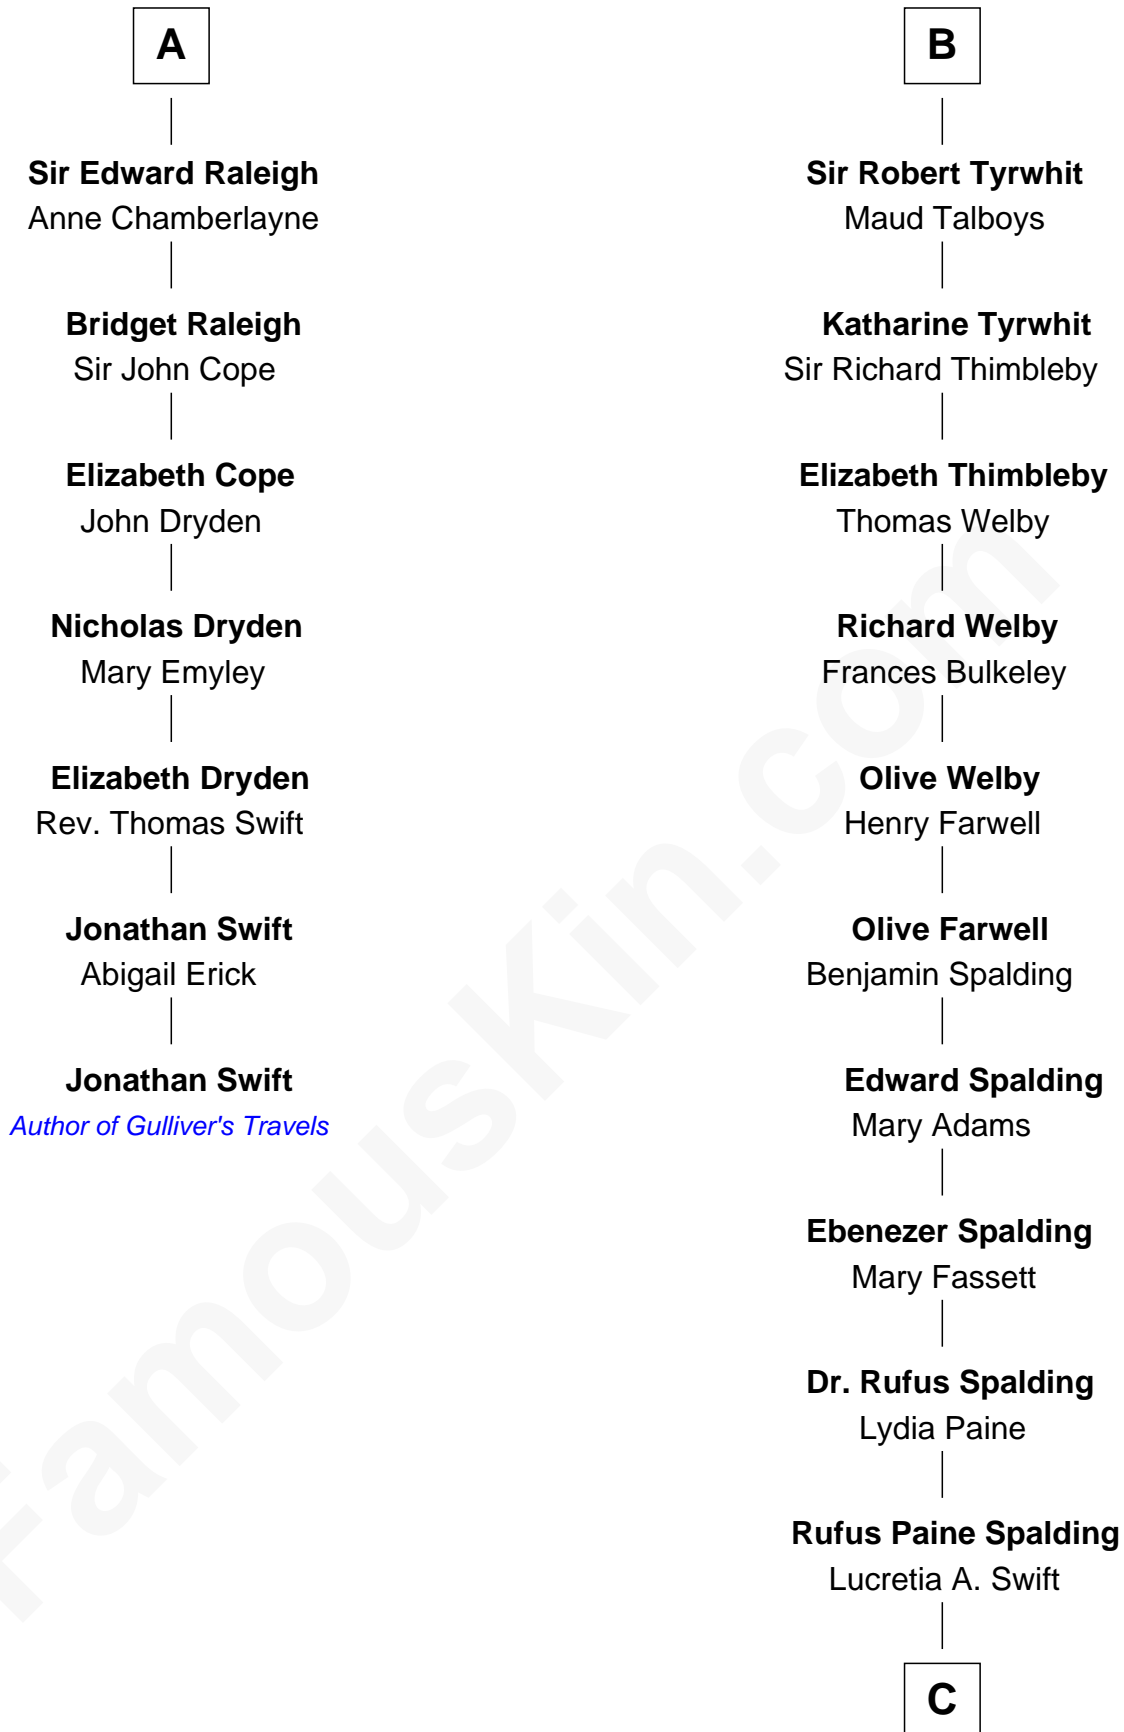

FamousKin.com

Relationship Chart of Jonathan Swift

Author of Gulliver's Travels

13th cousin 5 times removed of

William Rufus Day

36th U.S. Secretary of State

Sir Hugh le Despencer
Isabella de Beauchamp

C

Emily Swift Spalding

Luther Day

William Rufus Day

36th U.S. Secretary of State

FamousKin.com