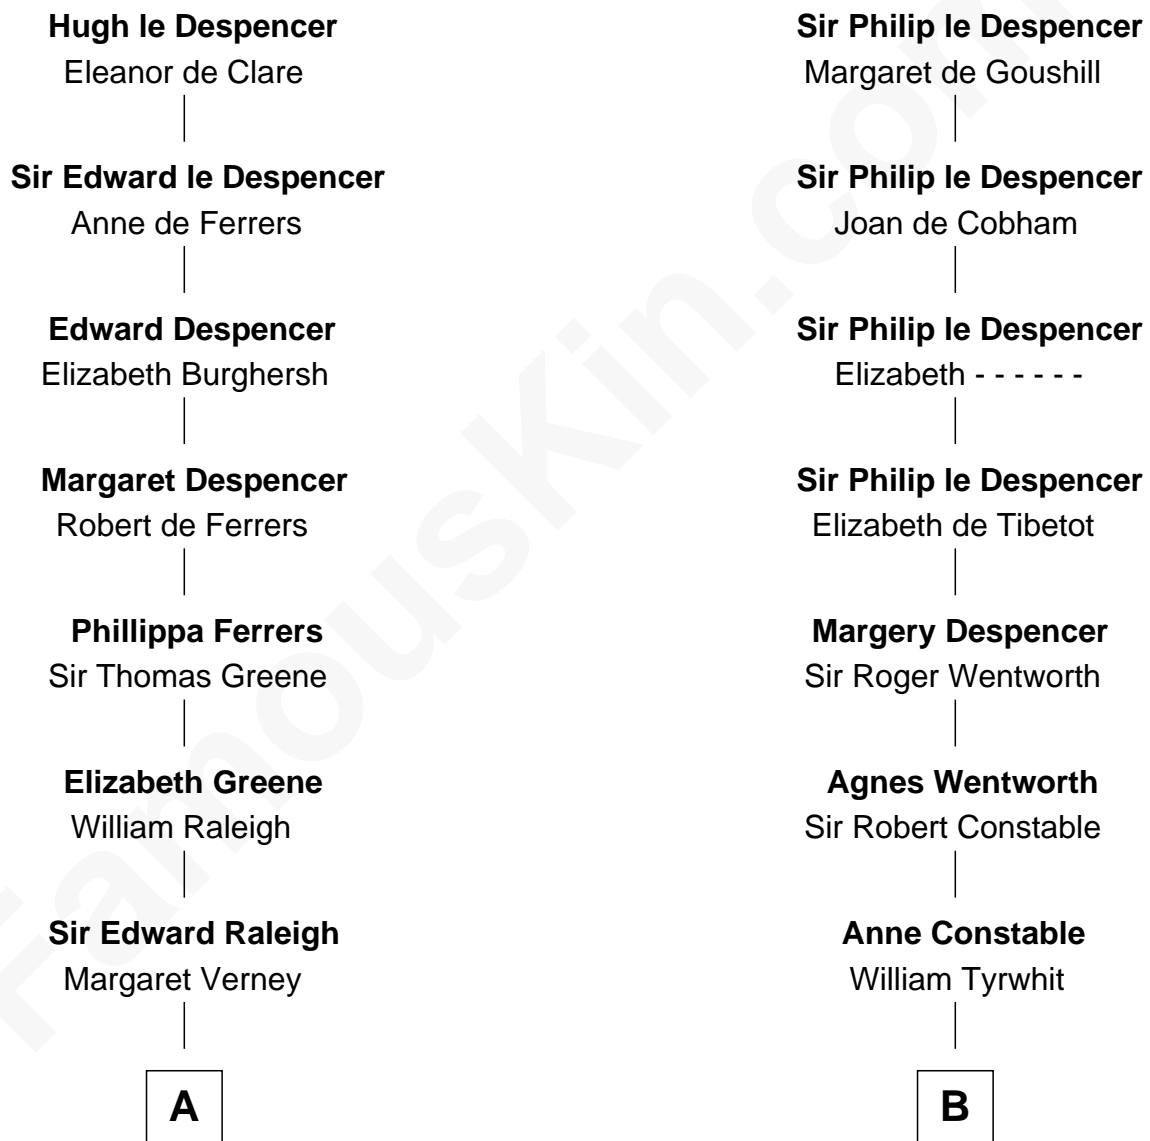

FamousKin.com

Relationship Chart of Jonathan Swift

Author of Gulliver's Travels

13th cousin 5 times removed of

William Rufus Day

36th U.S. Secretary of State

Sir Hugh le Despencer
Isabella de Beauchamp

C

Emily Swift Spalding

Luther Day

William Rufus Day

36th U.S. Secretary of State

FamousKin.com