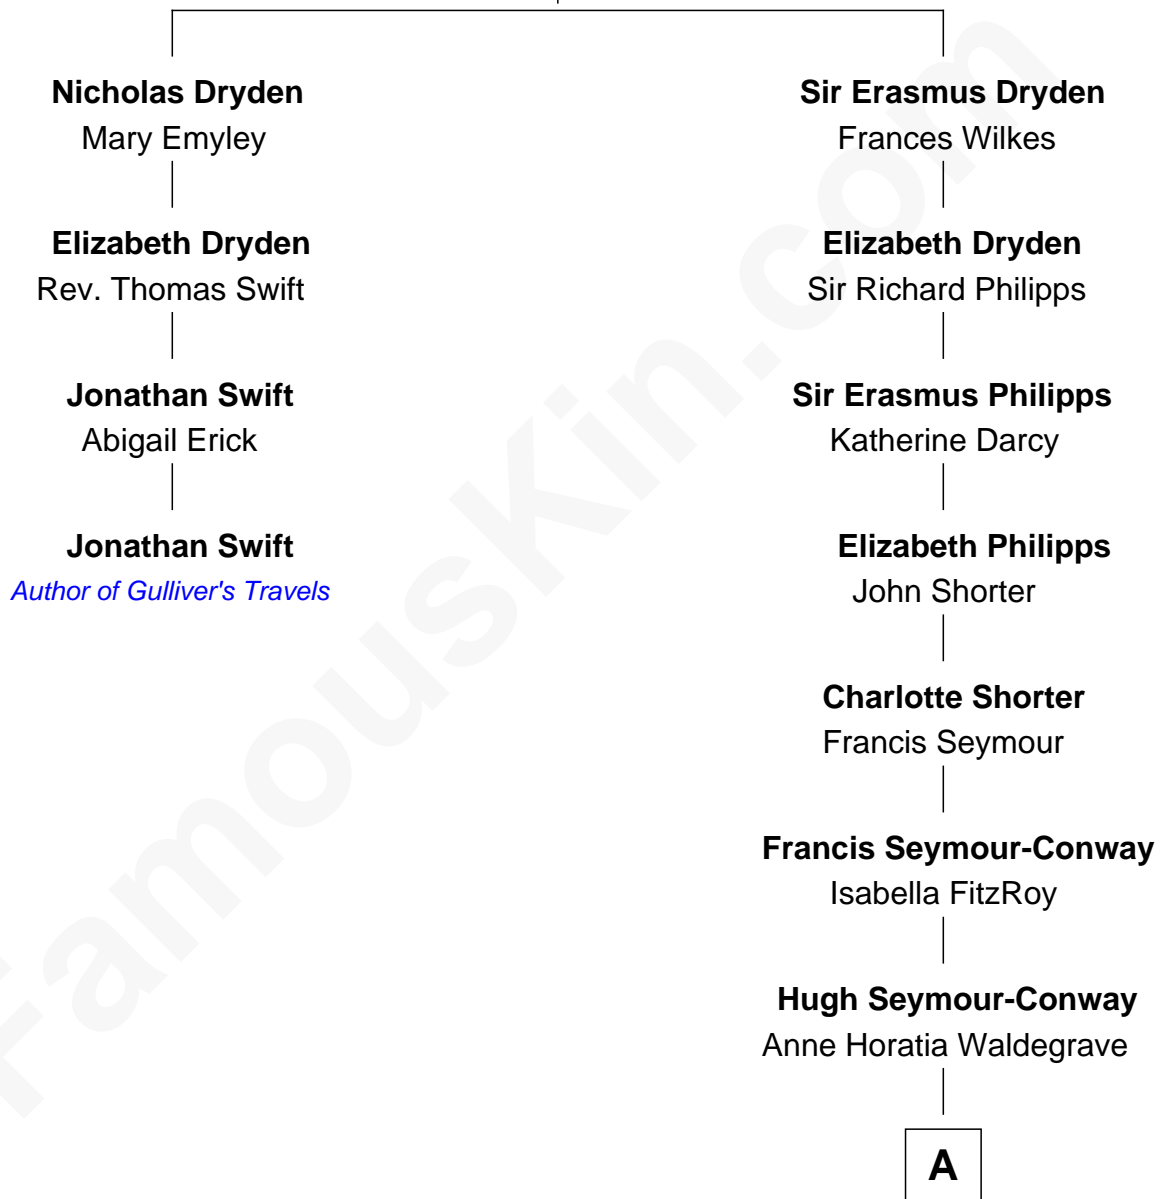

FamousKin.com Relationship Chart of

Jonathan Swift

Author of Gulliver's Travels

3rd cousin 10 times removed of

Prince Harry

Duke of Sussex

John Dryden
Elizabeth Cope

A

↓
Sir Horace Beauchamp Seymour

Elizabeth Malet Palk

↓
Adelaide Horatia Elizabeth Seymour

Frederick Spencer

↓
Charles Robert Spencer

Margaret Baring

↓
Albert Edward John Spencer

Cynthia Elinor Beatrix Hamilton

↓
Edward John Spencer

Frances Ruth Burke Roche

↓
Princess Diana Frances Spencer
Charles III, King of the United Kingdom

↓
Prince Harry

Duke of Sussex