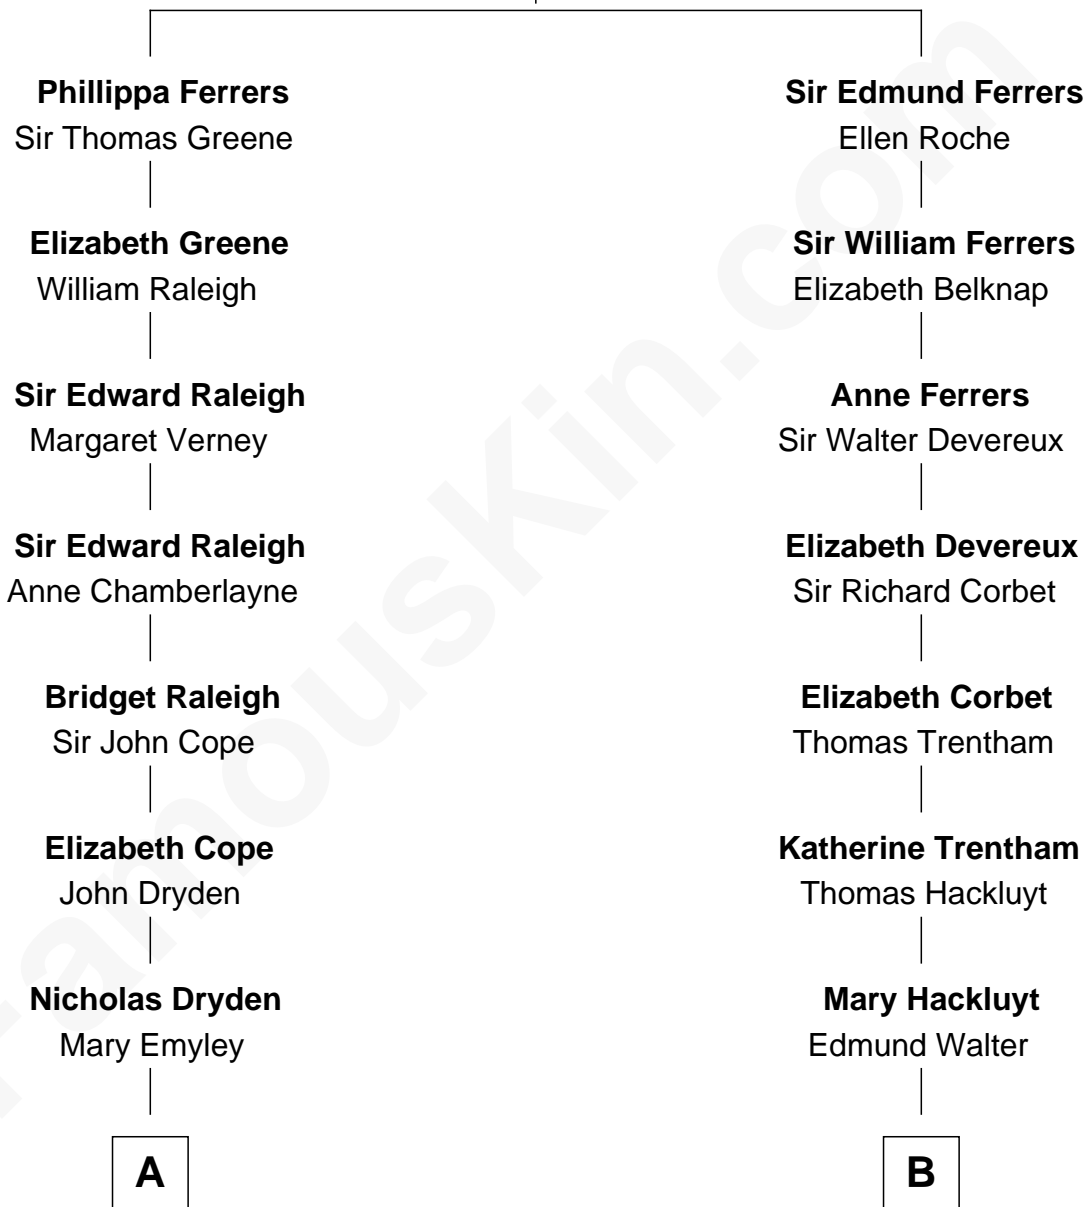

FamousKin.com Relationship Chart of

Jonathan Swift

Author of Gulliver's Travels

9th cousin 11 times removed of

Mary Chapin Carpenter

Singer and Songwriter

Robert de Ferrers
Margaret Despencer

C

Dr. James Stratton Carpenter

Lillian Louise Chapin

Chapin Carpenter

Ruth Smythe

Chapin Carpenter

Mary Bowie Robertson

Mary Chapin Carpenter

Singer and Songwriter