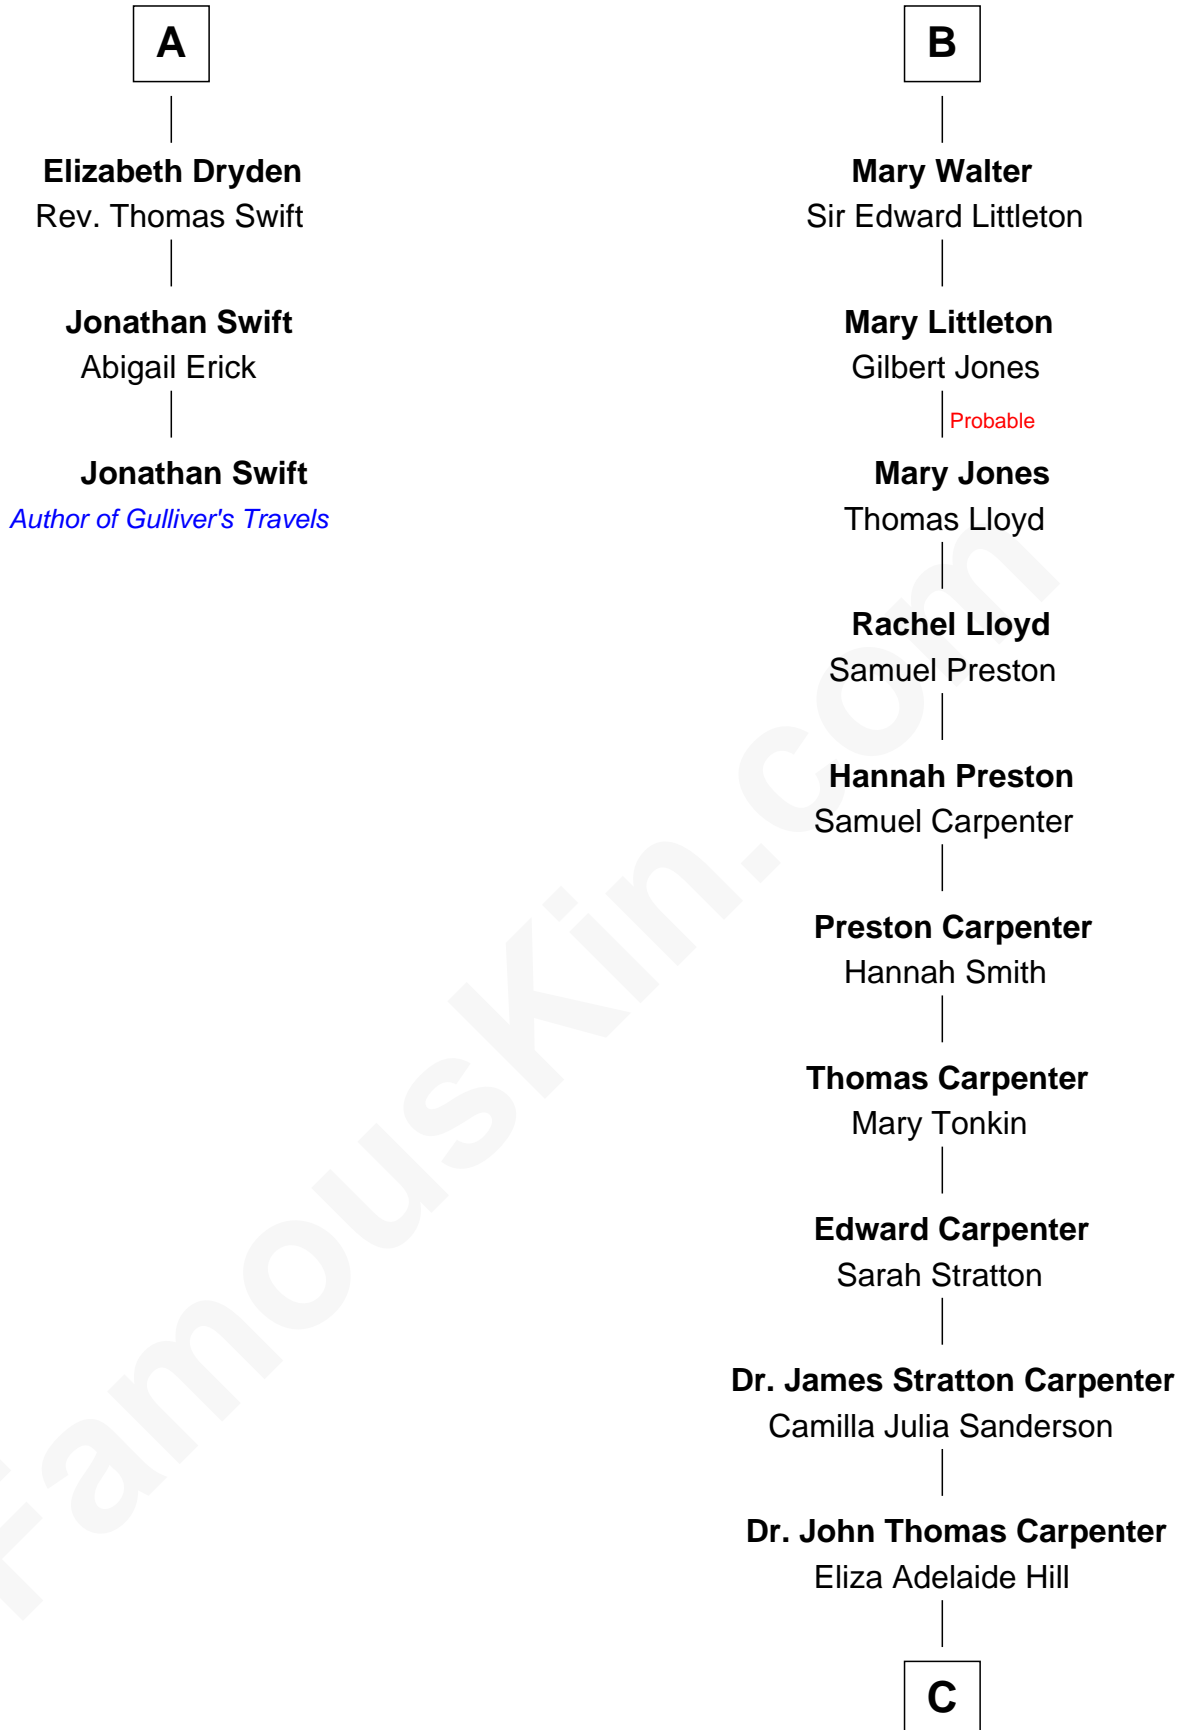

FamousKin.com Relationship Chart of

Jonathan Swift

Author of Gulliver's Travels

9th cousin 11 times removed of

Mary Chapin Carpenter

Singer and Songwriter

Robert de Ferrers
Margaret Despencer

C