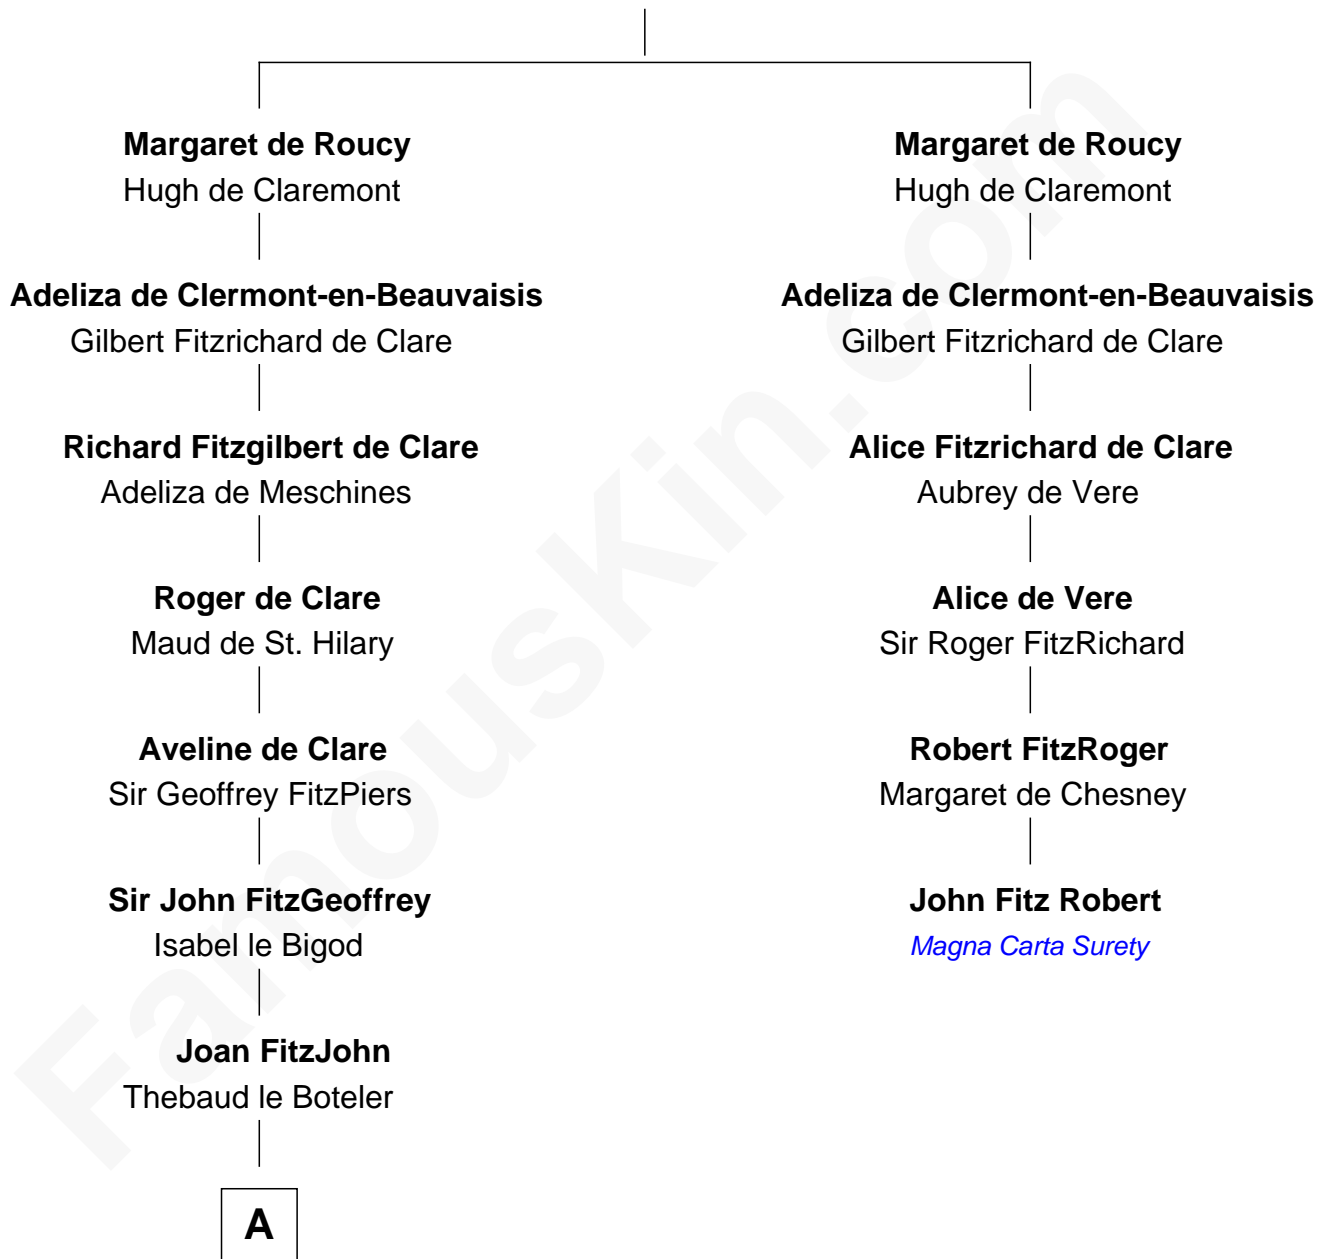

FamousKin.com Relationship Chart of

Jonathan Swift

Author of Gulliver's Travels

5th cousin 16 times removed of

John Fitz Robert

Magna Carta Surety

Hildouin of Montdidier

Alice de Roucy

A

Sir Edmund Boteler

Joan FitzGerald

Sir James le Boteler

Eleanor de Bohun

Pernel le Boteler

Sir Gilbert Talbot

Sir Richard Talbot

Ankaret le Strange

Mary Talbot

Sir Thomas Greene

Sir Thomas Greene

Phillippa Ferrers

Elizabeth Greene

William Raleigh

Sir Edward Raleigh