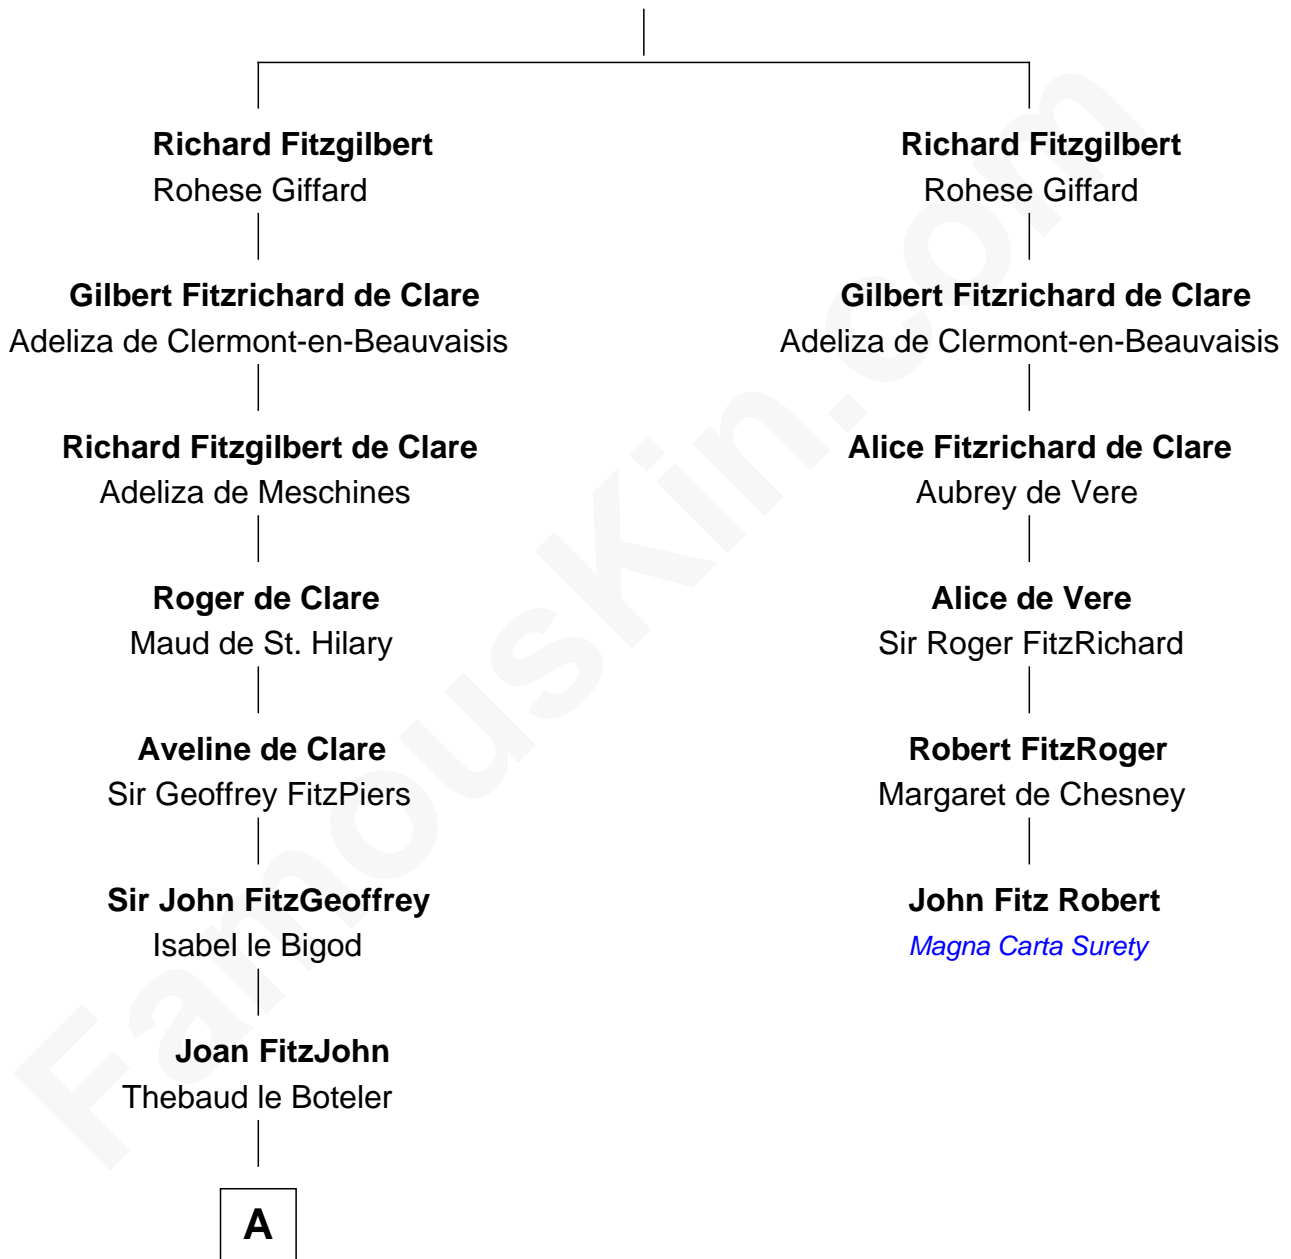

FamousKin.com Relationship Chart of

Jonathan Swift

Author of Gulliver's Travels

5th cousin 16 times removed of

John Fitz Robert

Magna Carta Surety

Gilbert Crispin

A

—
Sir Edmund Boteler

Joan FitzGerald

—
Sir James le Boteler

Eleanor de Bohun

—
Pernel le Boteler

Sir Gilbert Talbot

—
Sir Richard Talbot

Ankaret le Strange

—
Mary Talbot

Sir Thomas Greene

—
Sir Thomas Greene

Phillippa Ferrers

—
Elizabeth Greene

William Raleigh

—
Sir Edward Raleigh

Margaret Verney