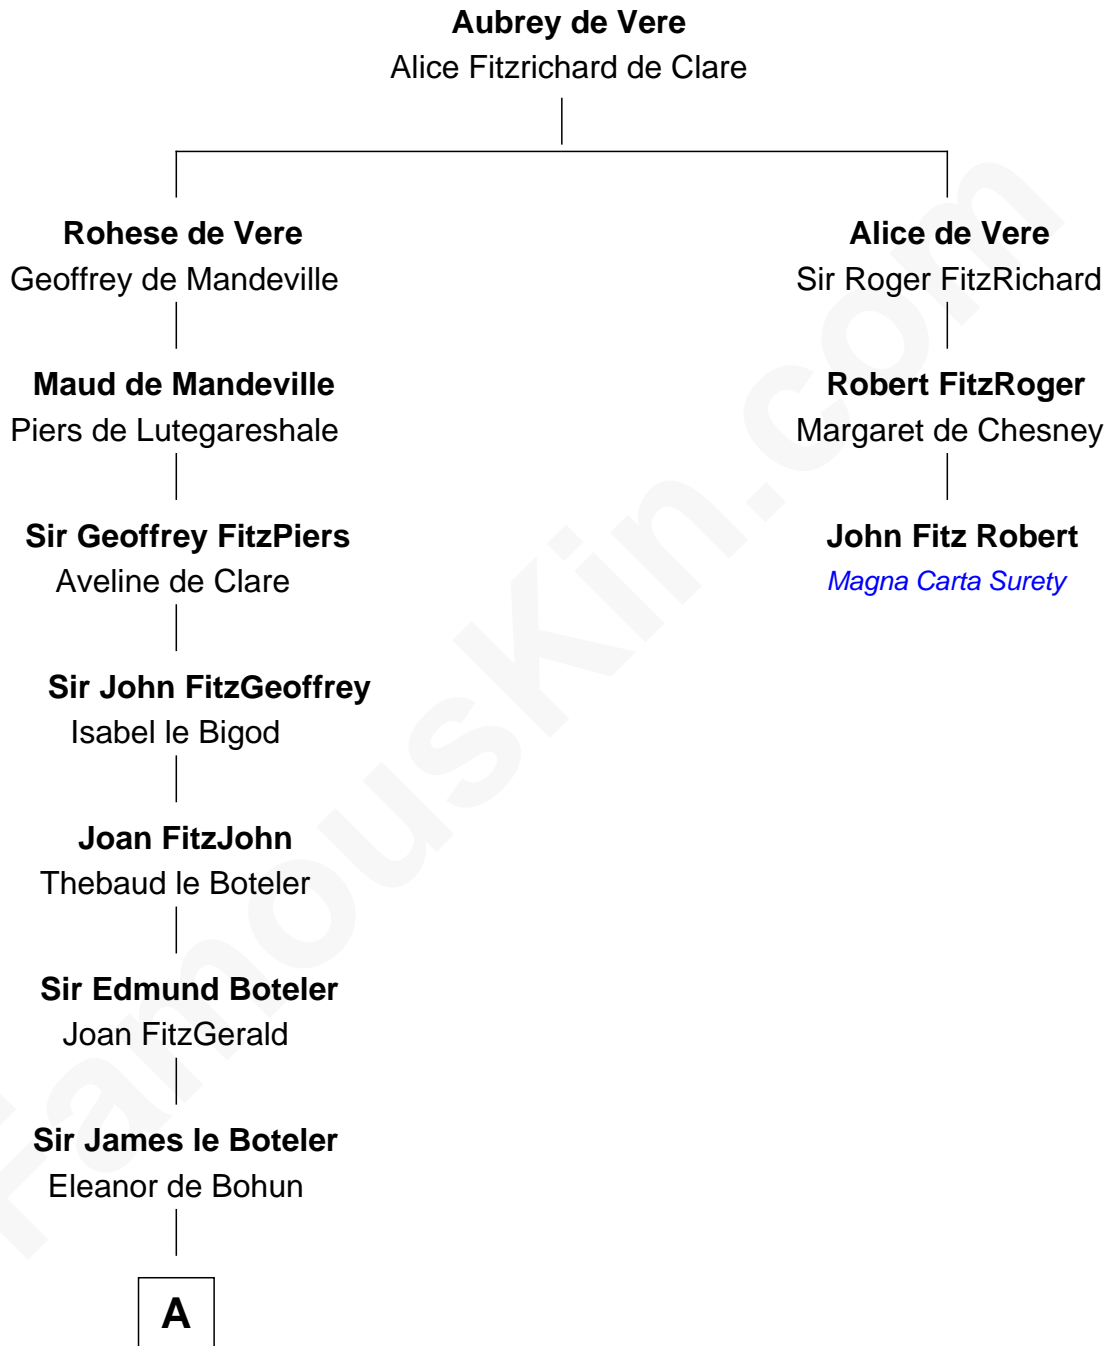

# FamousKin.com Relationship Chart of

**Jonathan Swift**

*Author of Gulliver's Travels*

2nd cousin 17 times removed of

**John Fitz Robert**

*Magna Carta Surety*

**A**

**Pernel le Boteler**  
Sir Gilbert Talbot

**Sir Richard Talbot**  
Ankaret le Strange

**Mary Talbot**  
Sir Thomas Greene

**Sir Thomas Greene**  
Phillippa Ferrers

**Elizabeth Greene**  
William Raleigh

**Sir Edward Raleigh**  
Margaret Verney

**Sir Edward Raleigh**  
Anne Chamberlayne