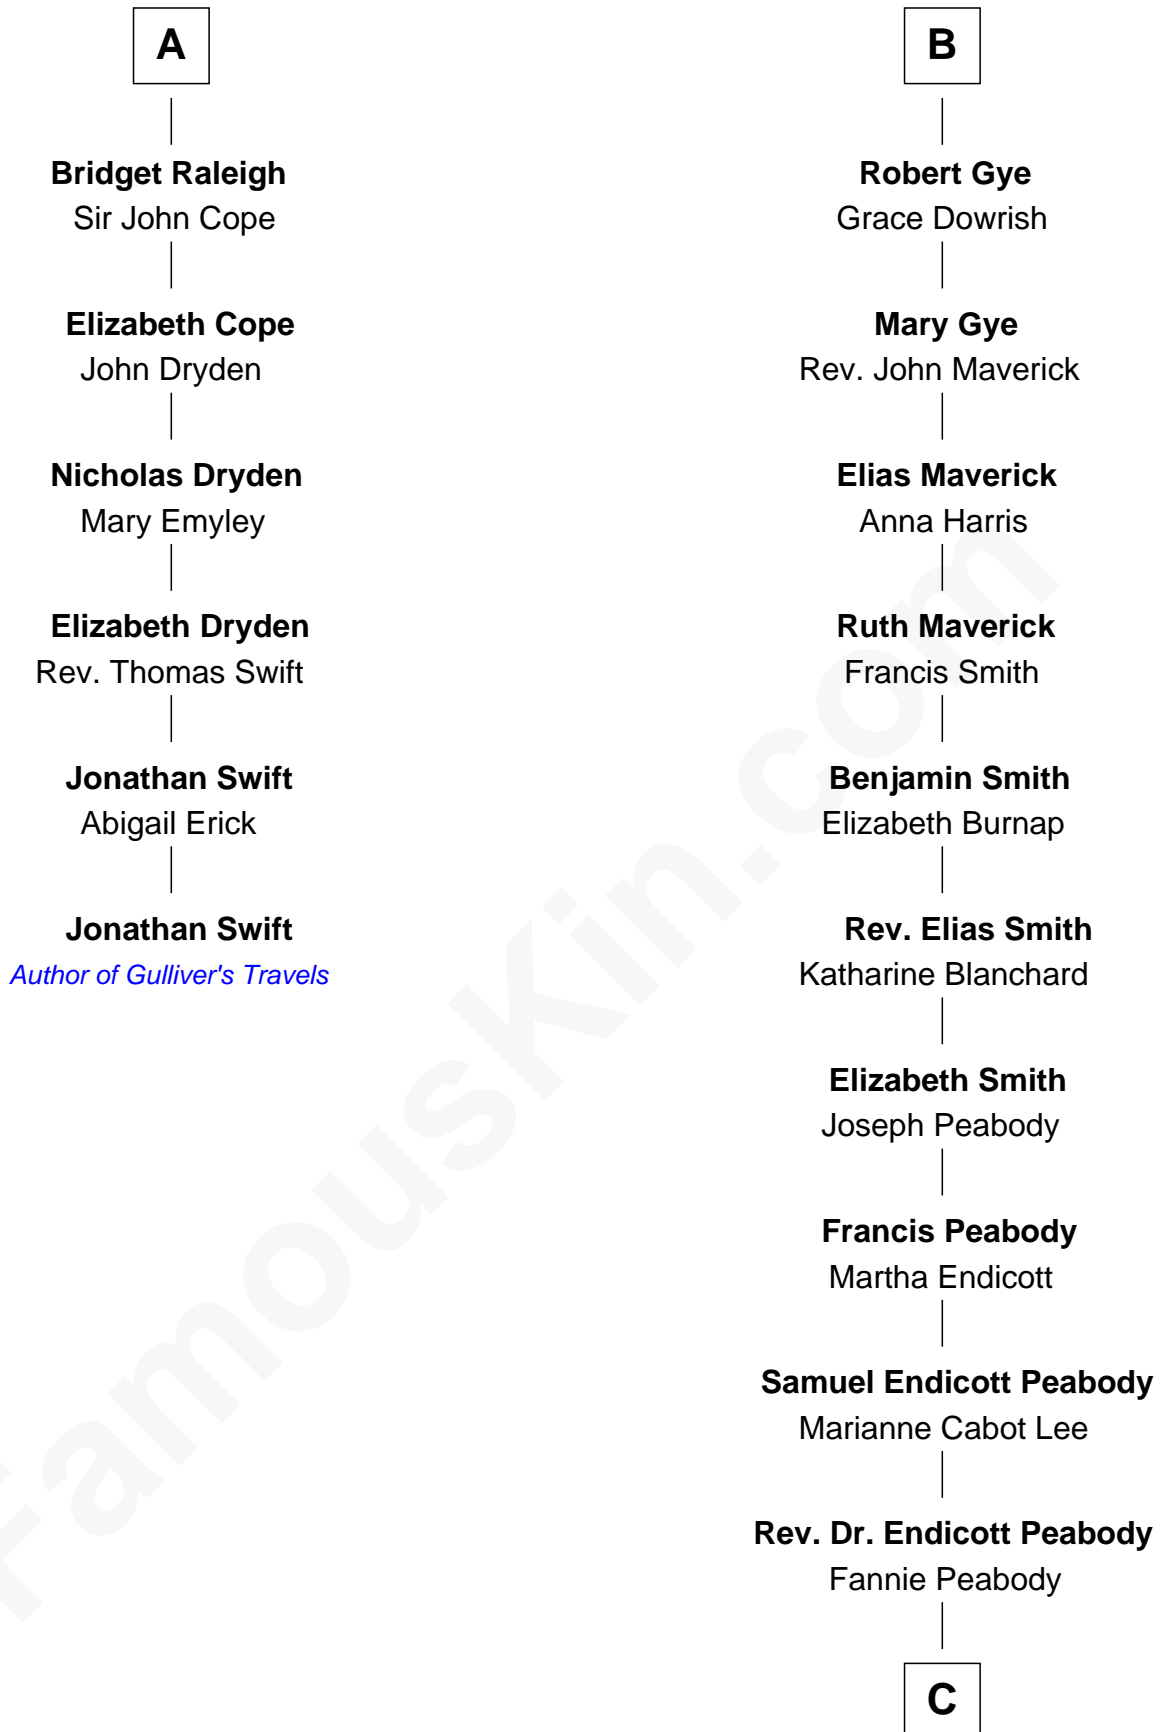

FamousKin.com Relationship Chart of

Jonathan Swift

Author of Gulliver's Travels

12th cousin 6 times removed of

Endicott Peabody

62nd Governor of Massachusetts

Edmund Fitzalan

Alice de Warenne

C

Rt. Rev. Malcolm Endicott Peabody

Mary Elizabeth Parkman

Endicott Peabody

62nd Governor of Massachusetts

FamousKin.com