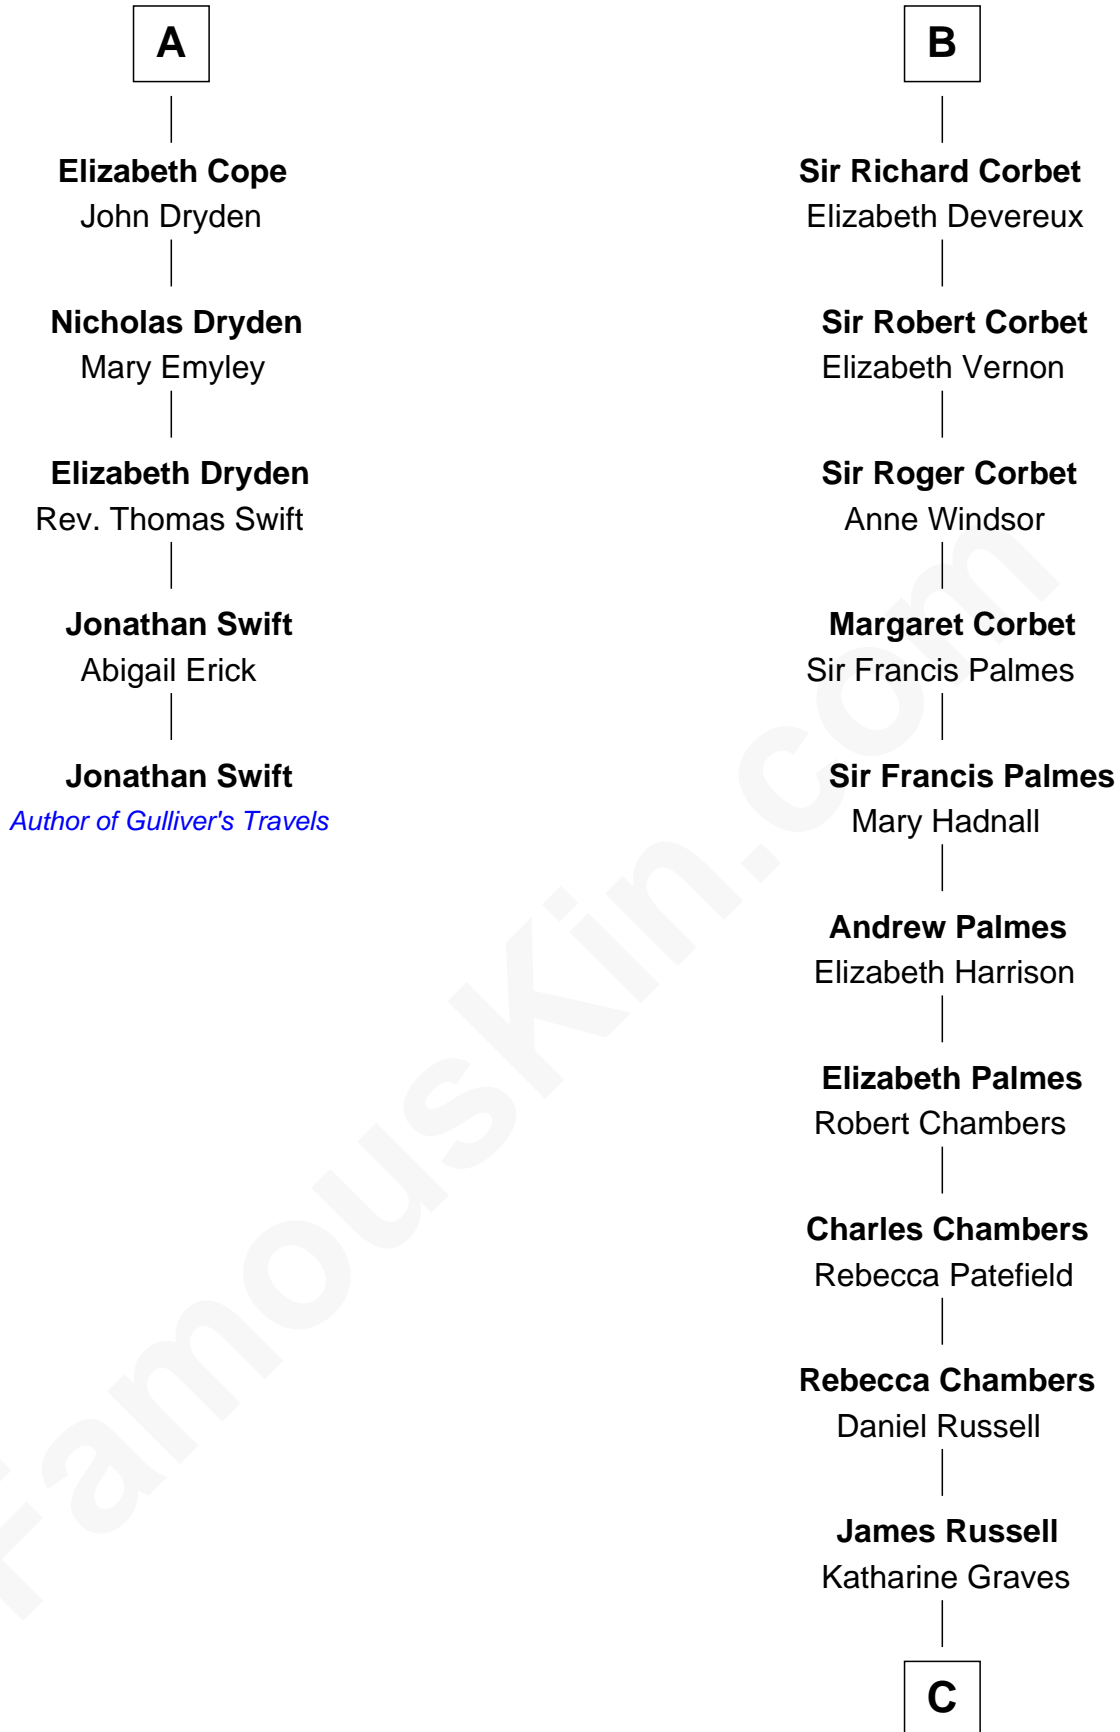

FamousKin.com

Relationship Chart of

Jonathan Swift

Author of Gulliver's Travels

11th cousin 8 times removed of

James Russell Lowell

American "Fireside" Poet

Sir Gilbert Talbot

Elizabeth Talbot

Sir Henry de Grey

Richard Grey

Blanche de la Vache

Alice Grey

Sir William Burley

Elizabeth Burley

Sir John Hopton

Sir Walter Hopton

Joan Mortimer

Sir Thomas Hopton

Eleanor Lucy

Elizabeth Hopton

Sir Roger Corbet

B

C