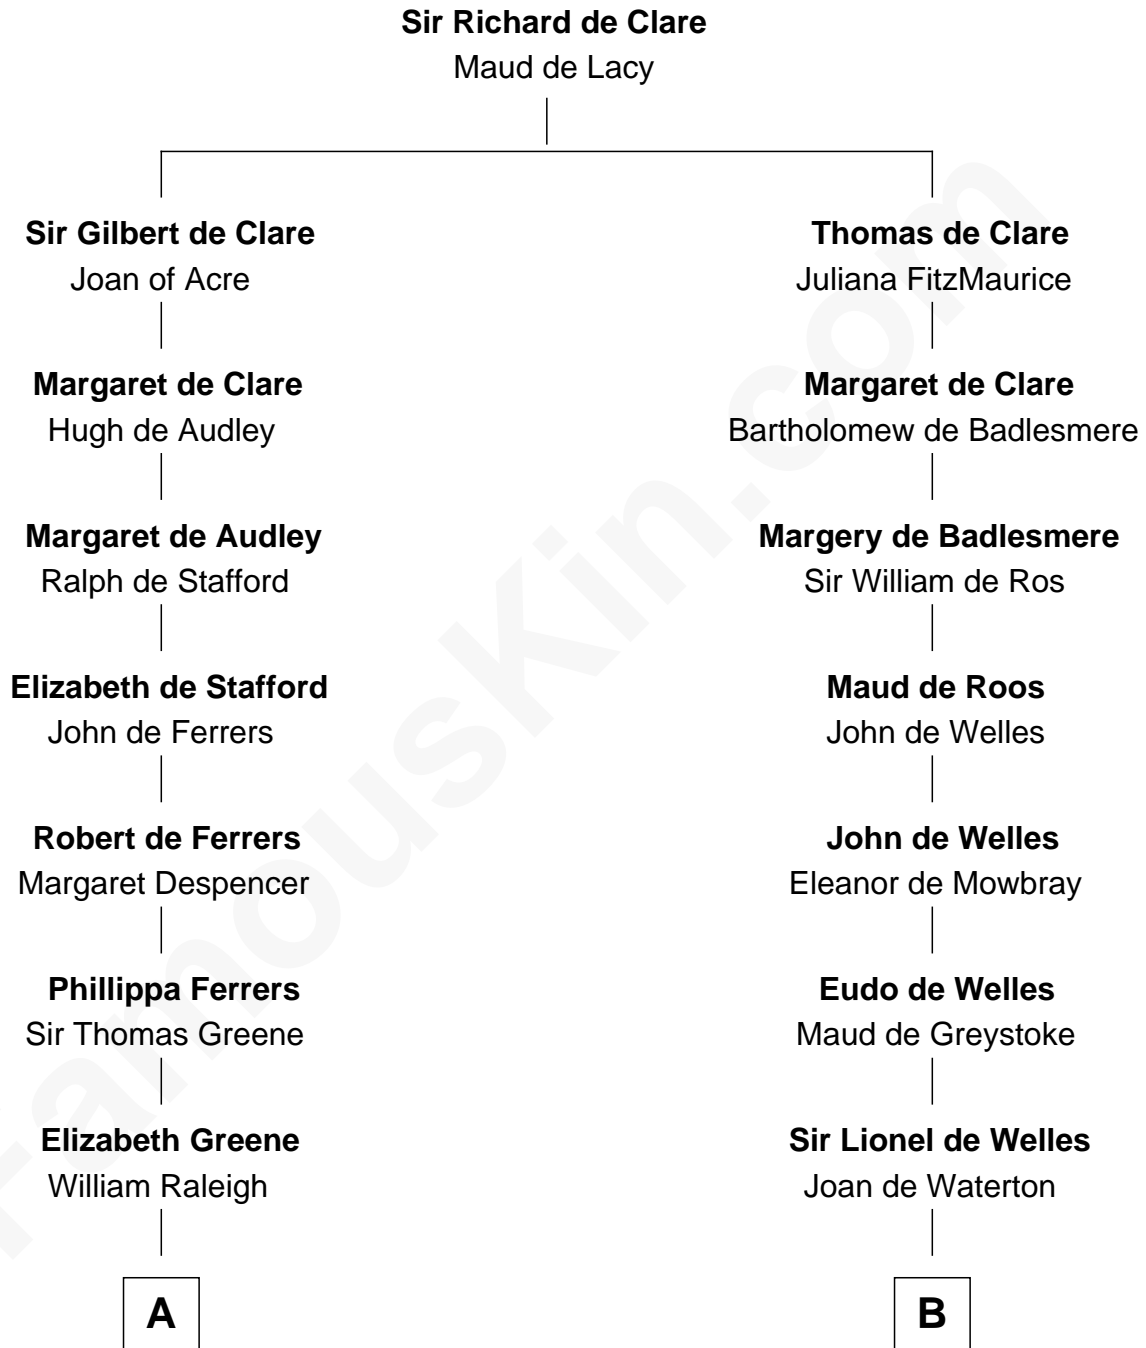

FamousKin.com Relationship Chart of

Jonathan Swift

Author of Gulliver's Travels

14th cousin 5 times removed of

Ichabod Goodwin

27th Governor of New Hampshire

C

Hannah Hill

Dominicus Goodwin

Samuel Goodwin

Anna Thompson Gerrish

Ichabod Goodwin

27th Governor of New Hampshire

FamousKin.com