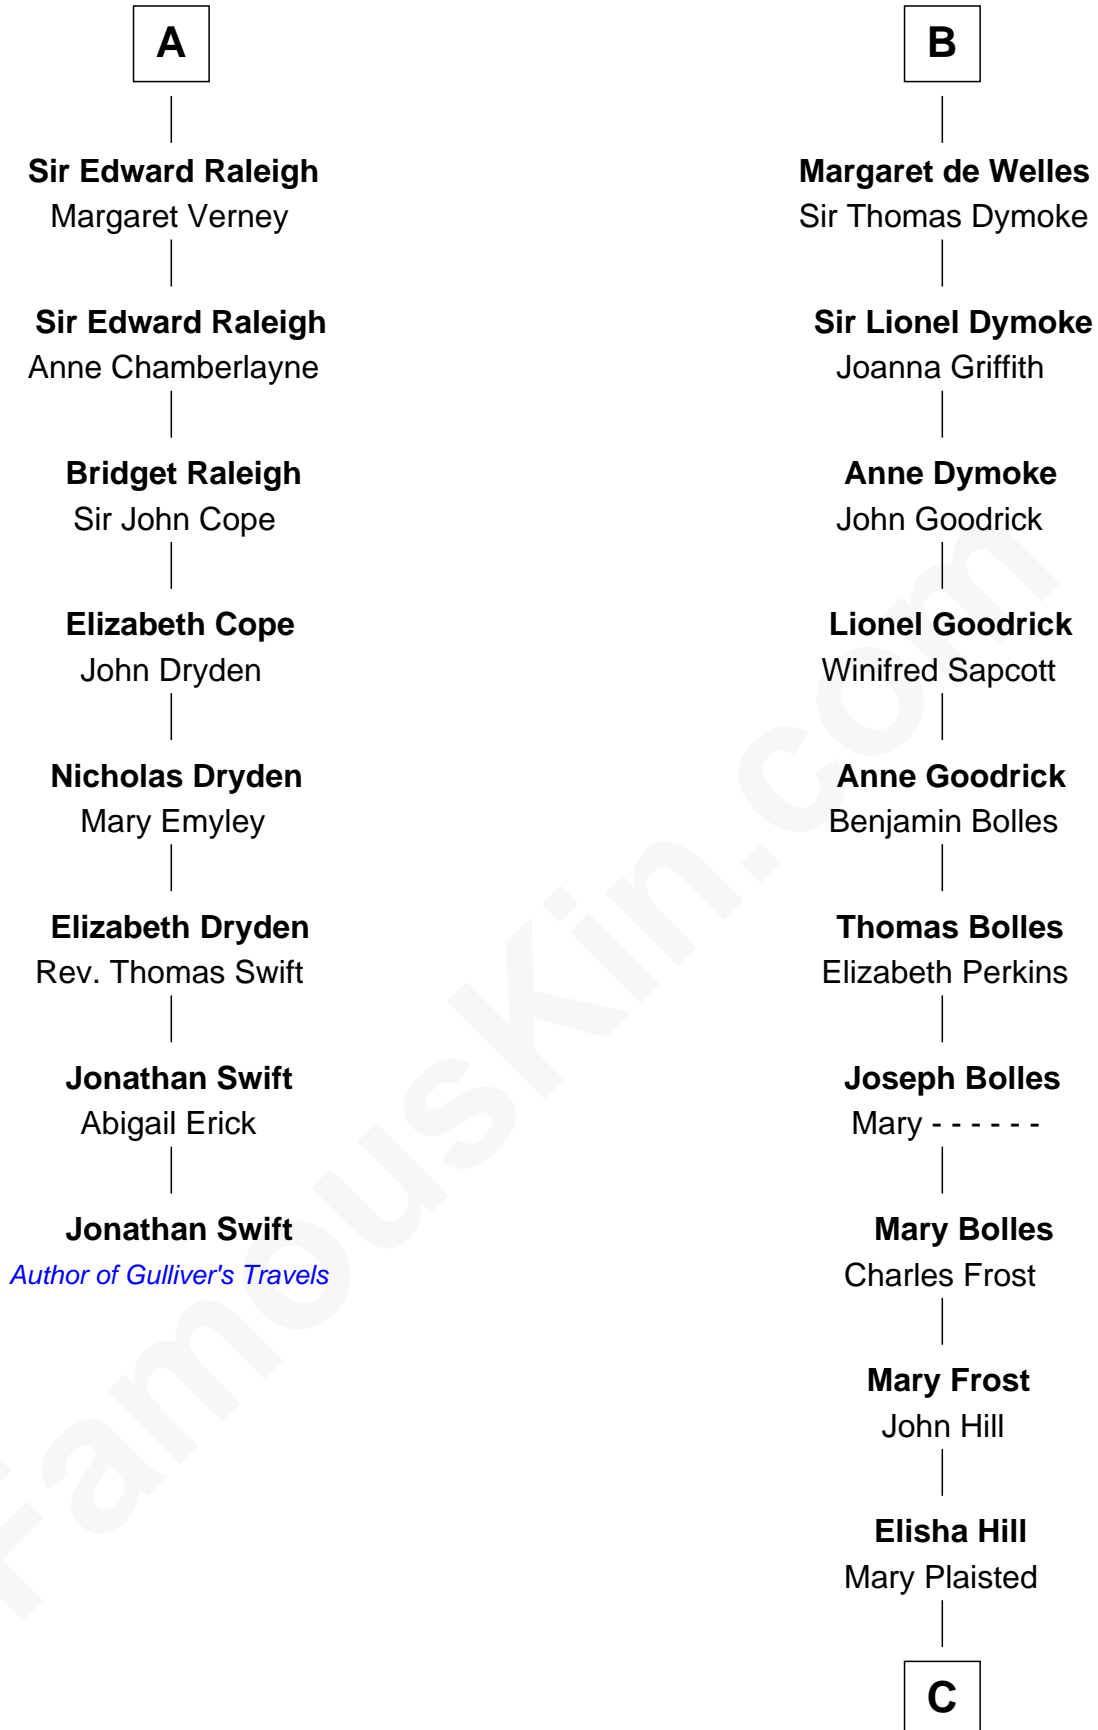

FamousKin.com Relationship Chart of

Jonathan Swift

Author of Gulliver's Travels

14th cousin 5 times removed of

Ichabod Goodwin

27th Governor of New Hampshire

C

Hannah Hill

Dominicus Goodwin

Samuel Goodwin

Anna Thompson Gerrish

Ichabod Goodwin

27th Governor of New Hampshire

FamousKin.com