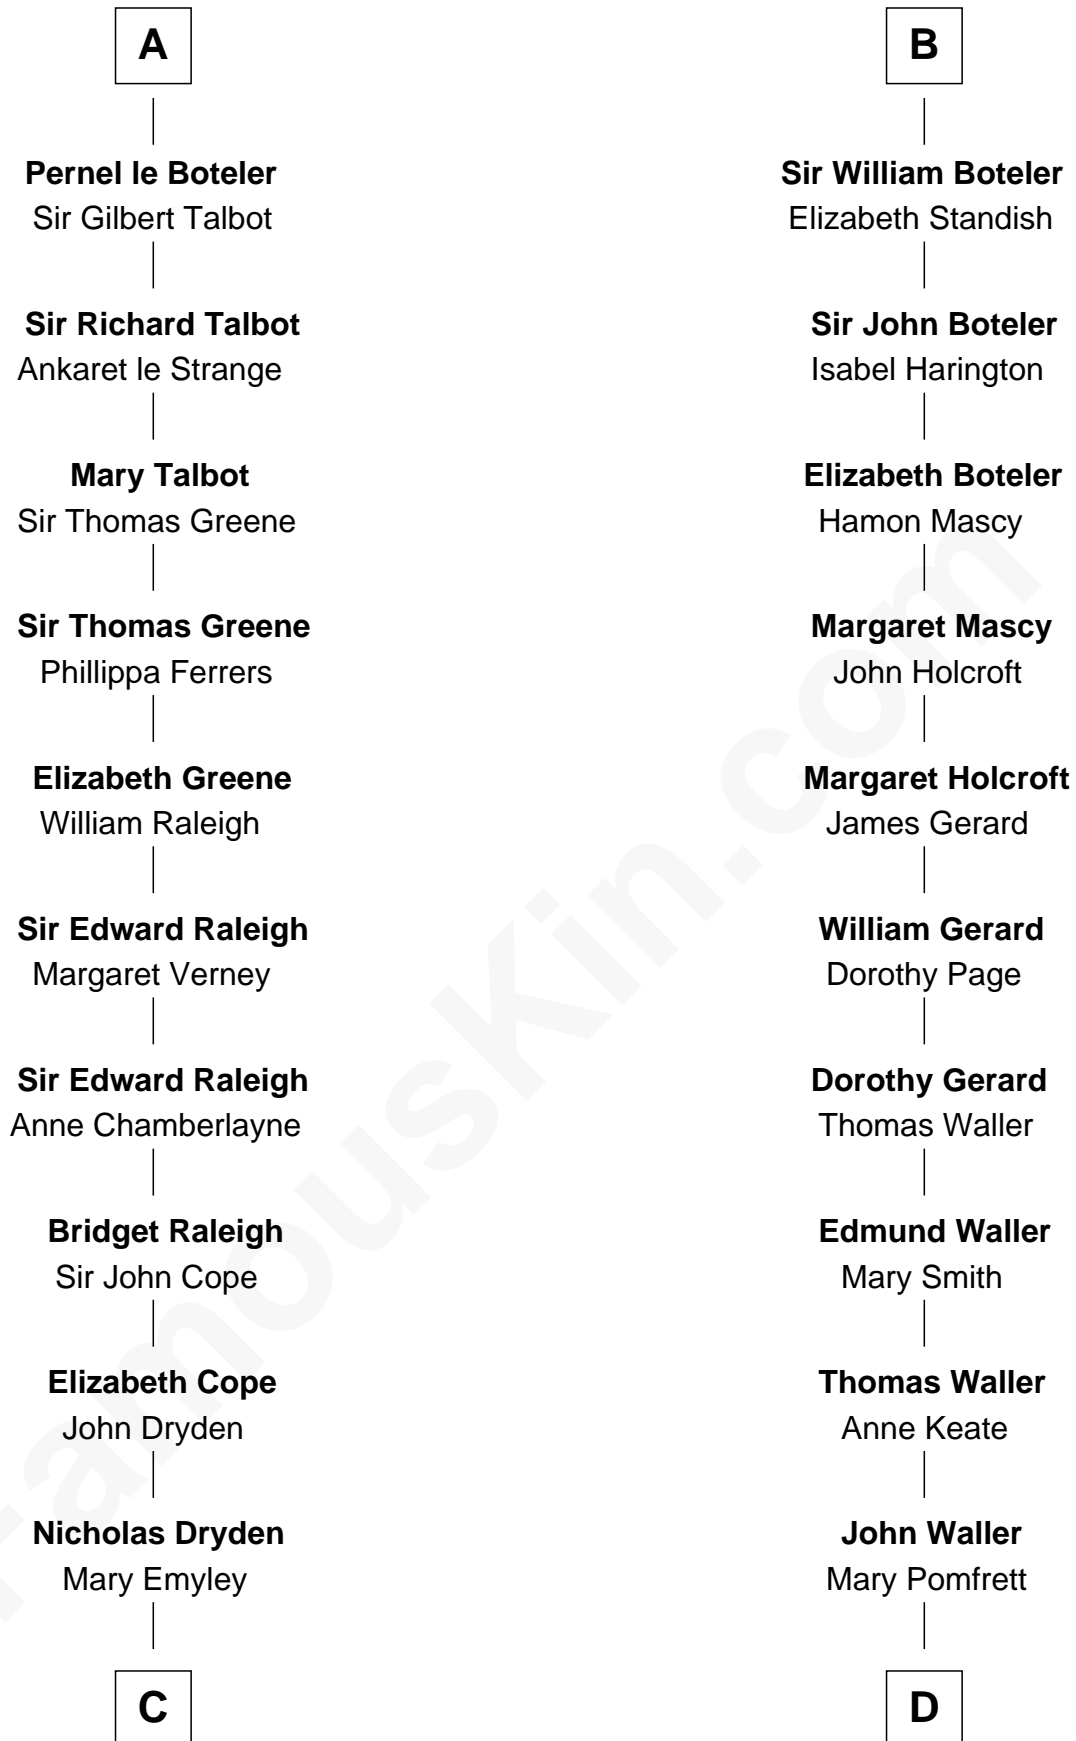

FamousKin.com

Relationship Chart of

Jonathan Swift

Author of Gulliver's Travels

19th cousin 2 times removed of

Capt. William Lewis Herndon

Captain of the ill fated S.S. Central America

C

Elizabeth Dryden
Rev. Thomas Swift

Jonathan Swift
Abigail Erick

Jonathan Swift
Author of Gulliver's Travels

D

Mary Waller
Edward Herndon

Edward Herndon
Elizabeth - - - - -

Joseph Herndon
Mary Minor

Dabney Herndon
Elizabeth Hull

Capt. William Lewis Herndon
Captain of the S.S. Central America

FamousKin.com