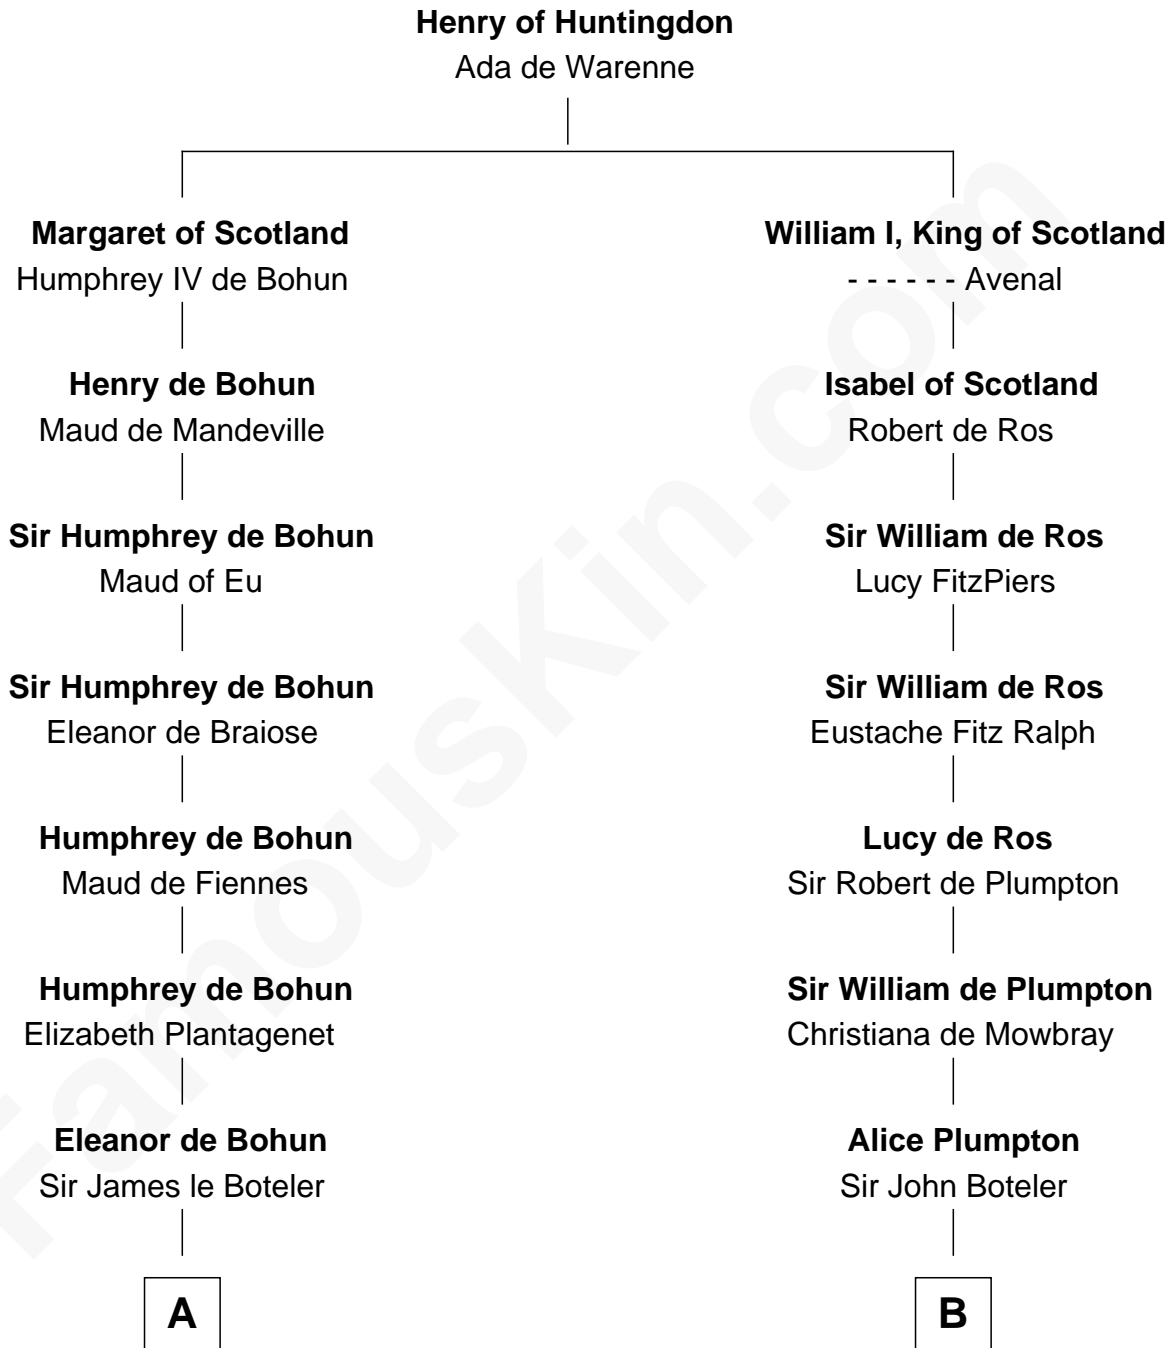

FamousKin.com

Relationship Chart of

Jonathan Swift

Author of Gulliver's Travels

19th cousin 2 times removed of

Capt. William Lewis Herndon

Captain of the ill fated S.S. Central America

C

Elizabeth Dryden
Rev. Thomas Swift

Jonathan Swift
Abigail Erick

Jonathan Swift
Author of Gulliver's Travels

D

Mary Waller
Edward Herndon

Edward Herndon
Elizabeth - - - - -

Joseph Herndon
Mary Minor

Dabney Herndon
Elizabeth Hull

Capt. William Lewis Herndon
Captain of the S.S. Central America

FamousKin.com