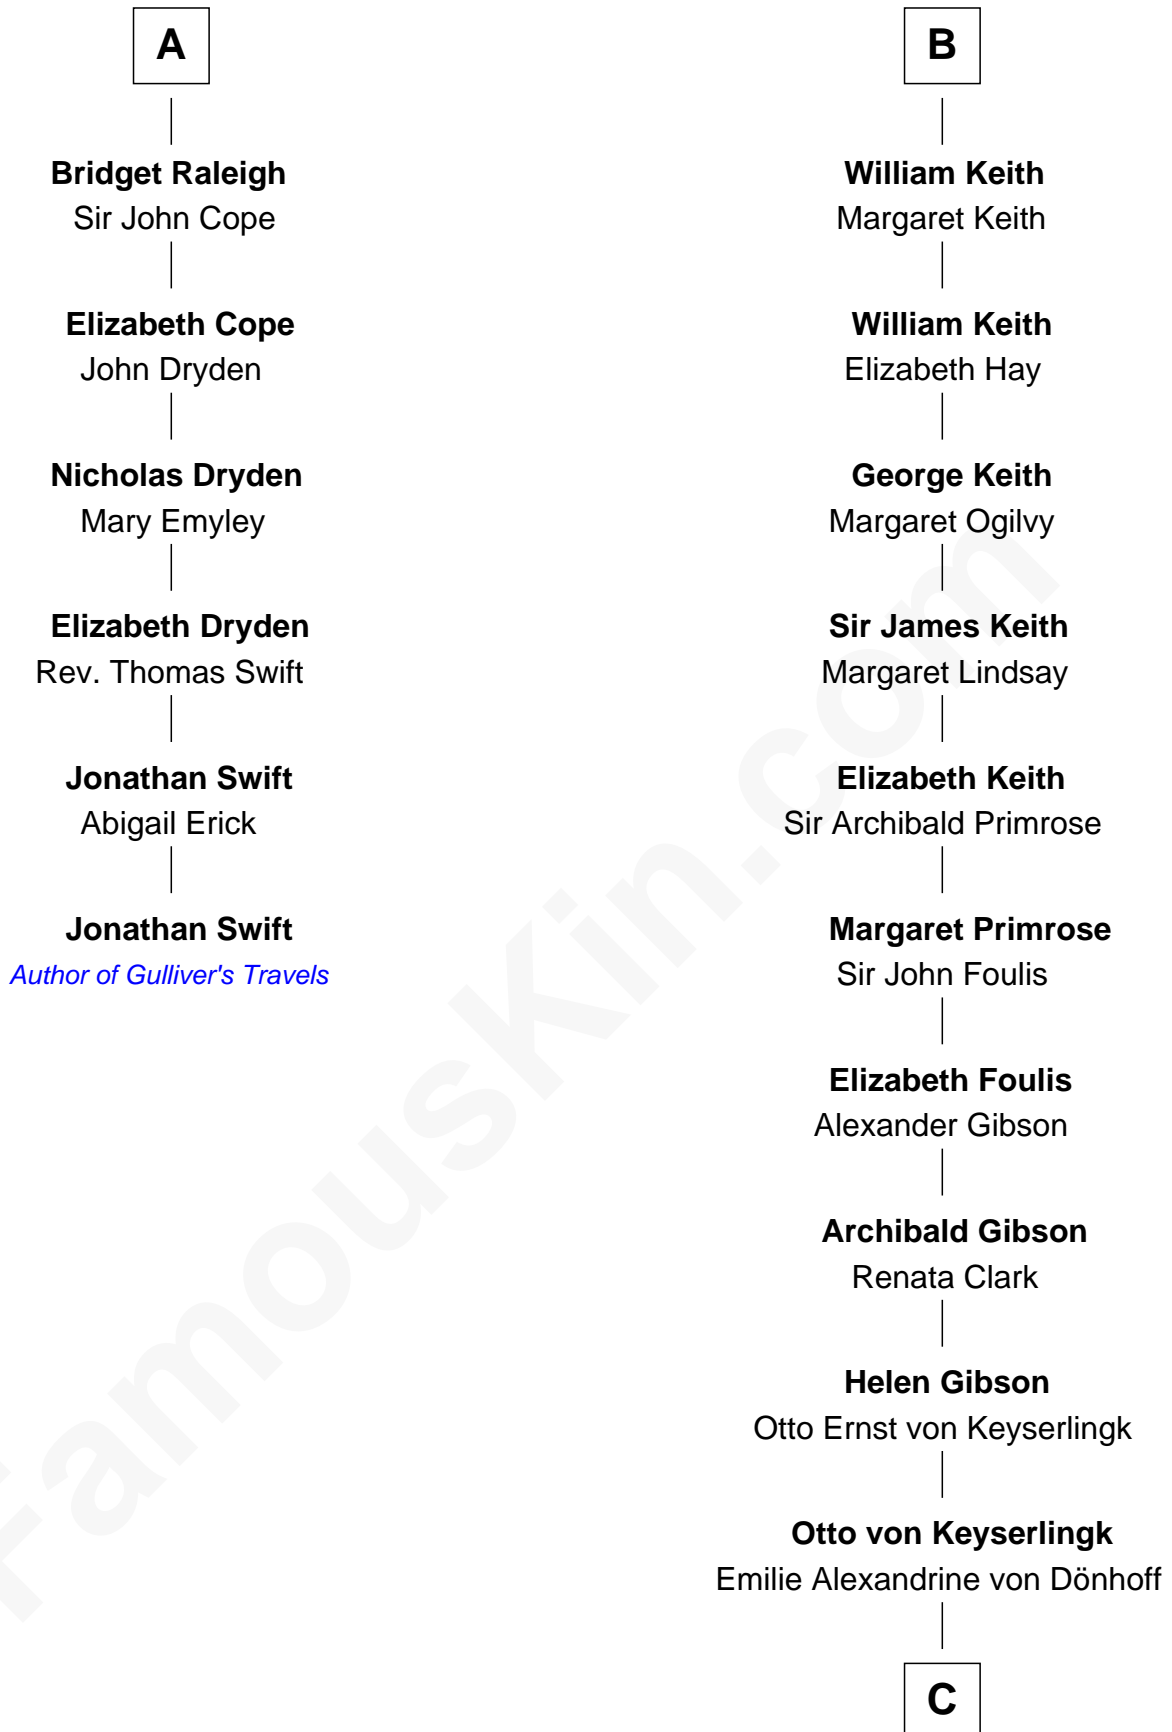

FamousKin.com Relationship Chart of

Jonathan Swift

Author of Gulliver's Travels

12th cousin 9 times removed of

Wernher von Braun

Rocket Scientist

Edmund Fitzalan

Alice de Warenne

C

Friederike von Keyserlingk

Gustav von Below

Karl Emil Gustav von Below

Eleonore Melitta Behrend

Marie Eleonore Dorothea von Below

Wernher von Quistorp

Emmy von Quistorp