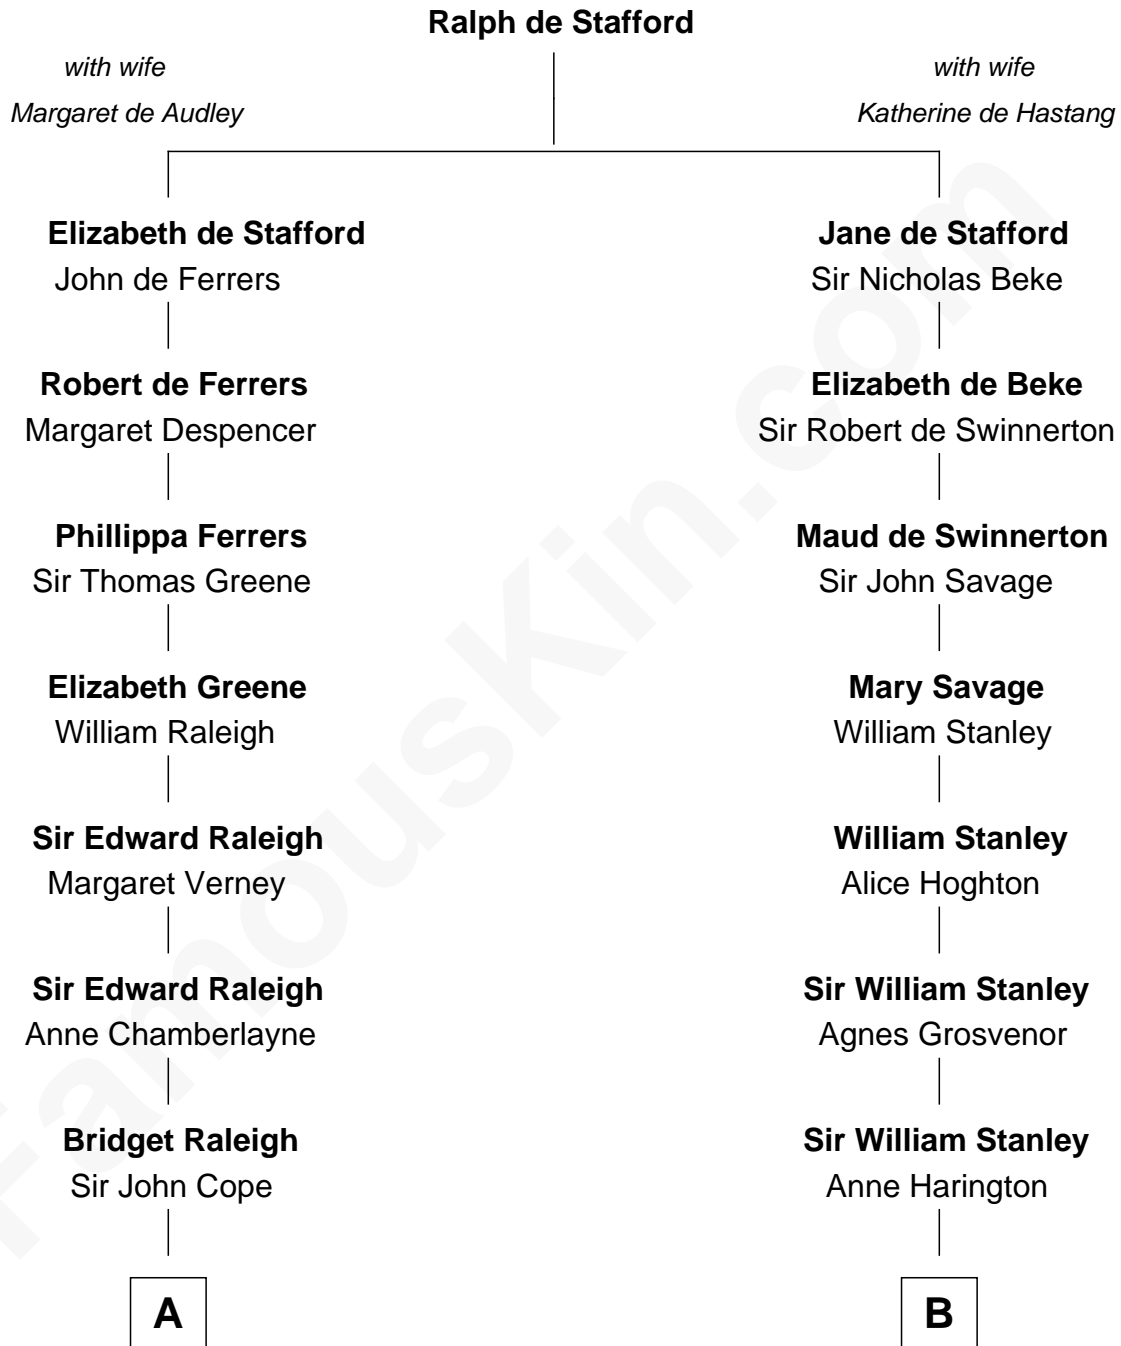

FamousKin.com

Relationship Chart of Jonathan Swift

Author of Gulliver's Travels

11th cousin 2 times removed of

Richard Henry Lee

Signer of the Declaration of Independence

A

Elizabeth Cope