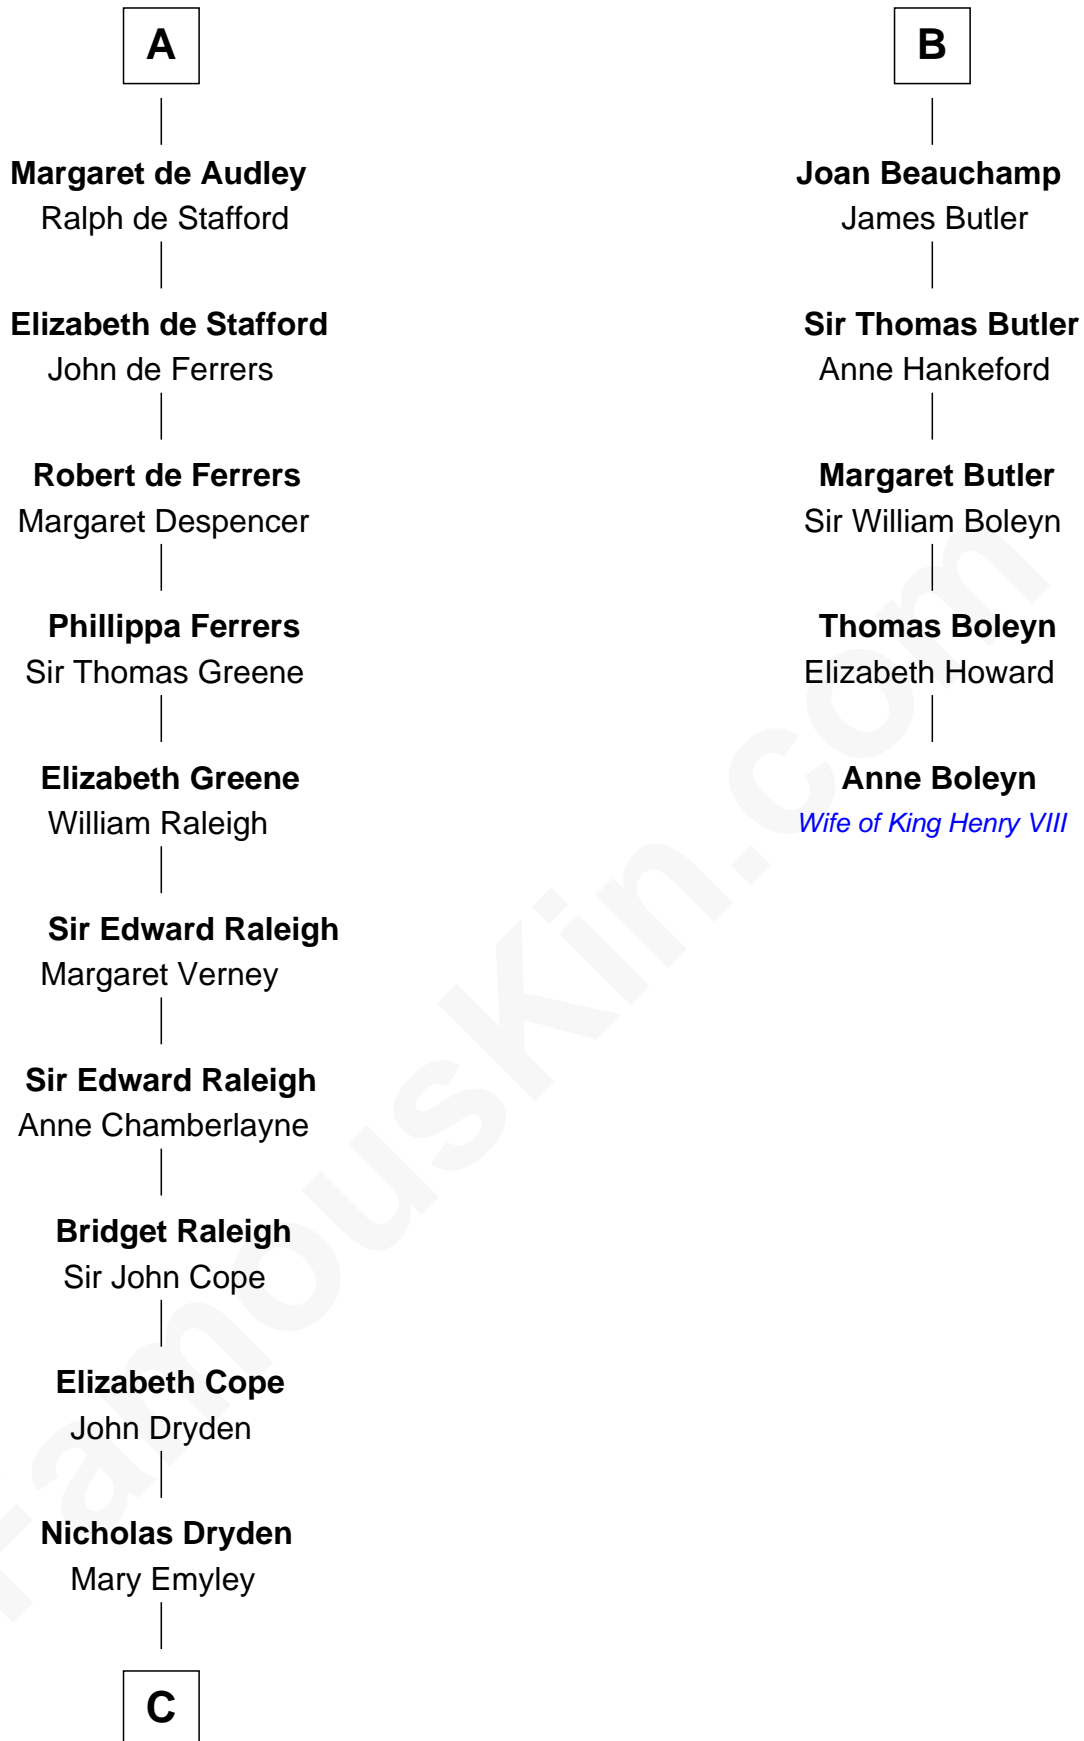

FamousKin.com

Relationship Chart of

Jonathan Swift

Author of Gulliver's Travels

11th cousin 8 times removed of

Anne Boleyn

2nd Wife of King Henry VIII

Alfonso VIII of Castile

Eleanor Plantagenet

Richard Fitzalan

Sir Richard Fitzalan

Elizabeth de Bohun

Joan Fitzalan

Sir William Beauchamp

B

C