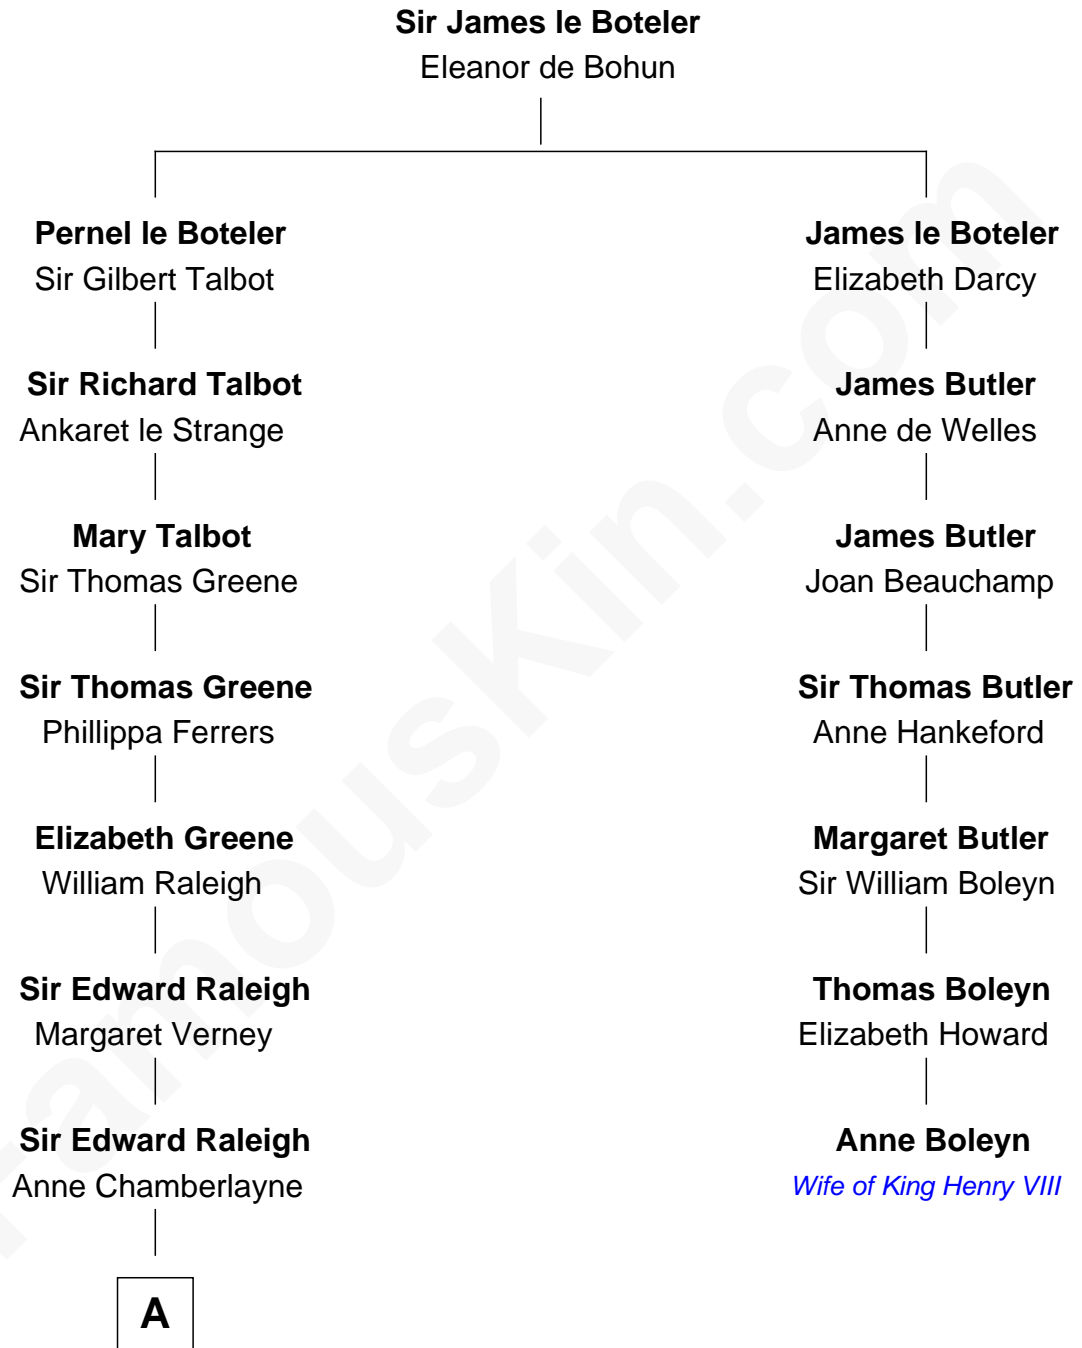

# FamousKin.com Relationship Chart of

**Jonathan Swift**

*Author of Gulliver's Travels*

6th cousin 6 times removed of

**Anne Boleyn**

*2nd Wife of King Henry VIII*

**A**

—  
**Bridget Raleigh**

Abigail Erick

—  
**Jonathan Swift**

*Author of Gulliver's Travels*

FamousKin.com