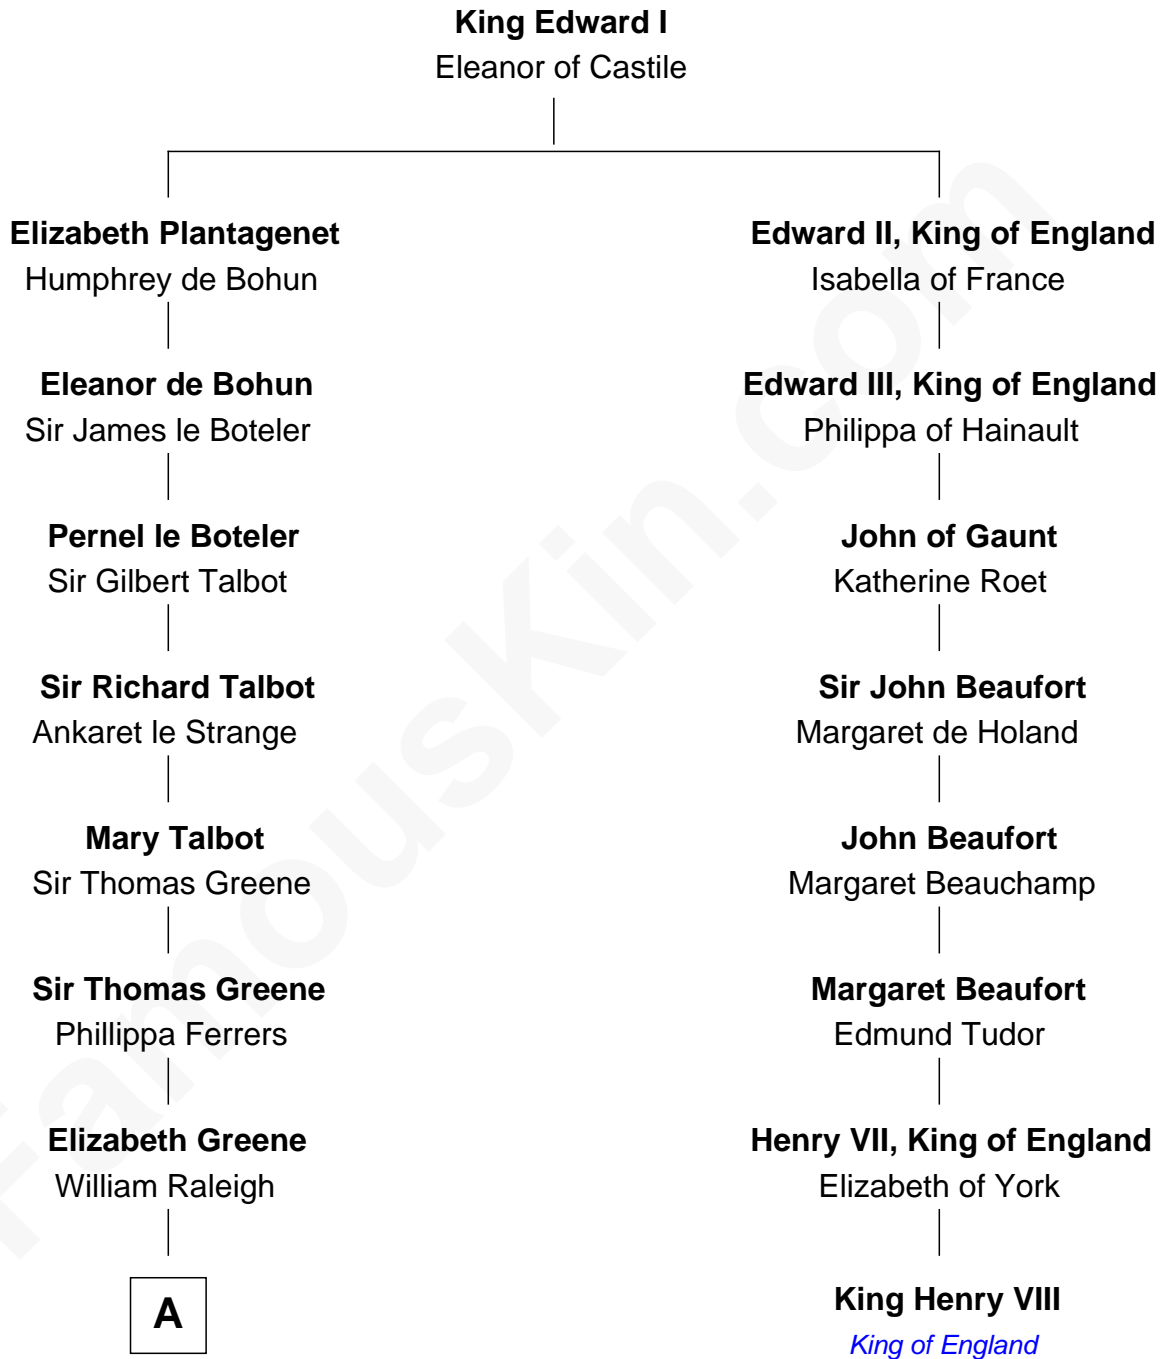

# FamousKin.com Relationship Chart of

**Jonathan Swift**

*Author of Gulliver's Travels*

7th cousin 7 times removed of

**King Henry VIII**

*King of England*

**A**

—  
**Sir Edward Raleigh**

Margaret Verney

—  
**Sir Edward Raleigh**

Anne Chamberlayne

—  
**Bridget Raleigh**

Sir John Cope

—  
**Elizabeth Cope**

John Dryden

—  
**Nicholas Dryden**