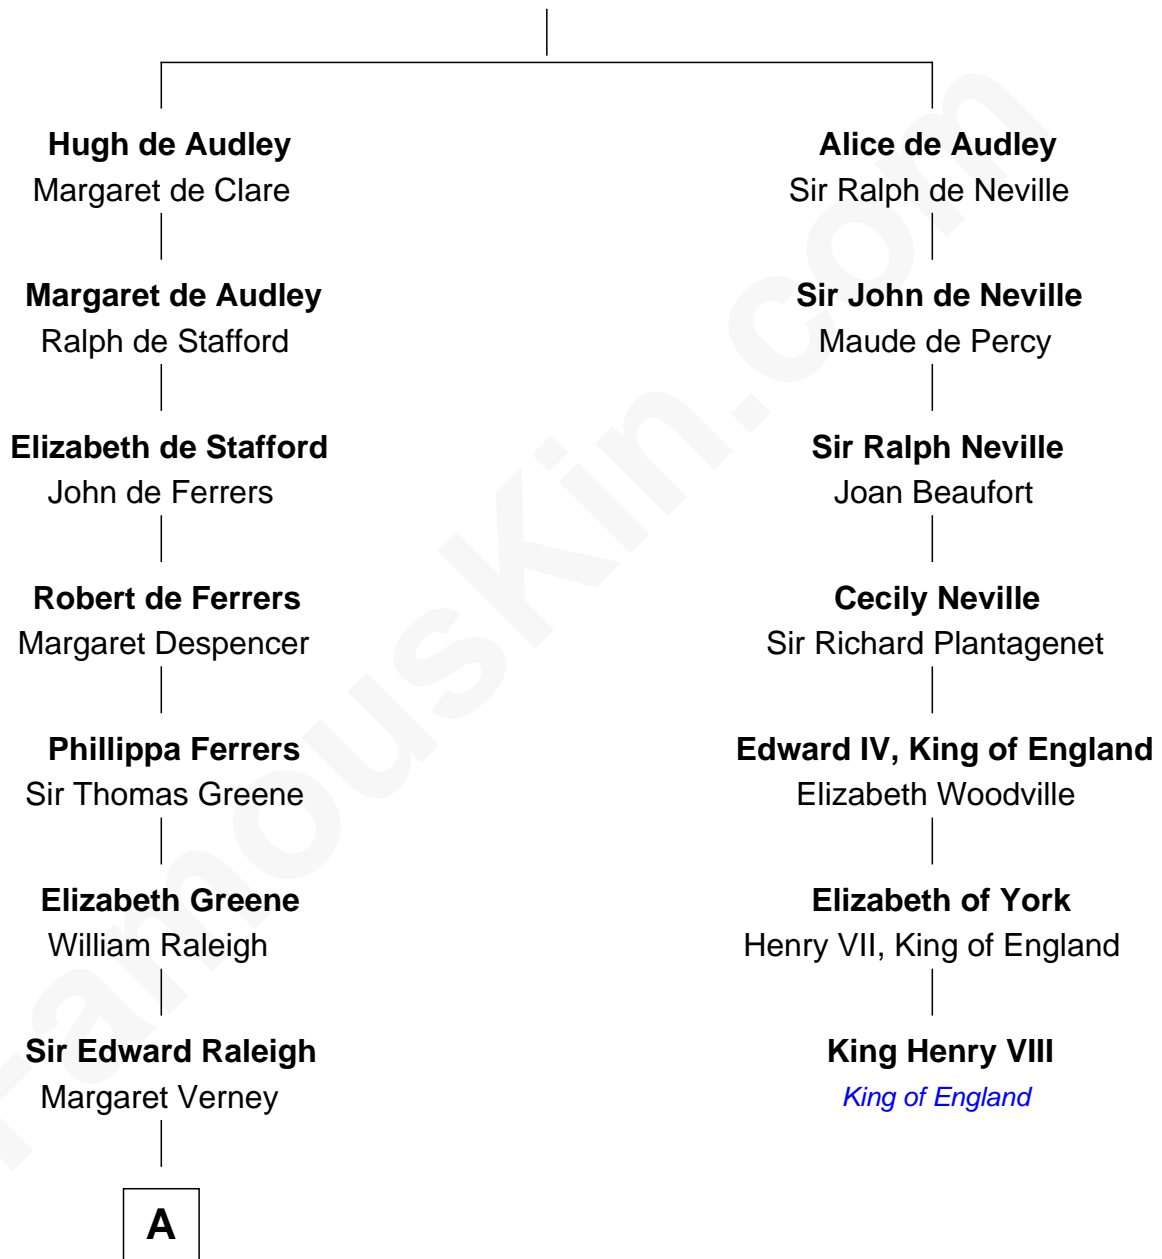

FamousKin.com Relationship Chart of

Jonathan Swift

Author of Gulliver's Travels

6th cousin 7 times removed of

King Henry VIII

King of England

Sir Hugh I de Audley

Iseult de Mortimer

A

—
Sir Edward Raleigh

Anne Chamberlayne

—
Bridget Raleigh

Sir John Cope

—
Elizabeth Cope

John Dryden

—
Nicholas Dryden

Mary Emyley

—
Elizabeth Dryden

Rev. Thomas Swift

—
Jonathan Swift

Abigail Erick

—
Jonathan Swift

Author of Gulliver's Travels