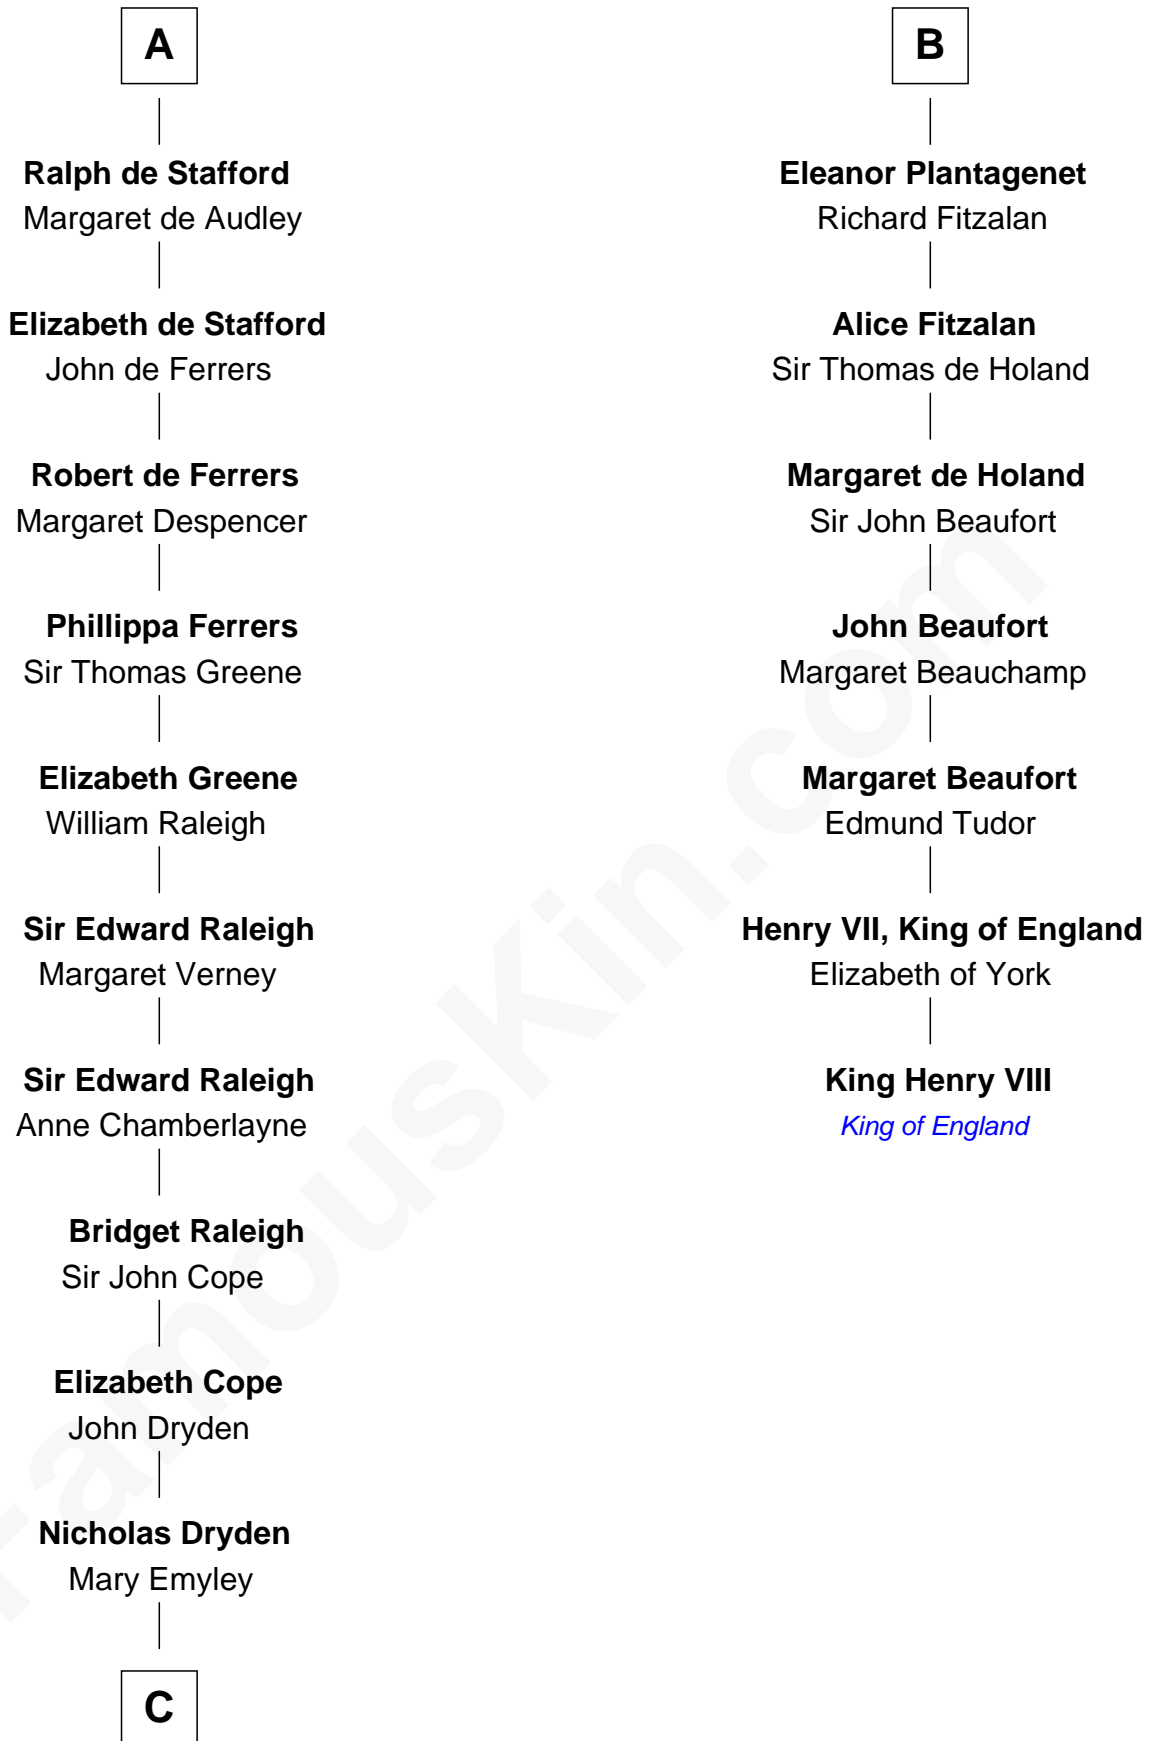

FamousKin.com Relationship Chart of

Jonathan Swift

Author of Gulliver's Travels

13th cousin 6 times removed of

King Henry VIII

King of England

Gottfried I, Count of Louvain

Ide de Chiny

C

Elizabeth Dryden
Rev. Thomas Swift

Jonathan Swift
Abigail Erick

Jonathan Swift
Author of Gulliver's Travels

FamousKin.com