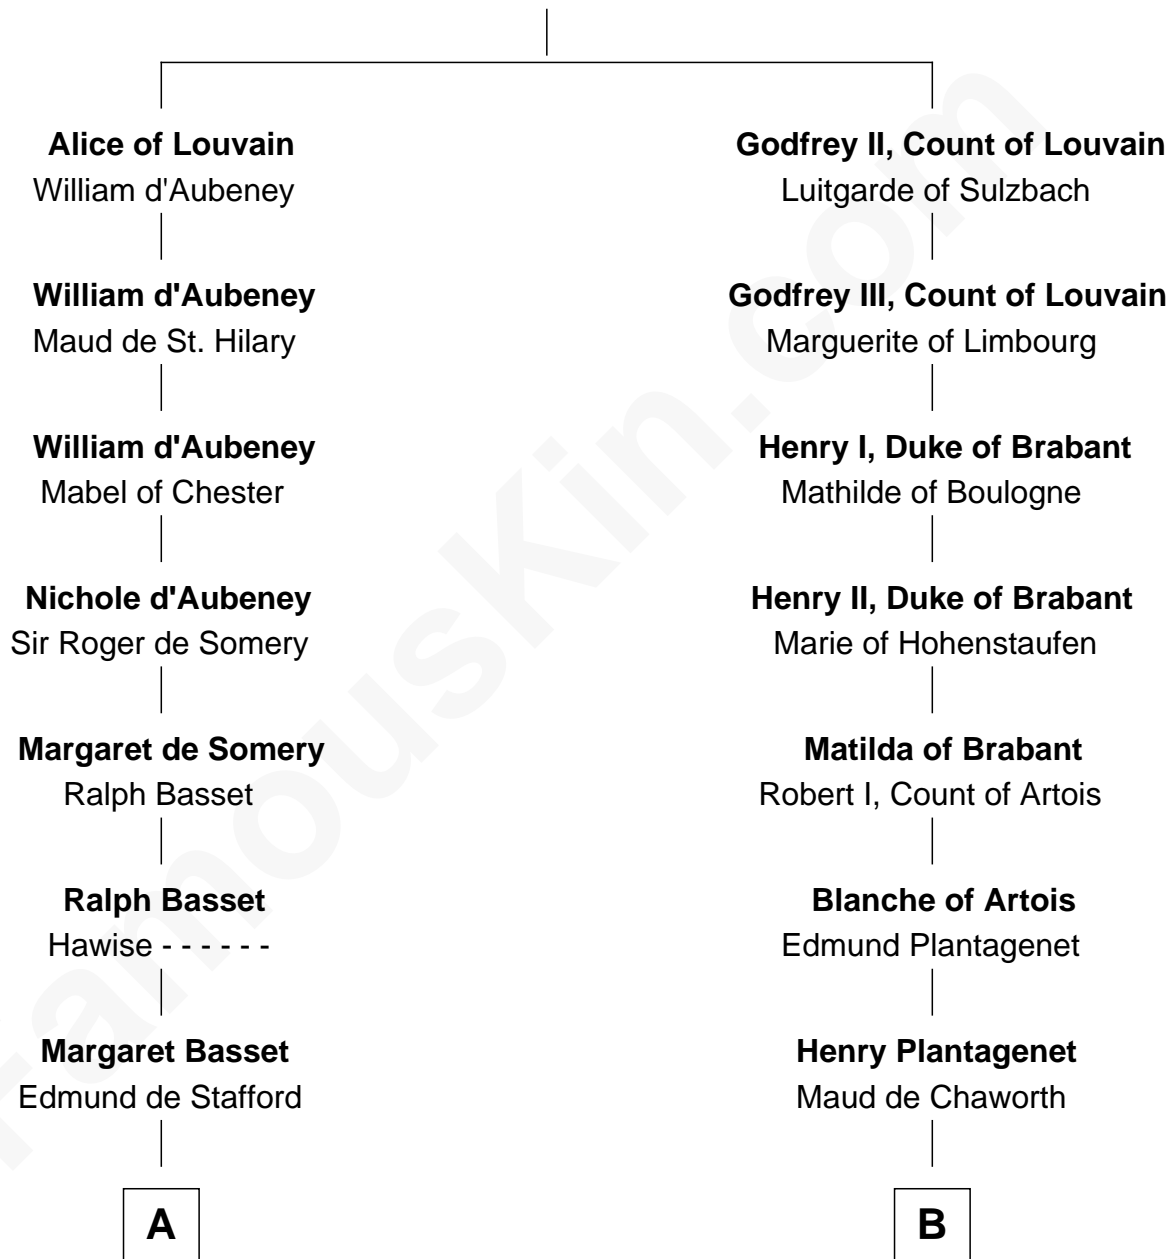

FamousKin.com Relationship Chart of

Jonathan Swift

Author of Gulliver's Travels

13th cousin 6 times removed of

King Henry VIII

King of England

Gottfried I, Count of Louvain

Ide de Chiny

C

Elizabeth Dryden
Rev. Thomas Swift

Jonathan Swift
Abigail Erick

Jonathan Swift
Author of Gulliver's Travels

FamousKin.com