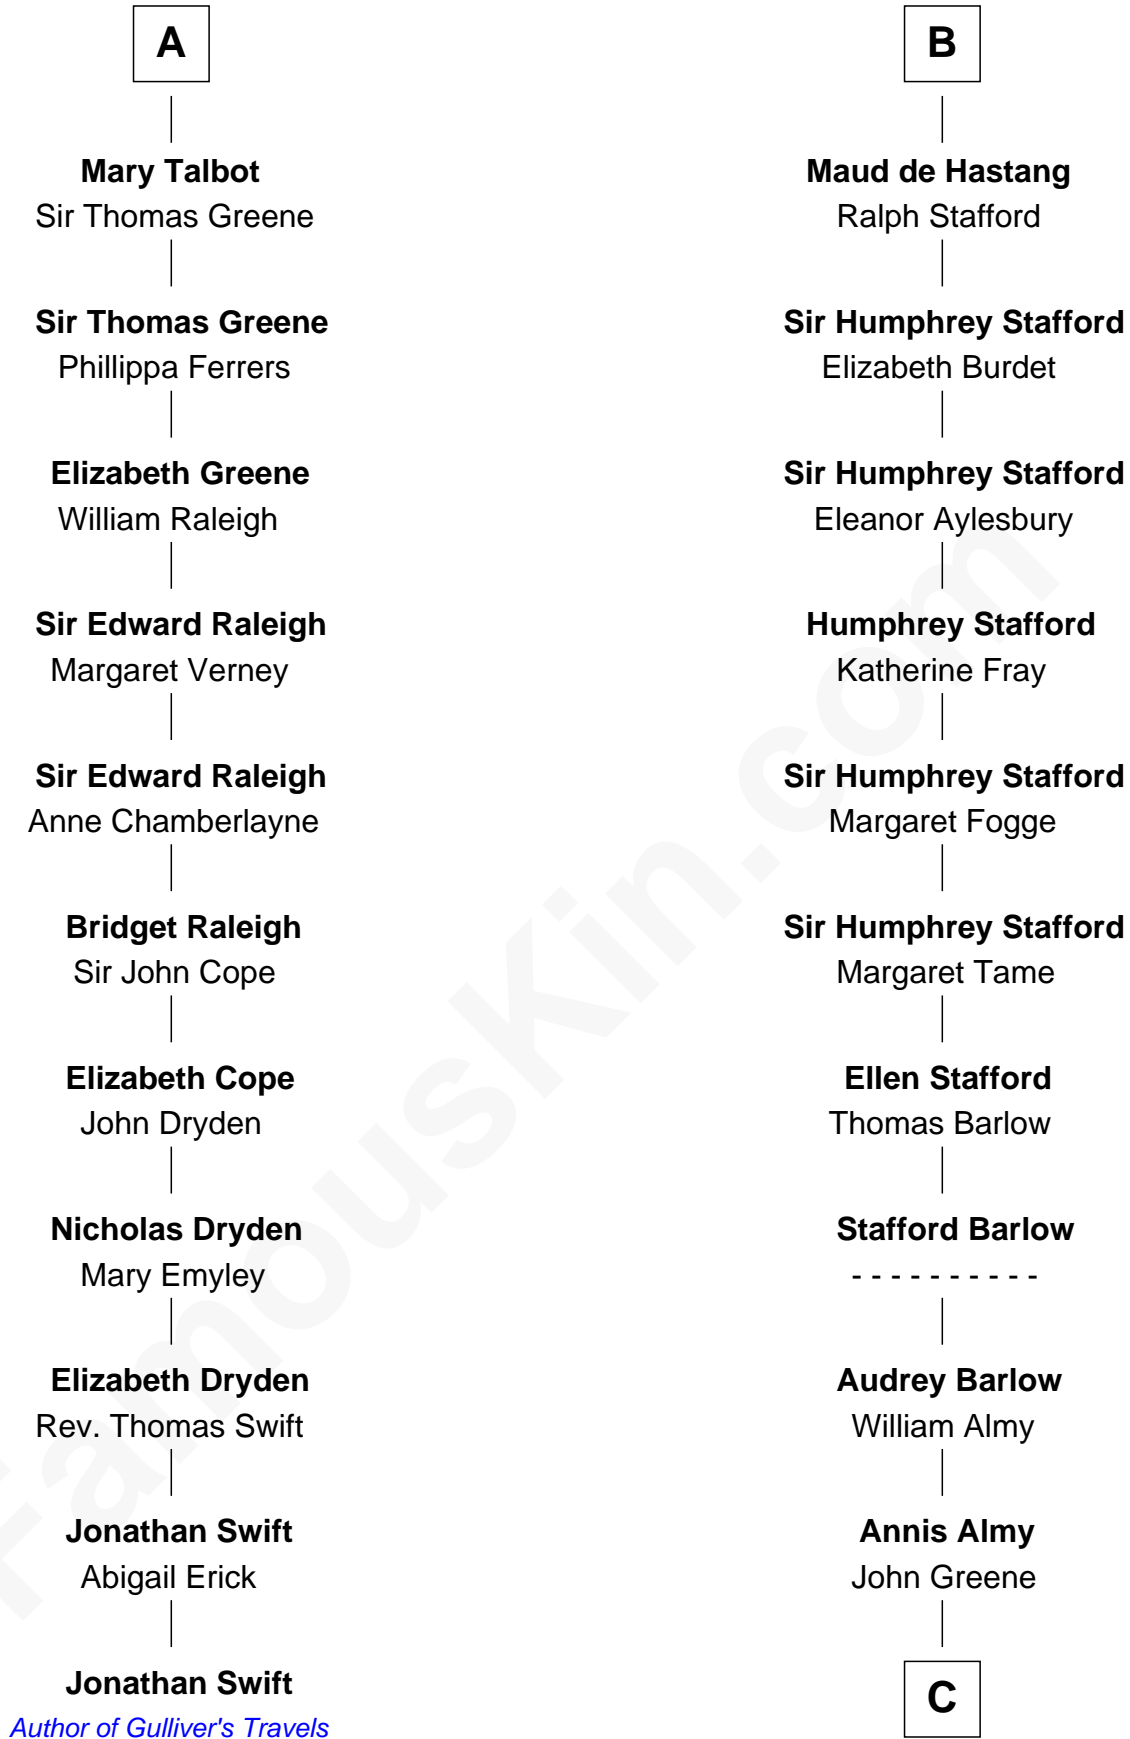

FamousKin.com Relationship Chart of

Jonathan Swift

Author of Gulliver's Travels

17th cousin 4 times removed of

Samuel Ward King

15th Governor of Rhode Island

C

Samuel Greene

Mary Gorton

Samuel Greene

Sarah Coggeshall

Mercy Green

John Walton

Welthian Walton

William Borden King

Samuel Ward King

15th Governor of Rhode Island

FamousKin.com