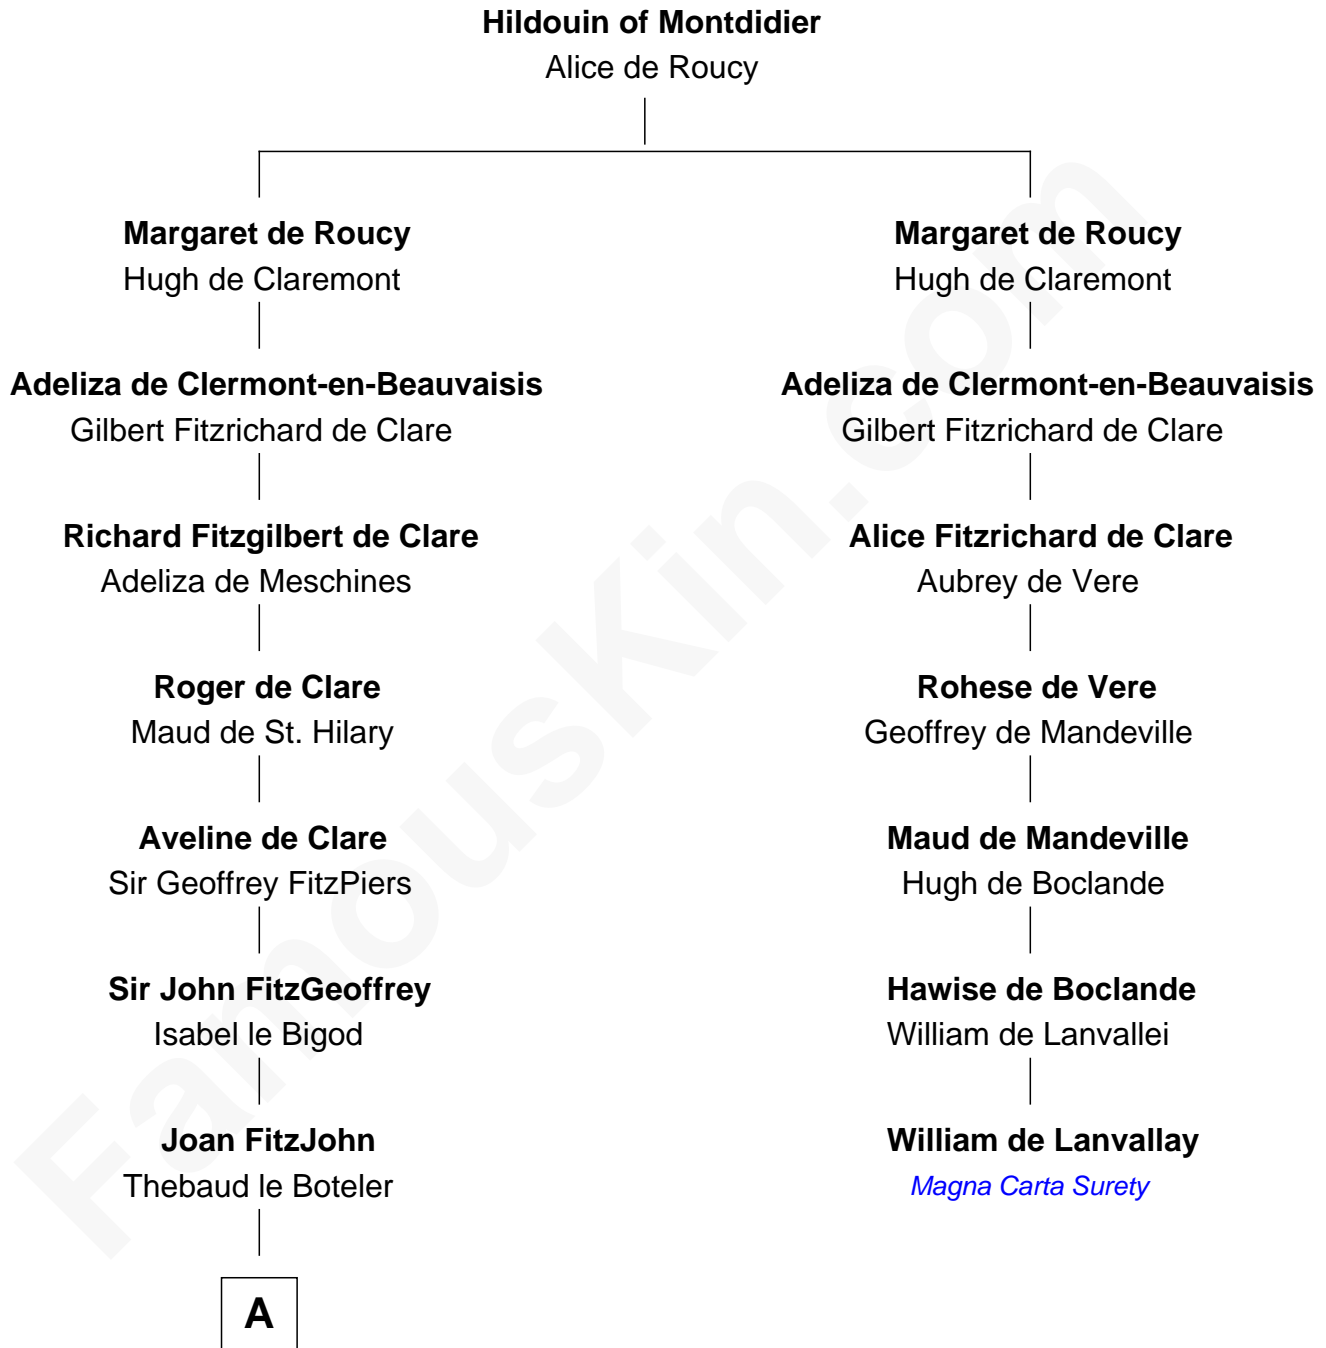

# FamousKin.com Relationship Chart of

**Jonathan Swift**

*Author of Gulliver's Travels*

6th cousin 15 times removed of

**William de Lanvallay**

*Magna Carta Surety*

**A**

**Sir Edmund Boteler**

Joan FitzGerald

**Sir James le Boteler**

Eleanor de Bohun

**Pernel le Boteler**

Sir Gilbert Talbot

**Sir Richard Talbot**

Ankaret le Strange

**Mary Talbot**

Sir Thomas Greene

**Sir Thomas Greene**

Phillippa Ferrers

**Elizabeth Greene**

William Raleigh

**Sir Edward Raleigh**

Margaret Verney

**Sir Edward Raleigh**