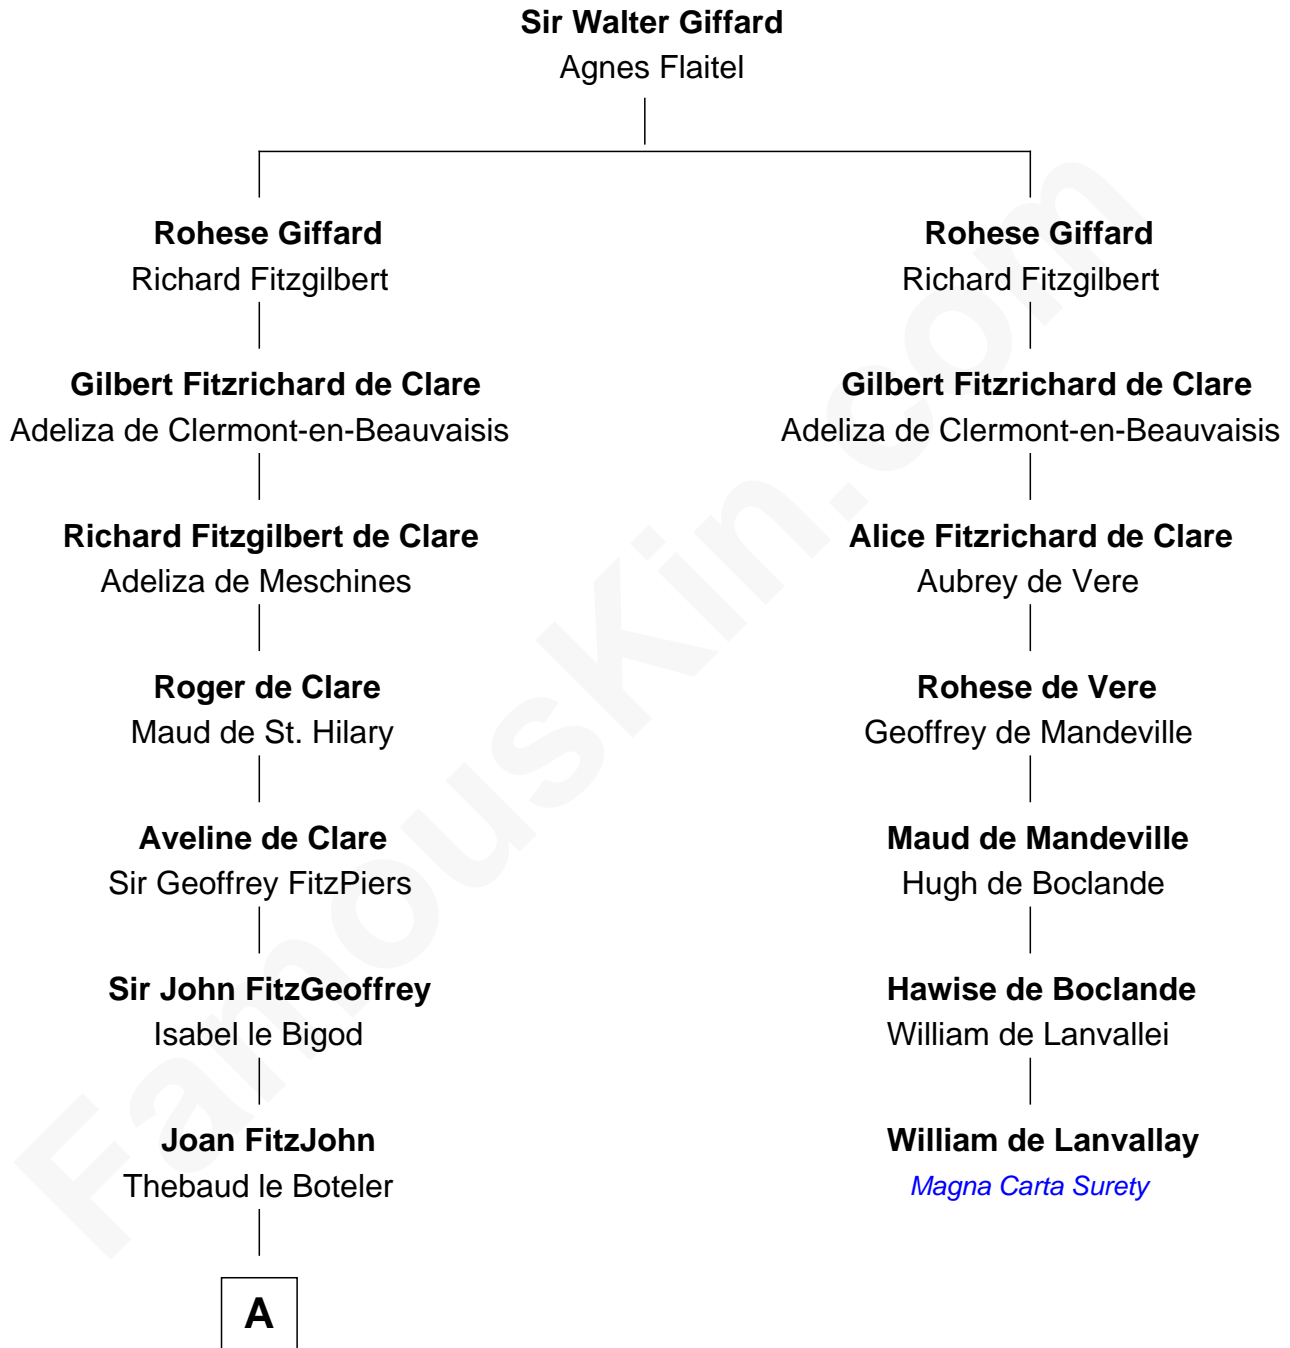

FamousKin.com Relationship Chart of

Jonathan Swift

Author of Gulliver's Travels

6th cousin 15 times removed of

William de Lanvallay

Magna Carta Surety

A

Sir Edmund Boteler

Joan FitzGerald

Sir James le Boteler

Eleanor de Bohun

Pernel le Boteler

Sir Gilbert Talbot

Sir Richard Talbot

Ankaret le Strange

Mary Talbot

Sir Thomas Greene

Sir Thomas Greene

Phillippa Ferrers

Elizabeth Greene

William Raleigh

Sir Edward Raleigh

Margaret Verney

Sir Edward Raleigh