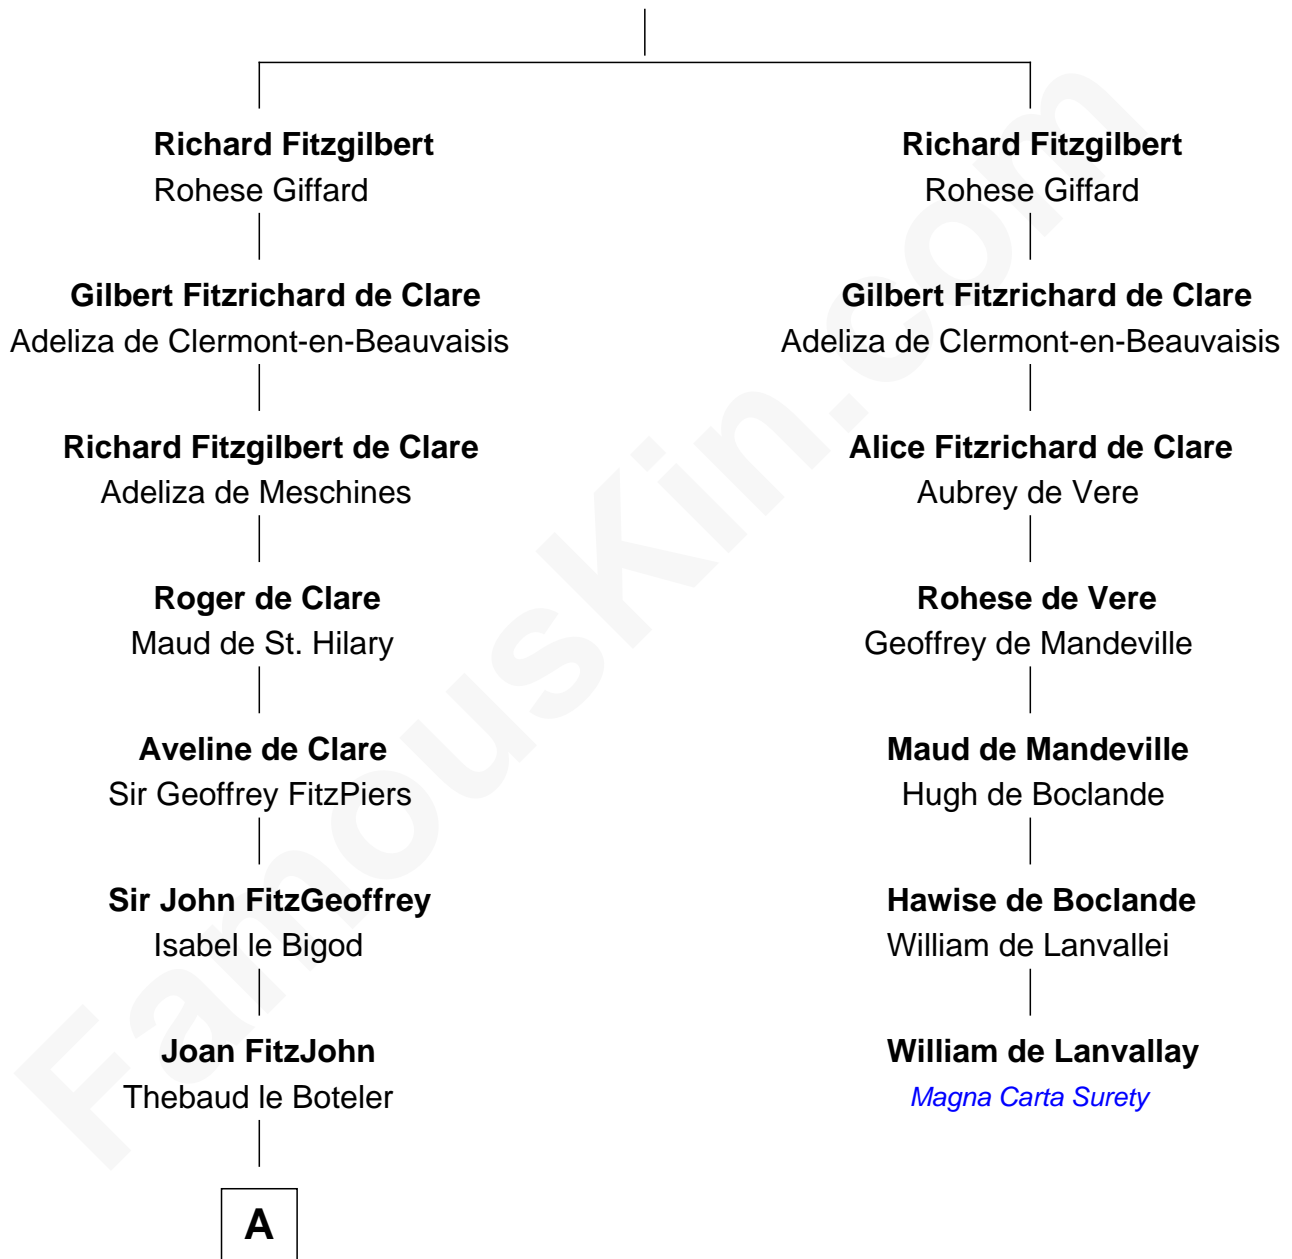

FamousKin.com Relationship Chart of

Jonathan Swift

Author of Gulliver's Travels

6th cousin 15 times removed of

William de Lanvalley

Magna Carta Surety

Gilbert Crispin

A

Sir Edmund Boteler

Joan FitzGerald

Sir James le Boteler

Eleanor de Bohun

Pernel le Boteler

Sir Gilbert Talbot

Sir Richard Talbot

Ankaret le Strange

Mary Talbot

Sir Thomas Greene

Sir Thomas Greene

Phillippa Ferrers

Elizabeth Greene

William Raleigh

Sir Edward Raleigh

Margaret Verney