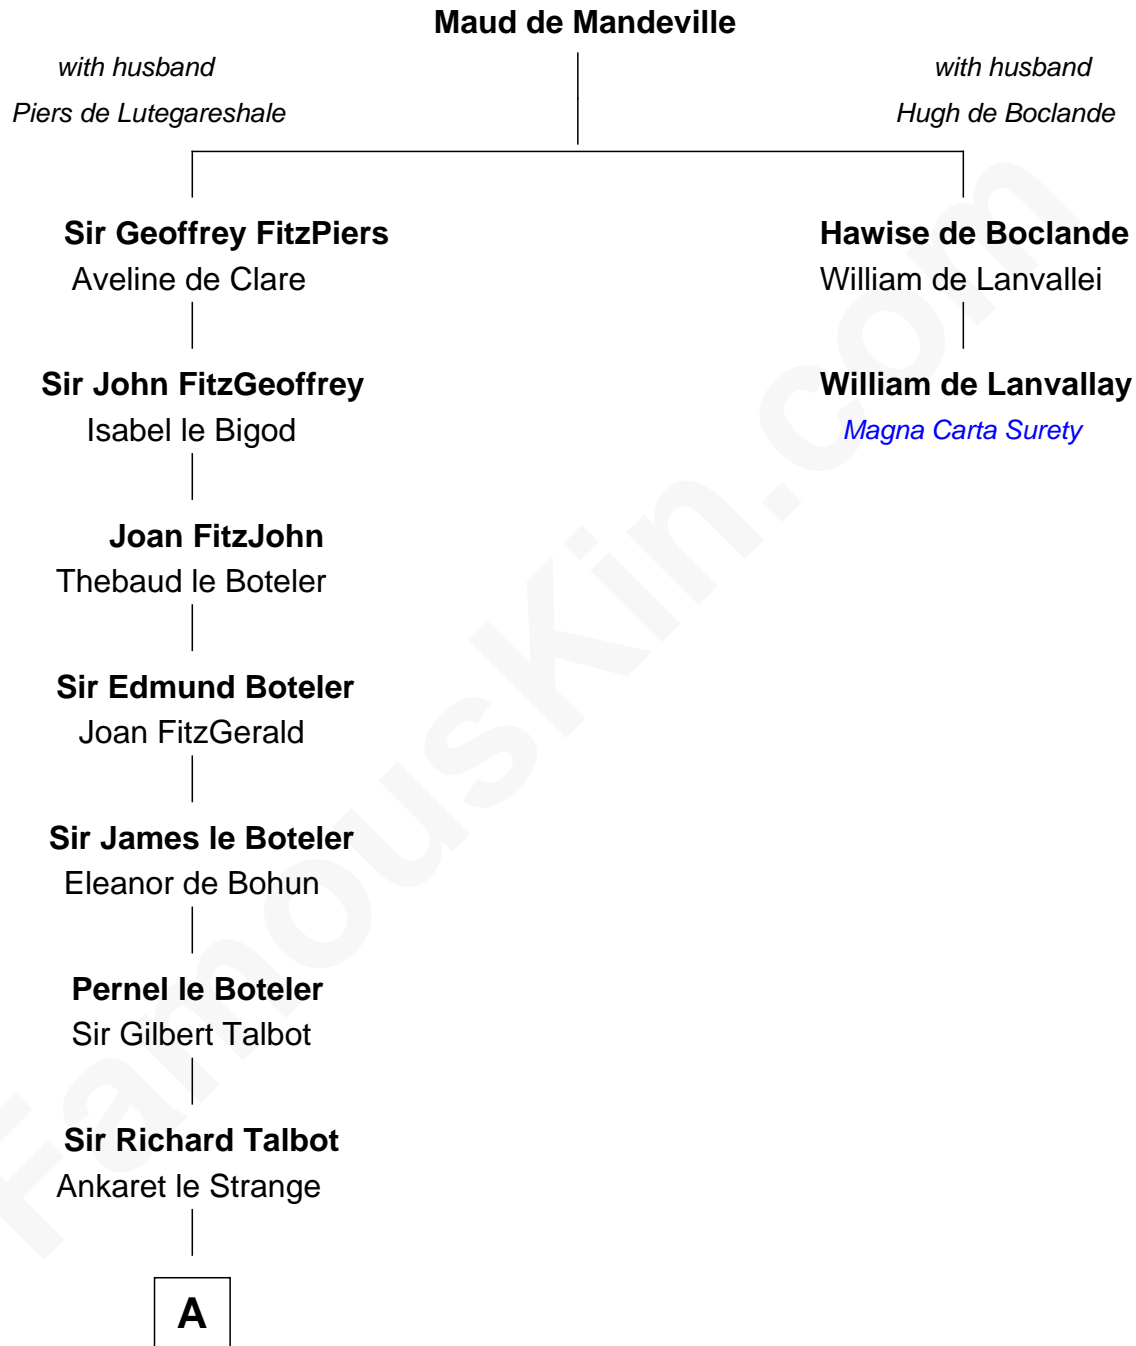

# FamousKin.com Relationship Chart of

**Jonathan Swift**

*Author of Gulliver's Travels*

1st cousin 16 times removed of

**William de Lanvallay**

*Magna Carta Surety*

**A**

—  
**Mary Talbot**

Sir Thomas Greene

—  
**Sir Thomas Greene**

Phillippa Ferrers

—  
**Elizabeth Greene**

William Raleigh

—  
**Sir Edward Raleigh**

Margaret Verney

—  
**Sir Edward Raleigh**