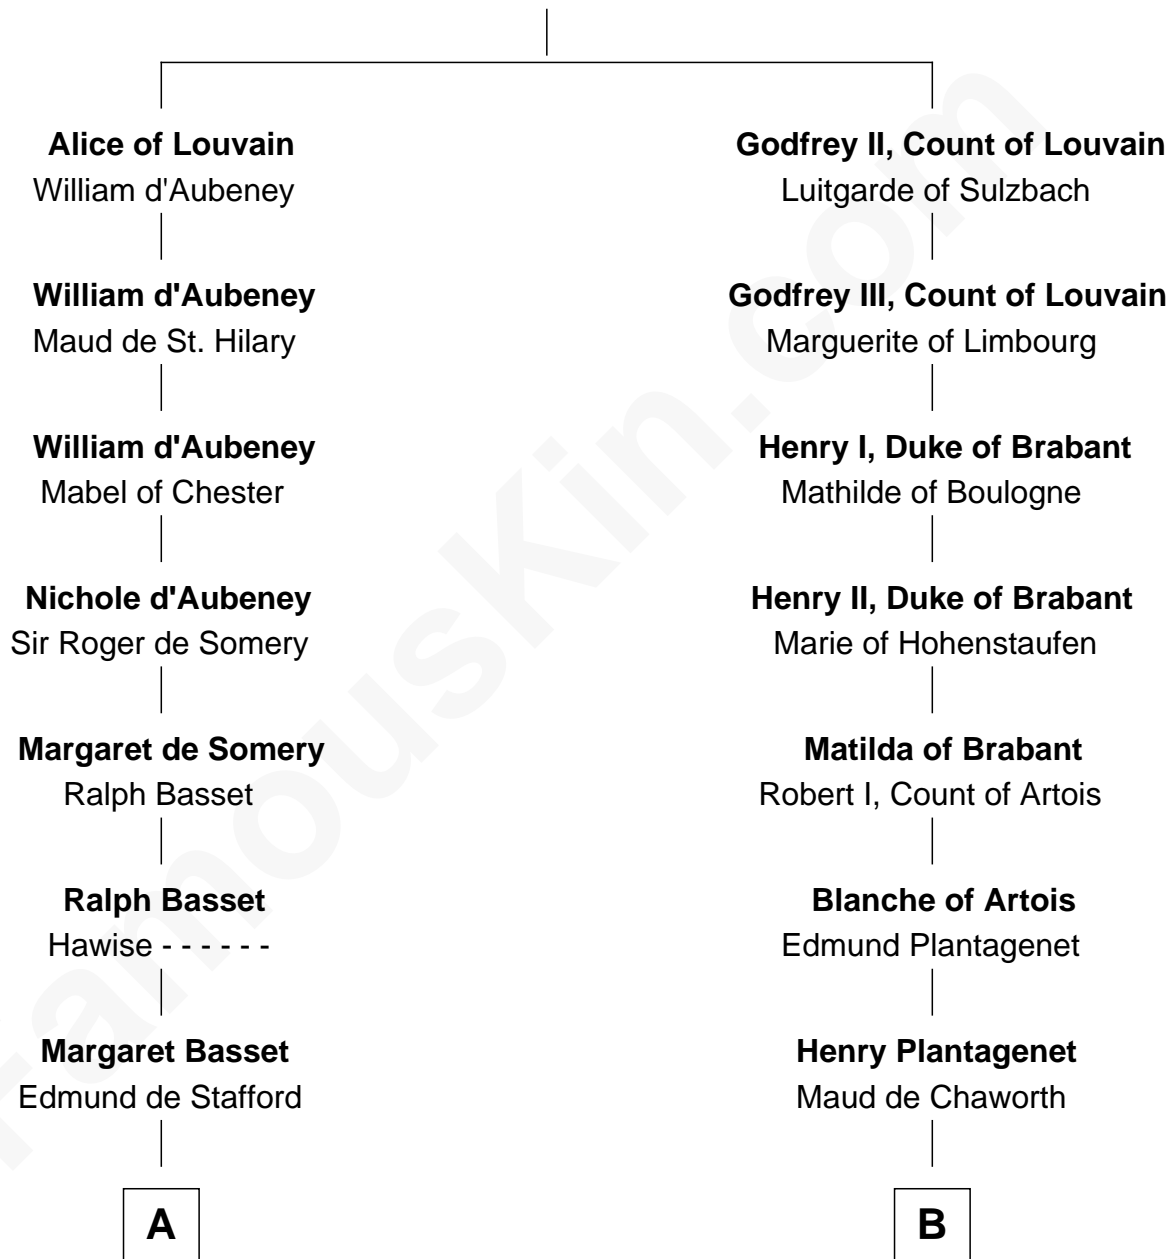

FamousKin.com Relationship Chart of

Jonathan Swift

Author of Gulliver's Travels

14th cousin 5 times removed of

Jane Seymour

3rd Wife of King Henry VIII

Gottfried I, Count of Louvain

Ide de Chiny

C

Elizabeth Dryden
Rev. Thomas Swift

Jonathan Swift
Abigail Erick

Jonathan Swift
Author of Gulliver's Travels

FamousKin.com