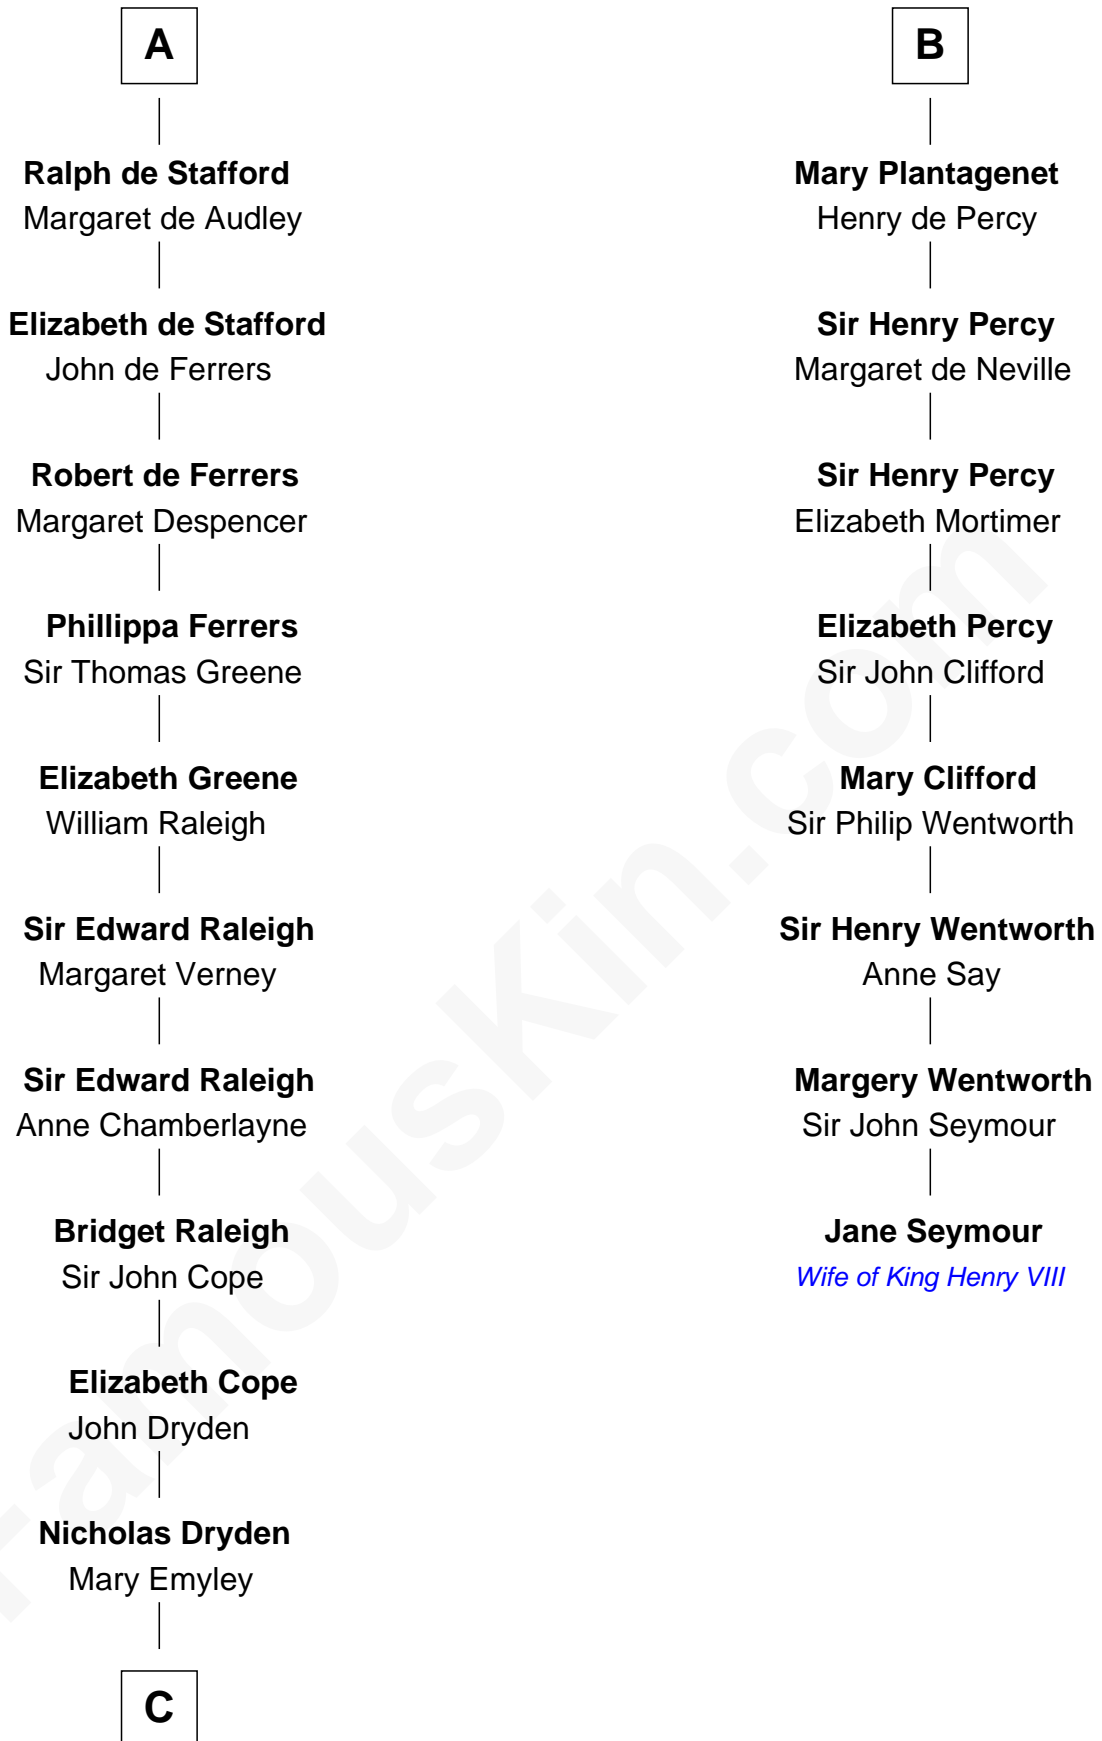

FamousKin.com Relationship Chart of

Jonathan Swift

Author of Gulliver's Travels

14th cousin 5 times removed of

Jane Seymour

3rd Wife of King Henry VIII

Gottfried I, Count of Louvain

Ide de Chiny