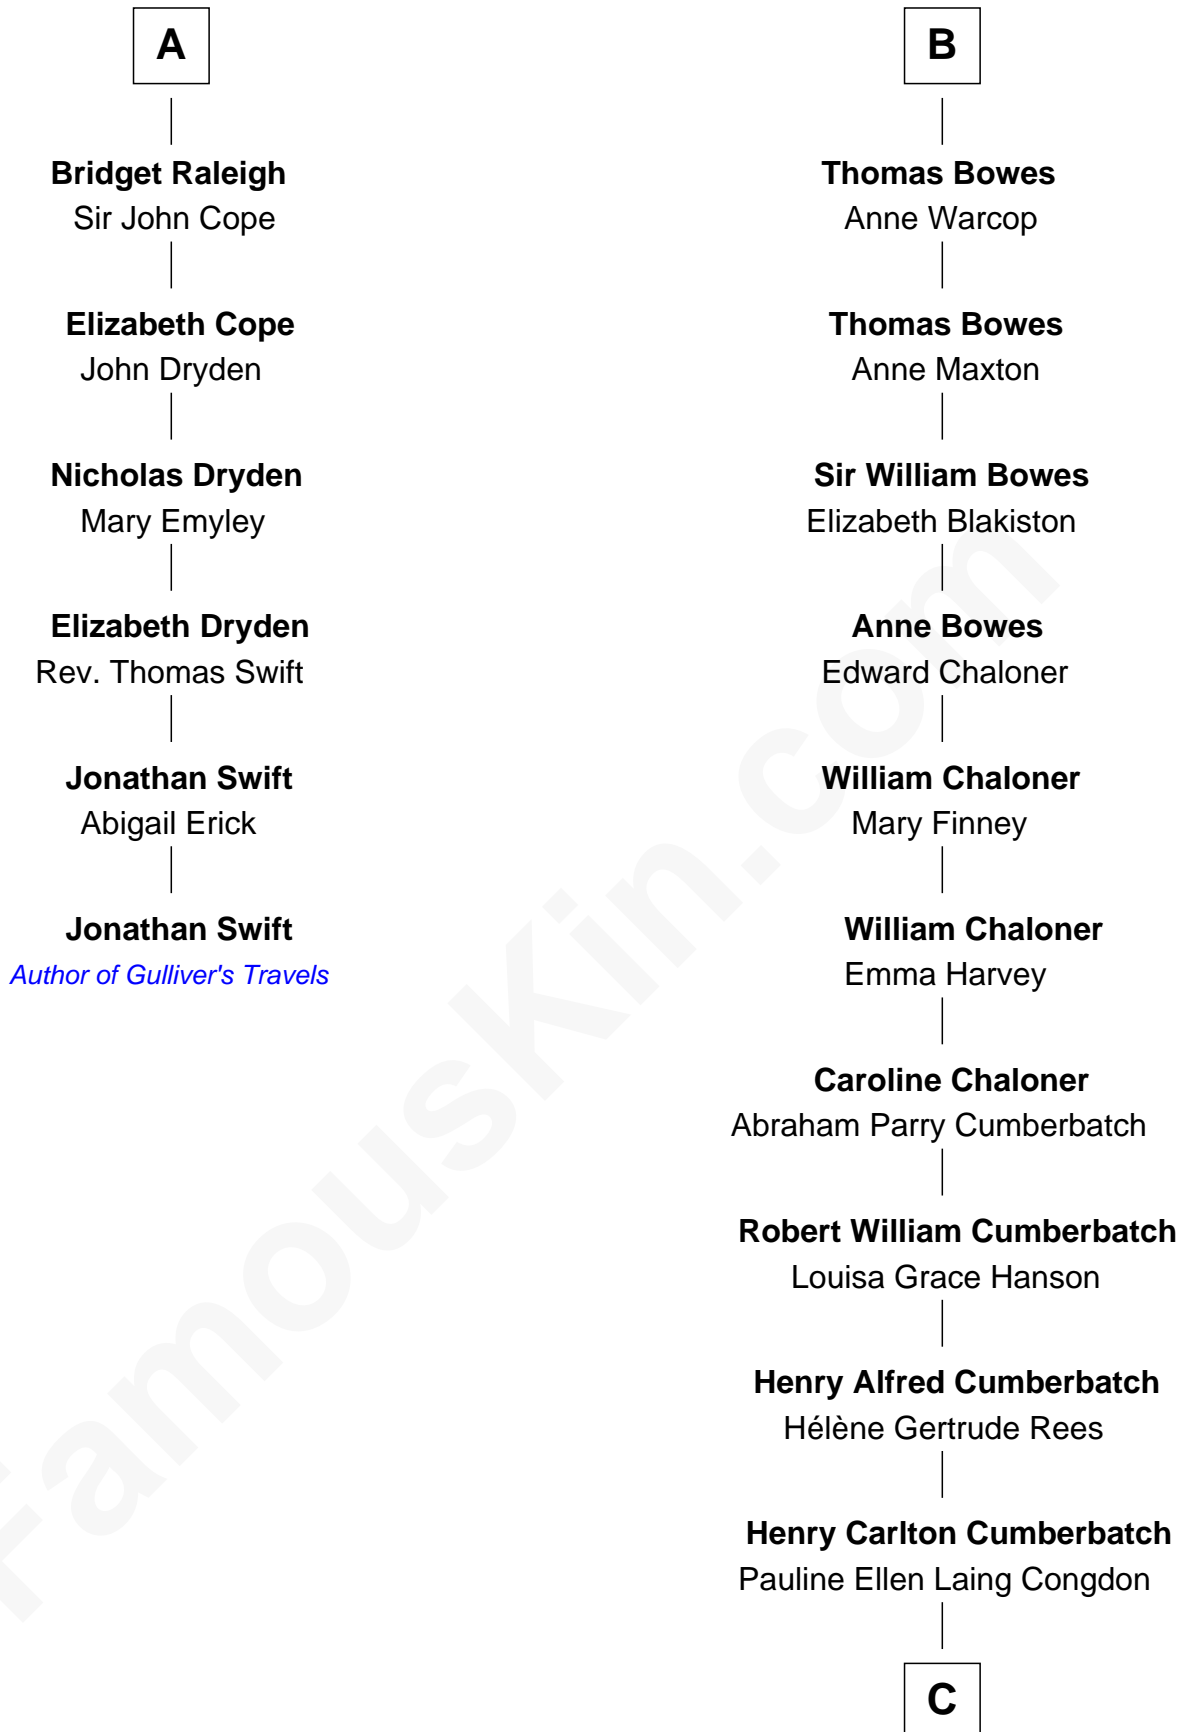

FamousKin.com Relationship Chart of

Jonathan Swift

Author of Gulliver's Travels

12th cousin 6 times removed of

Benedict Cumberbatch

Movie, Television and Stage Actor

Edmund Fitzalan

Alice de Warenne