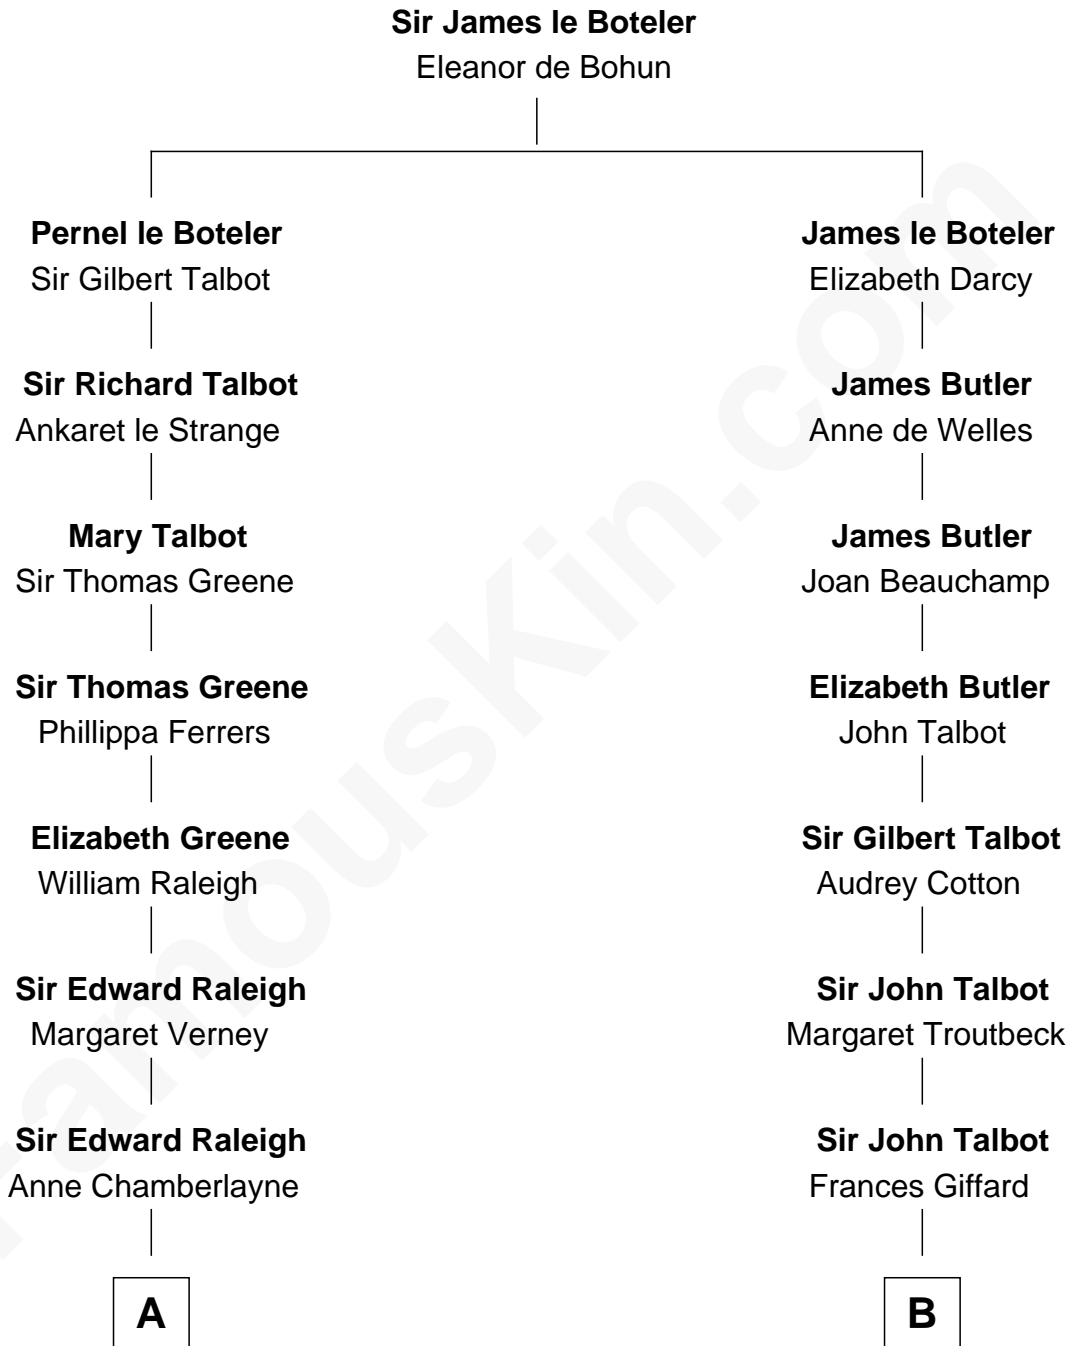

FamousKin.com Relationship Chart of

Jonathan Swift

Author of Gulliver's Travels

12th cousin 7 times removed of

Benedict Cumberbatch

Movie, Television and Stage Actor

C

Henry Carlton Cumberbatch