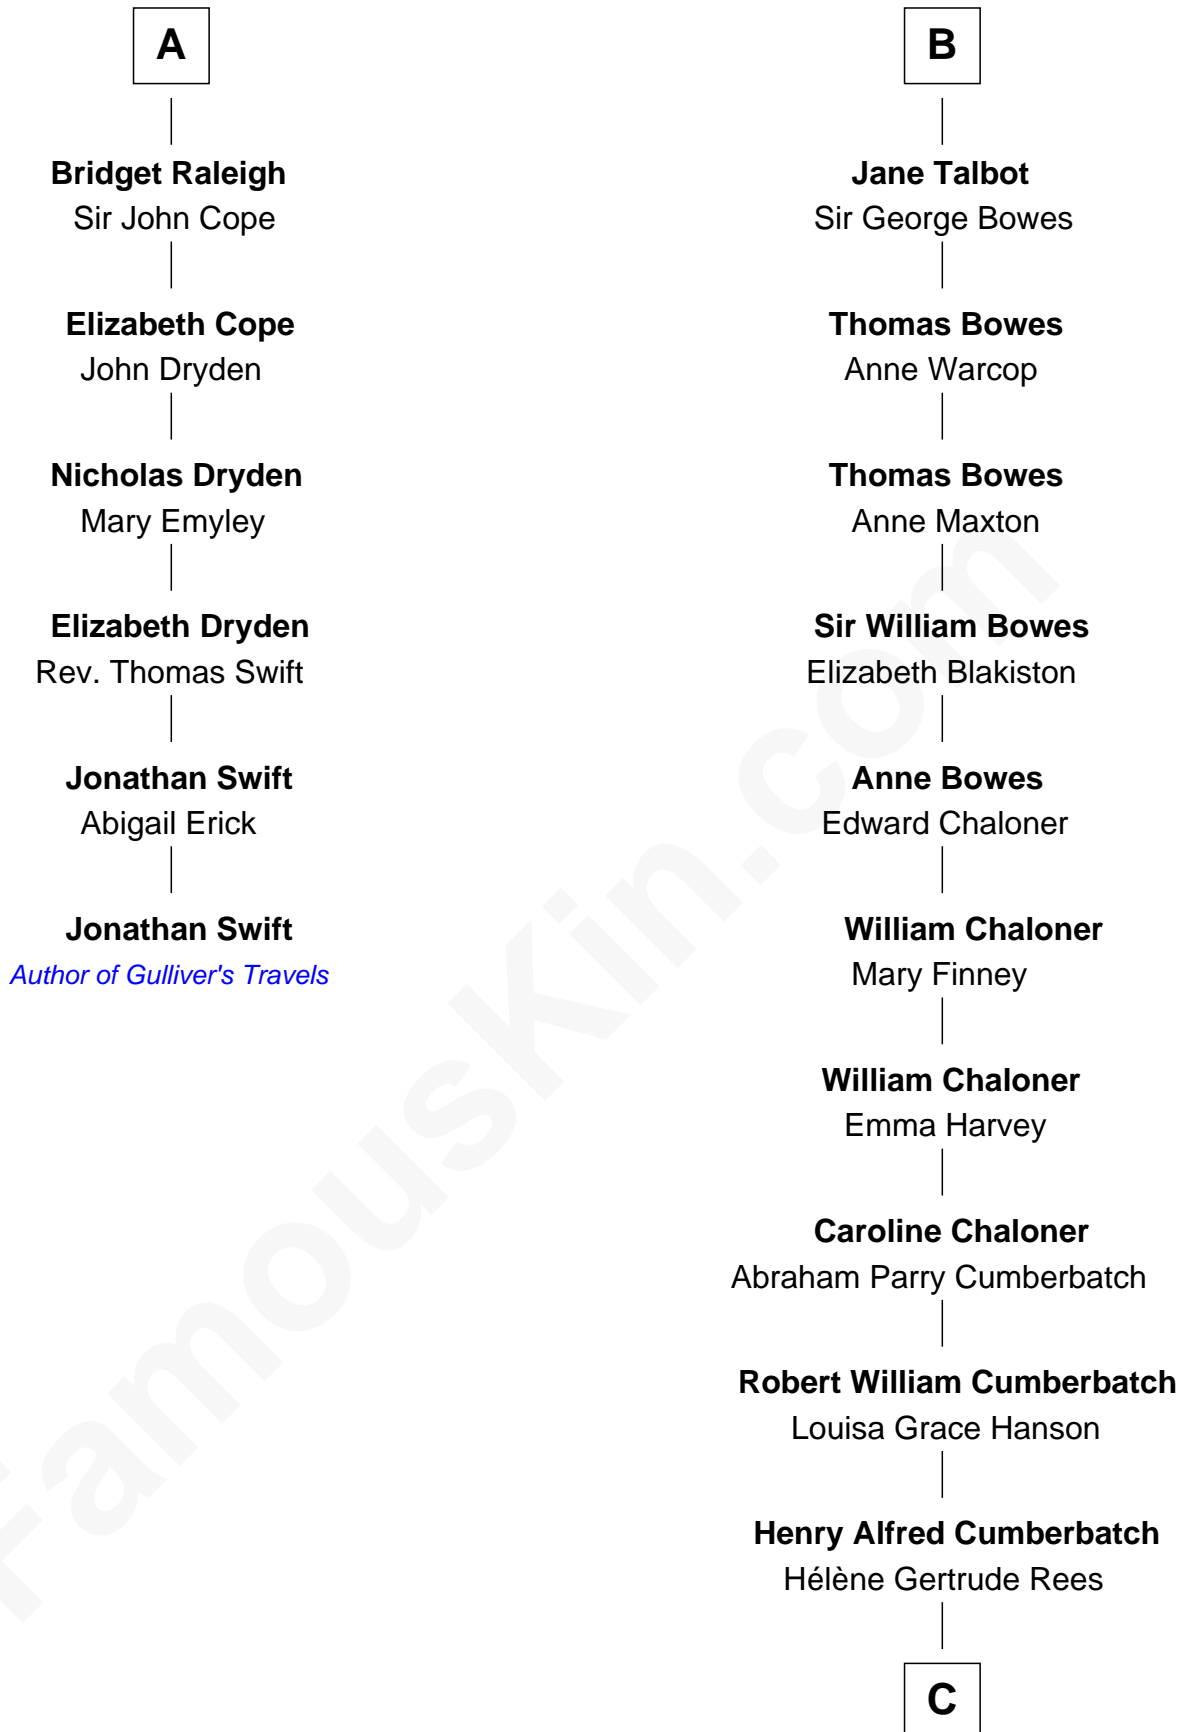

FamousKin.com Relationship Chart of

Jonathan Swift

Author of Gulliver's Travels

12th cousin 7 times removed of

Benedict Cumberbatch

Movie, Television and Stage Actor

C

Henry Carlton Cumberbatch