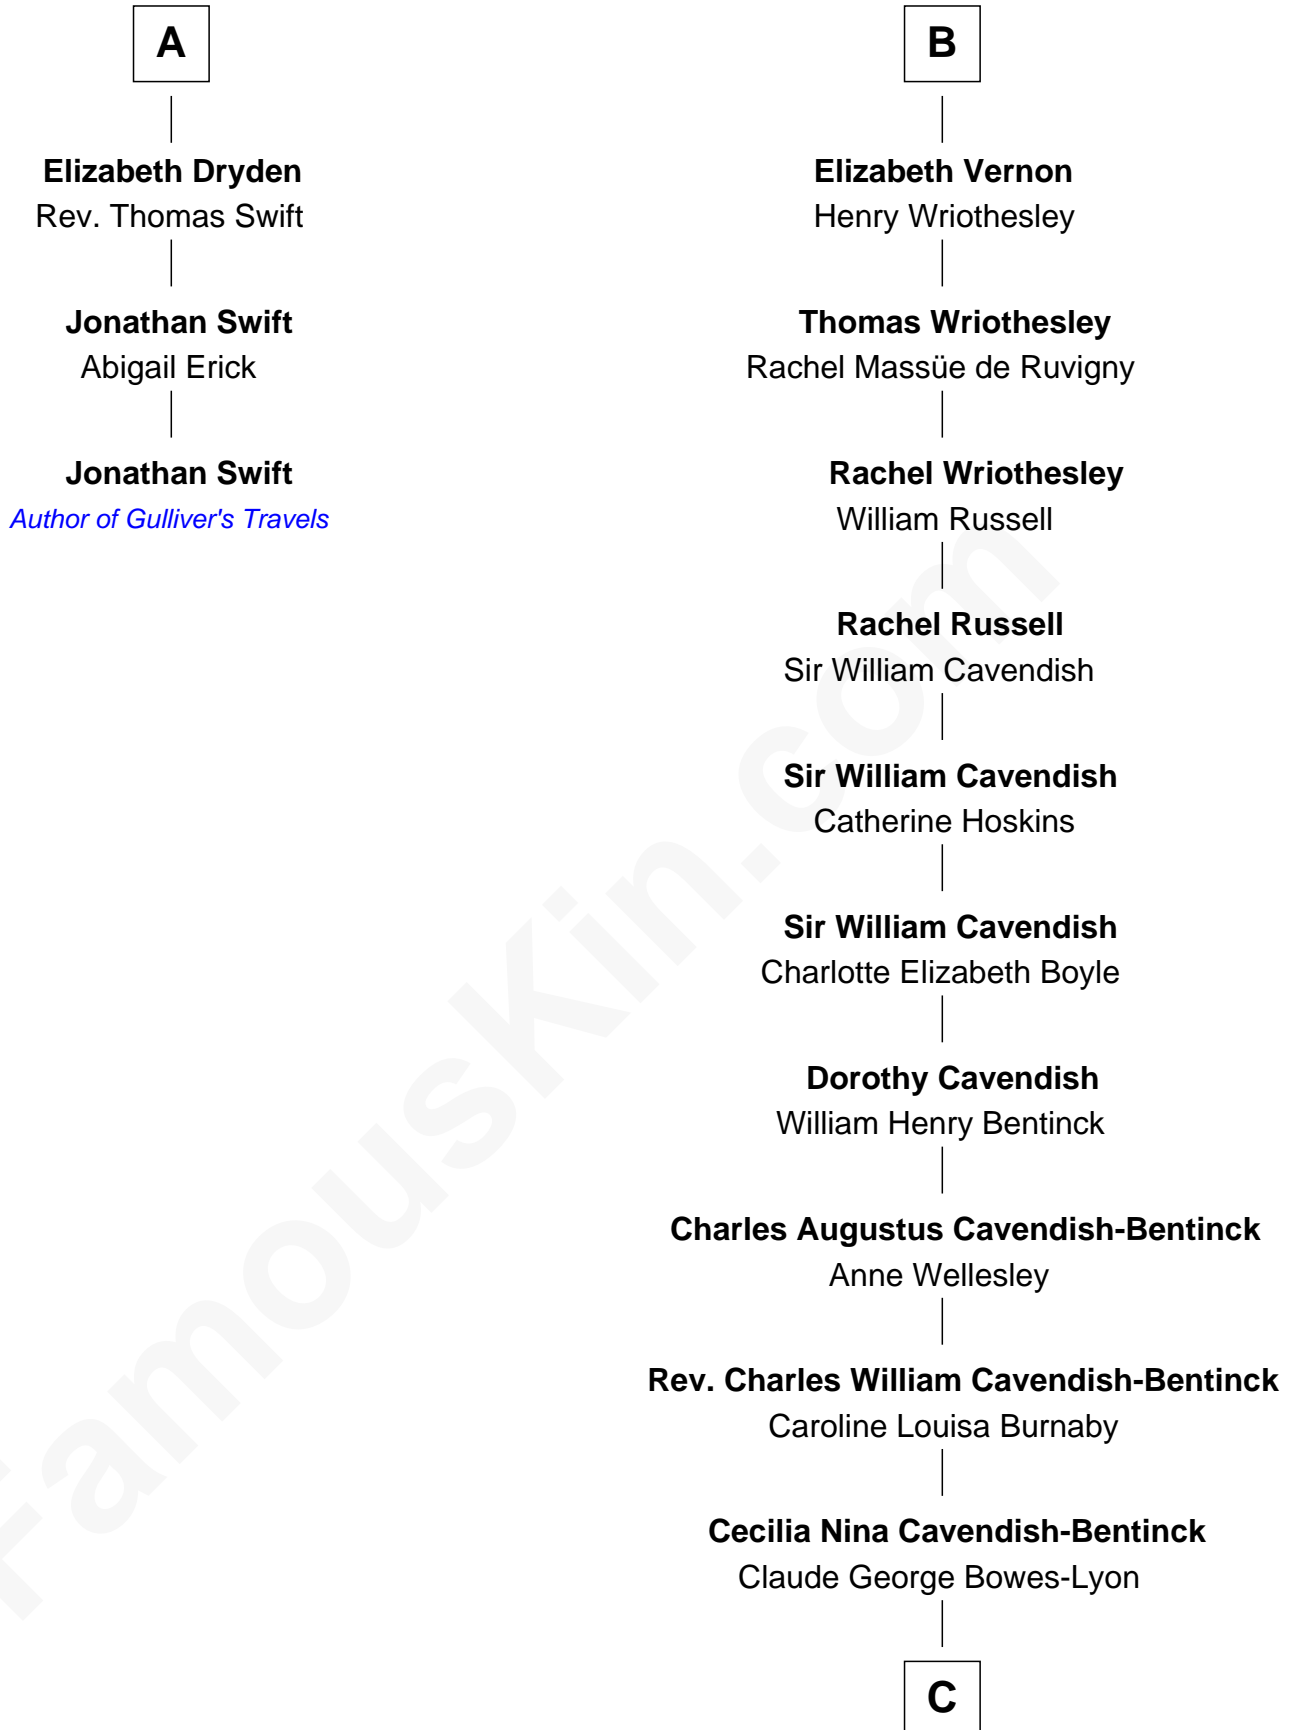

FamousKin.com Relationship Chart of

Jonathan Swift

Author of Gulliver's Travels

9th cousin 9 times removed of

Queen Elizabeth II

Queen of the United Kingdom

C

Elizabeth Bowes-Lyon
George VI, King of the United Kingdom

Queen Elizabeth II
Queen of the United Kingdom

FamousKin.com