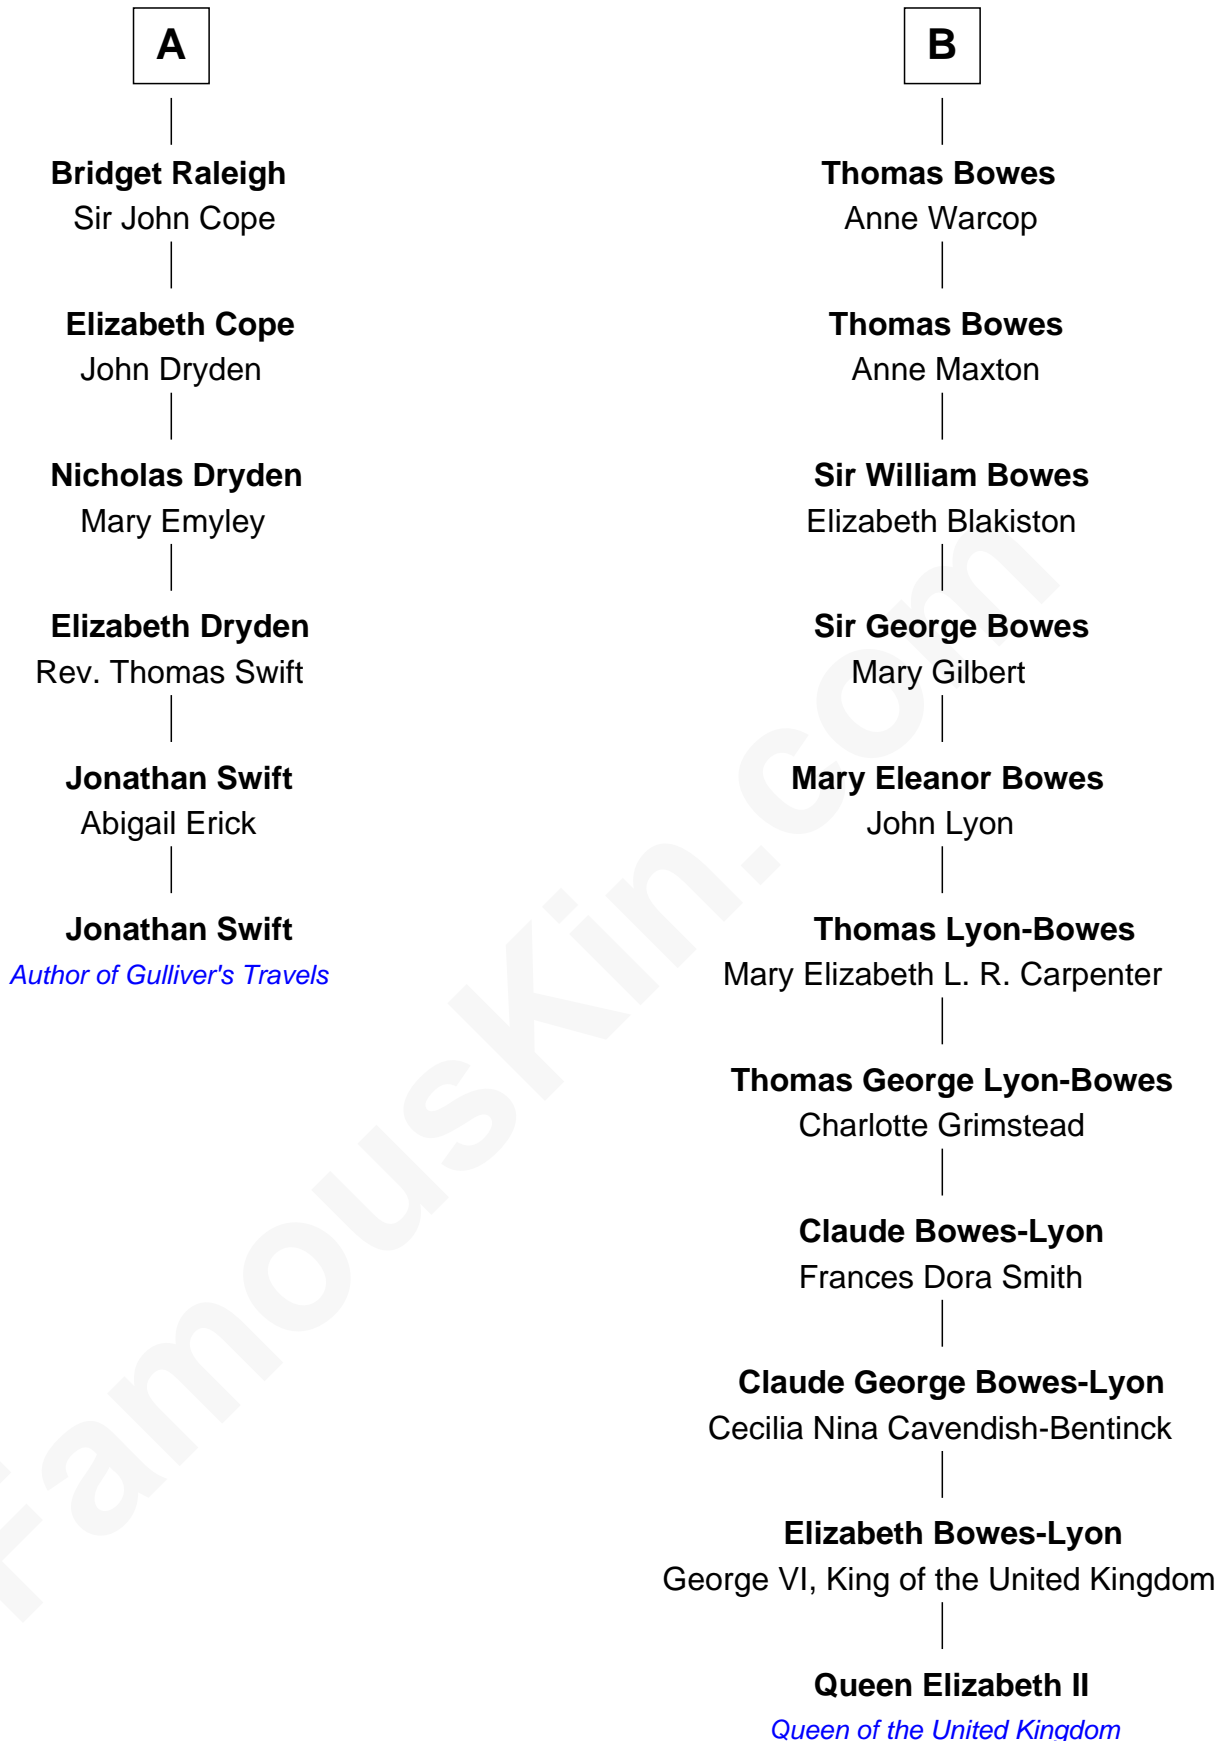

FamousKin.com Relationship Chart of

Jonathan Swift

Author of Gulliver's Travels

12th cousin 5 times removed of

Queen Elizabeth II

Queen of the United Kingdom

Edmund Fitzalan

Alice de Warenne

Elizabeth II photo by [Eric Draper](#)