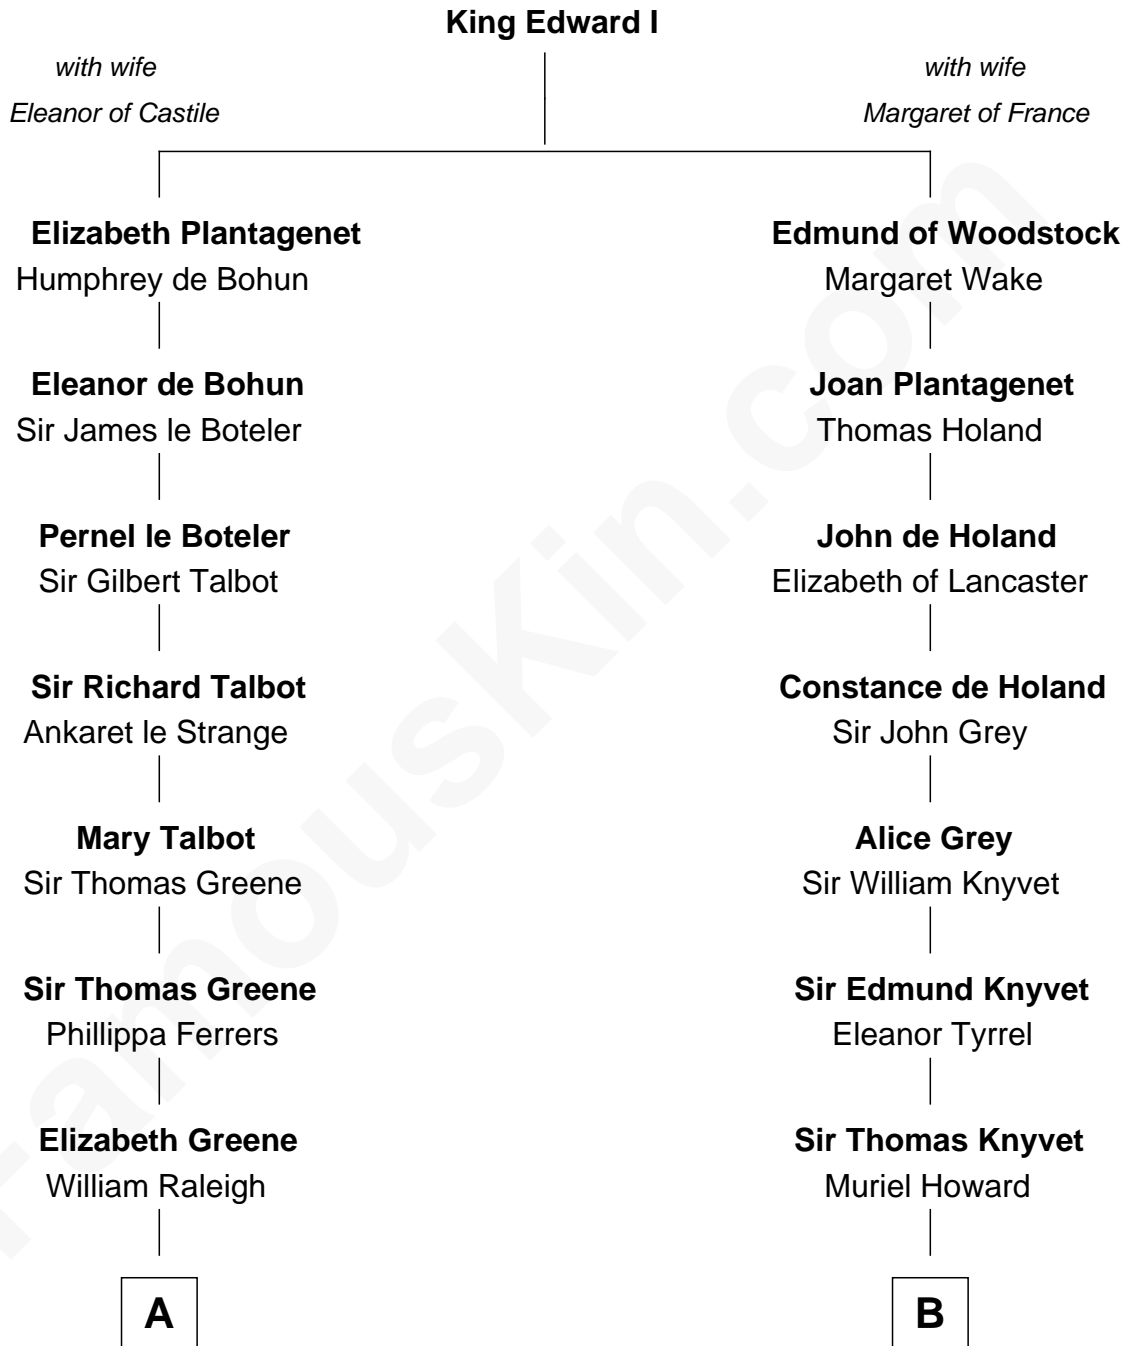

FamousKin.com Relationship Chart of

Jonathan Swift

Author of Gulliver's Travels

14th cousin 6 times removed of

Tilda Swinton

Movie Actress

C

Gertrude Clare Fetherstonhaugh

Cecil George Herbert Alers-Hankey

Mariora Beatrice Evelyn Rochfort Alers-Hankey

Alan Henry Campbell Swinton

Sir John Swinton

Judith Balfour Killen

Tilda Swinton

Movie Actress