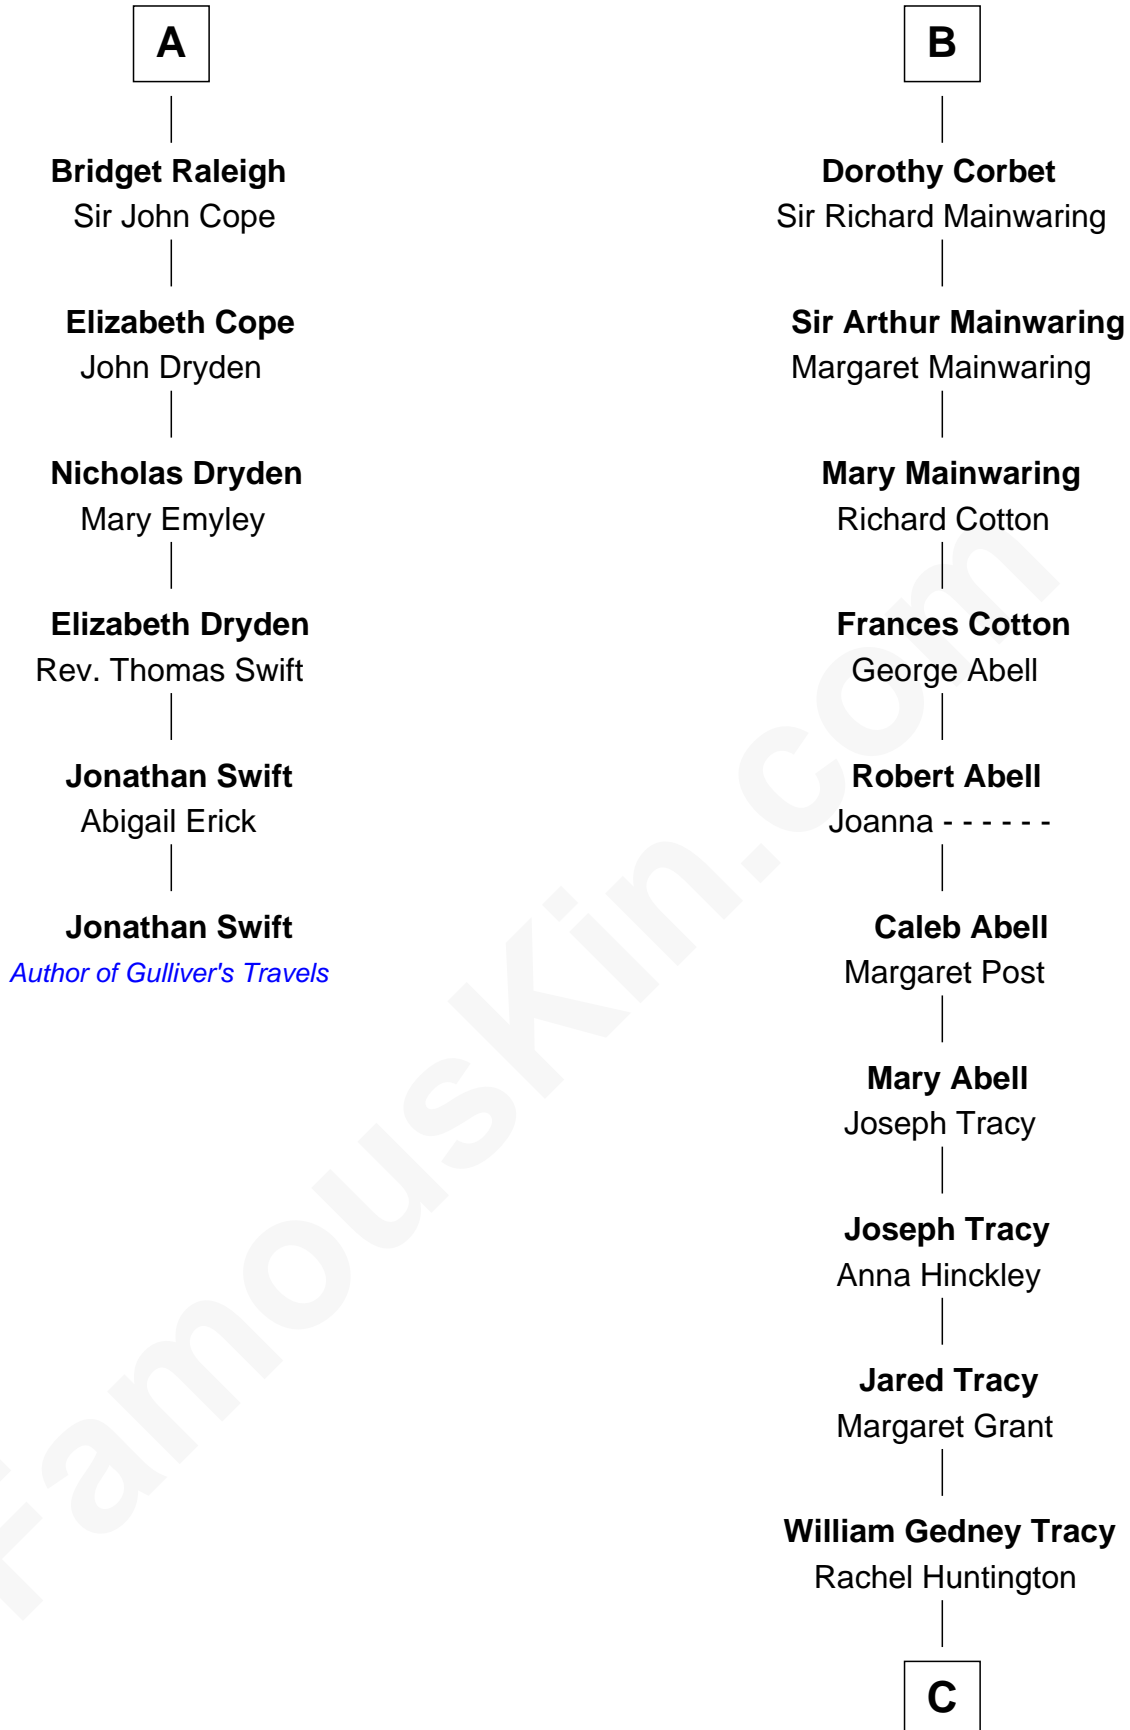

FamousKin.com Relationship Chart of

Jonathan Swift

Author of Gulliver's Travels

12th cousin 8 times removed of

Henry Sturgis Morgan

Co-Founder of Morgan Stanley

Edmund Fitzalan

Alice de Warenne

C

Charles F. Tracy

Louisa Kirkland

Frances Louisa Tracy

John Pierpont Morgan

John Pierpont Morgan

Jane Norton Grew

Henry Sturgis Morgan