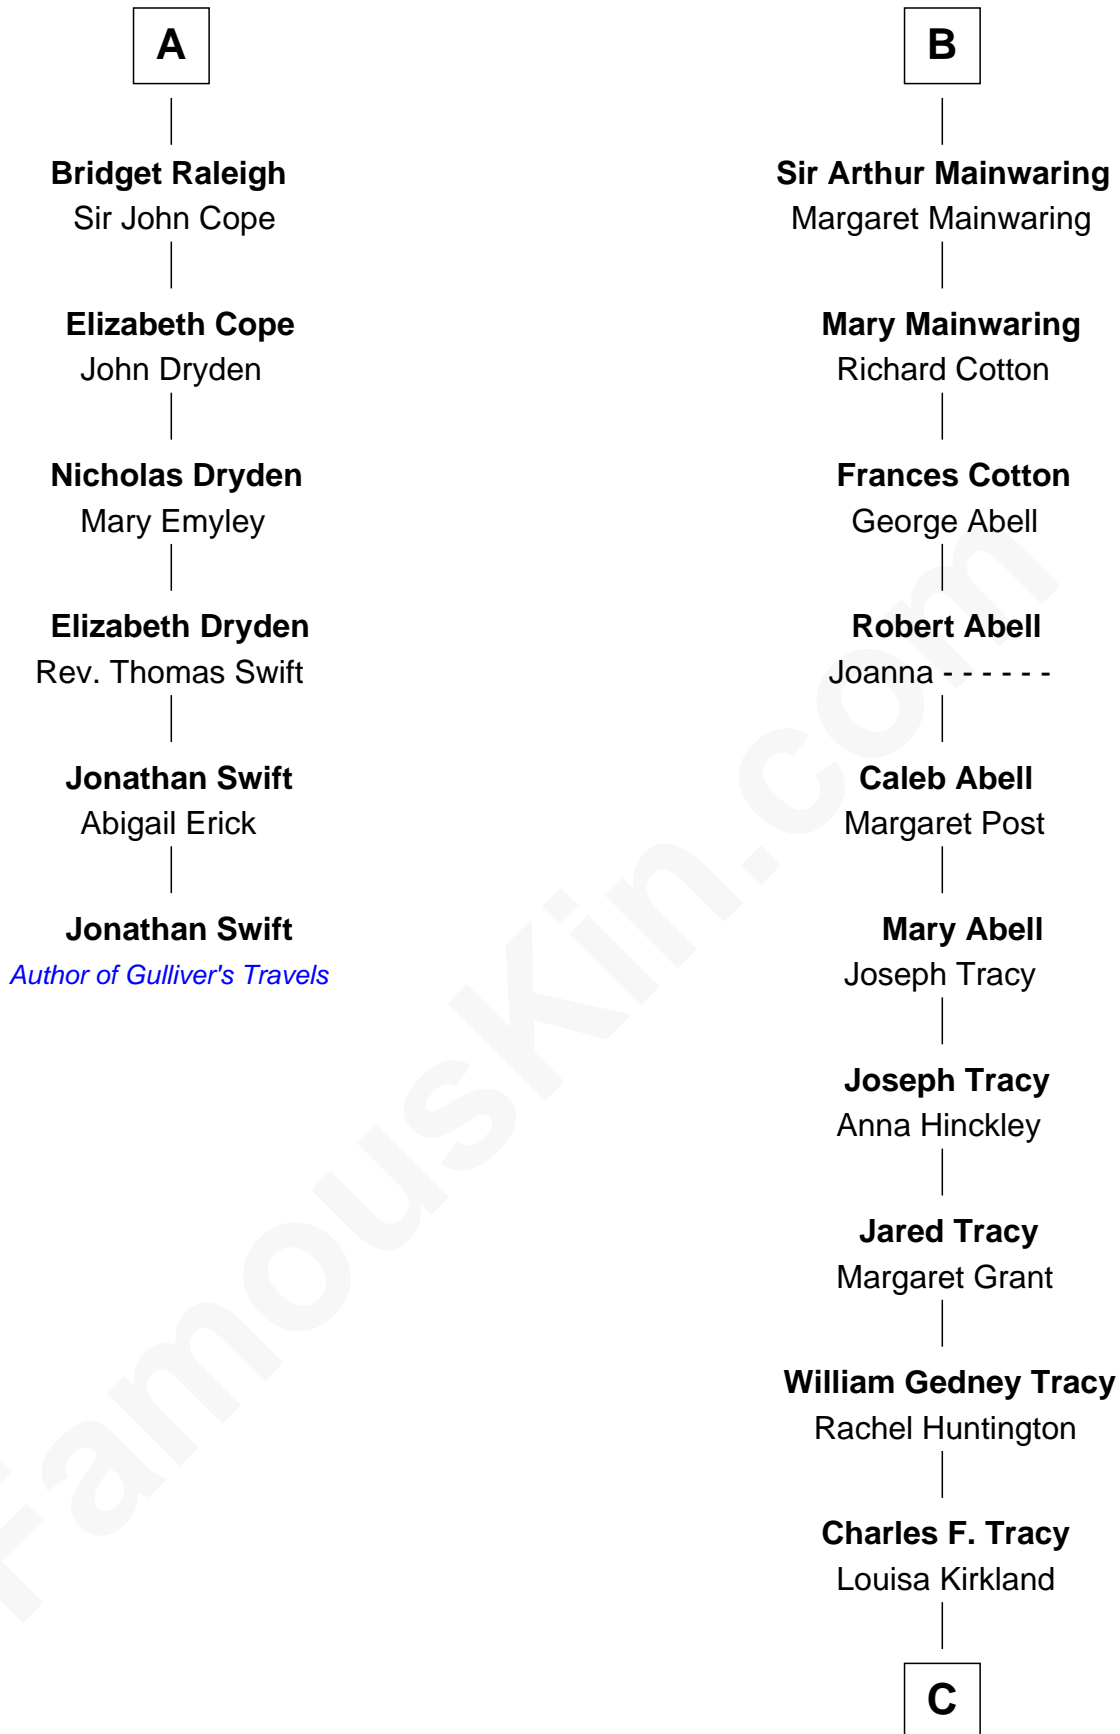

FamousKin.com Relationship Chart of

Jonathan Swift

Author of Gulliver's Travels

12th cousin 7 times removed of

Henry Sturgis Morgan

Co-Founder of Morgan Stanley

Sir James le Boteler

Eleanor de Bohun

Sir Henry Vernon

Elizabeth Vernon

Sir Robert Corbet

Dorothy Corbet

Sir Richard Mainwaring

B

C

Frances Louisa Tracy