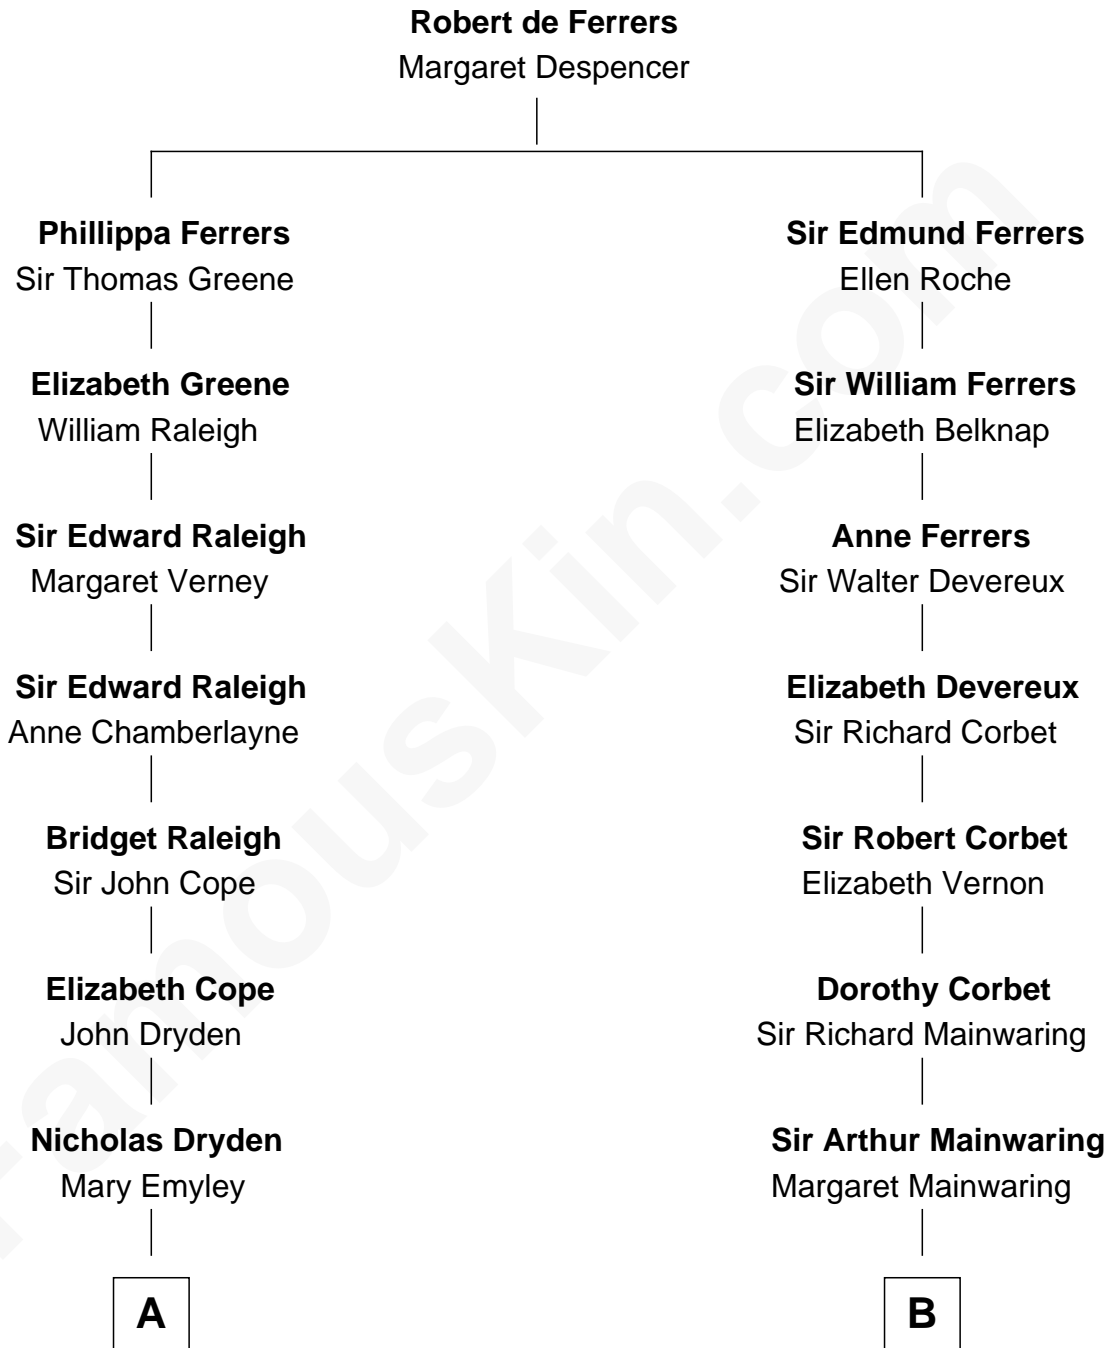

# FamousKin.com Relationship Chart of

**Jonathan Swift**

*Author of Gulliver's Travels*

9th cousin 8 times removed of

**J.P. Morgan, Jr.**

*American Banker and Philanthropist*

**A**

**Elizabeth Dryden**  
Rev. Thomas Swift

**Jonathan Swift**  
Abigail Erick

**Jonathan Swift**  
*Author of Gulliver's Travels*

**B**

**Mary Mainwaring**  
Richard Cotton

**Frances Cotton**  
George Abell

**Robert Abell**  
Joanna -----

**Caleb Abell**  
Margaret Post