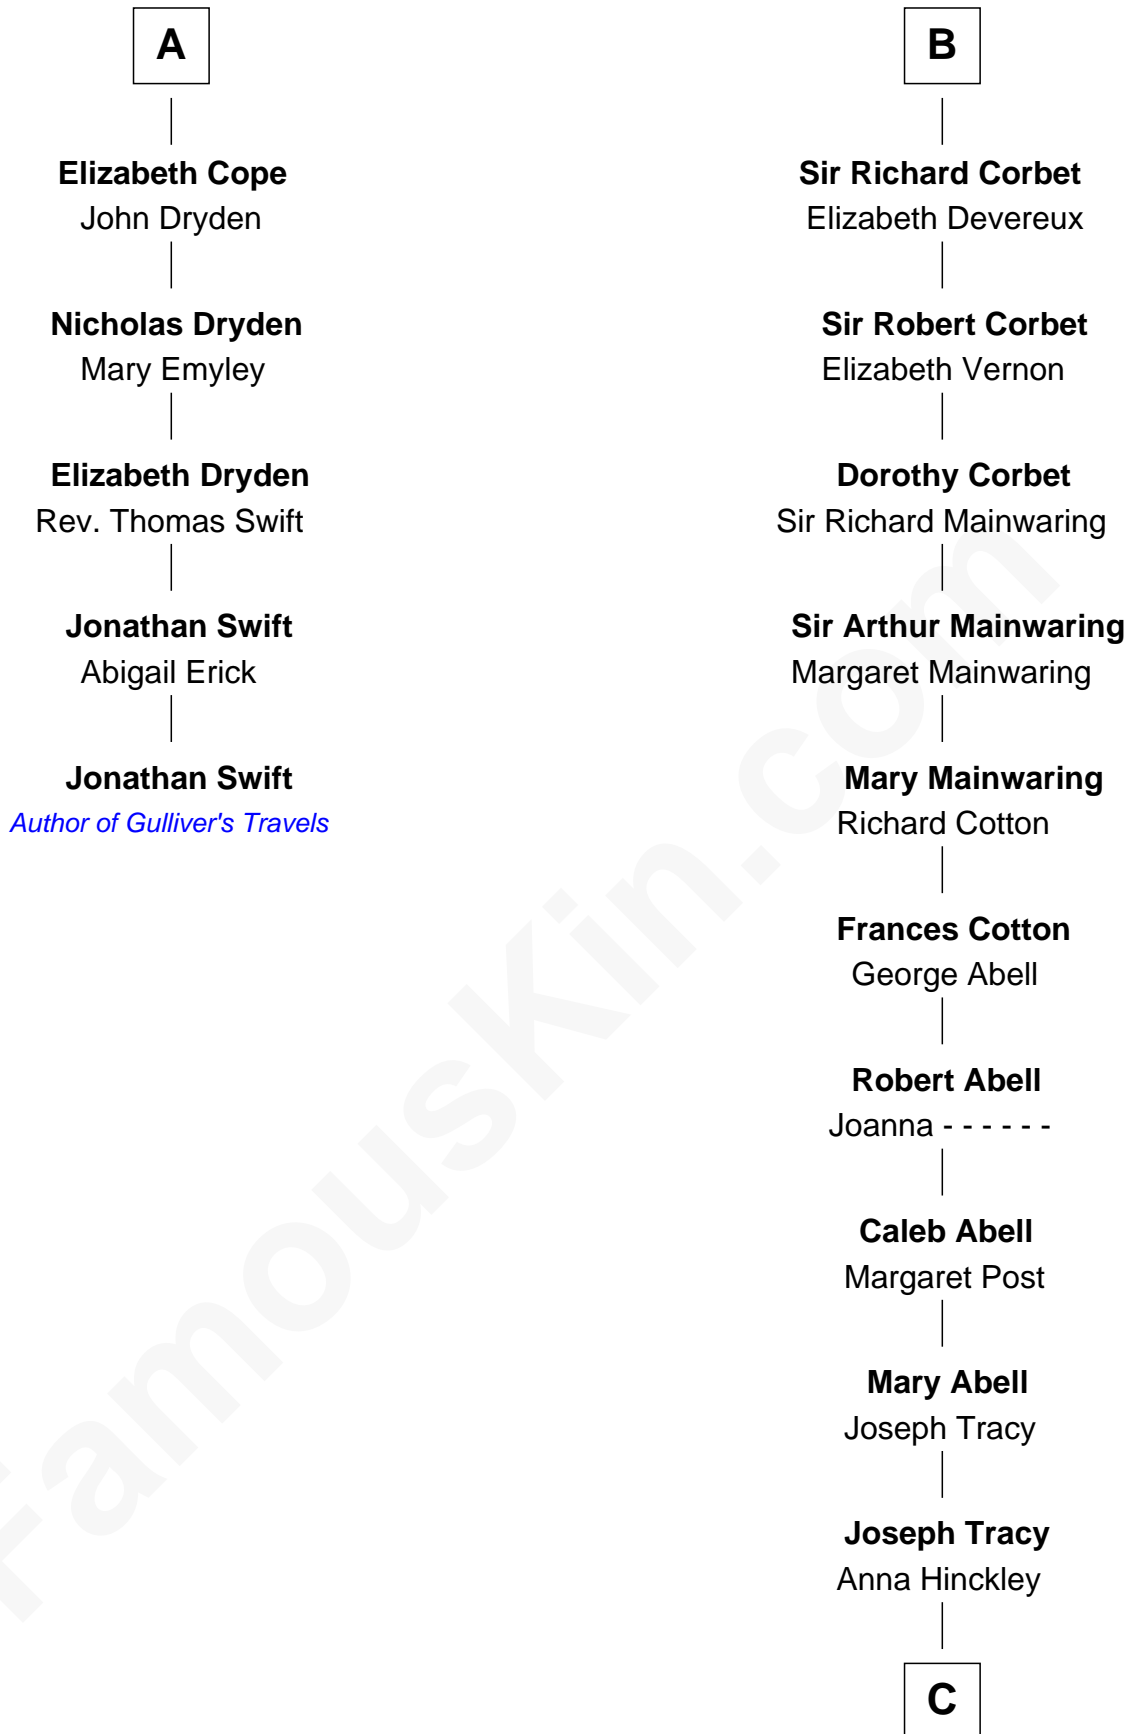

FamousKin.com Relationship Chart of

Jonathan Swift

Author of Gulliver's Travels

11th cousin 10 times removed of

J.P. Morgan, Jr.

American Banker and Philanthropist

Sir Gilbert Talbot

Pernel le Boteler

Sir Henry de Grey

Richard Grey

Blanche de la Vache

Alice Grey

Sir William Burley

Elizabeth Burley

Sir John Hopton

Sir Walter Hopton

Joan Mortimer

Sir Thomas Hopton

Eleanor Lucy

Elizabeth Hopton

Sir Roger Corbet

B

C

—
Jared Tracy

Margaret Grant

—
William Gedney Tracy

Rachel Huntington

—
Charles F. Tracy

Louisa Kirkland

—
Frances Louisa Tracy

John Pierpont Morgan

—
J.P. Morgan, Jr.