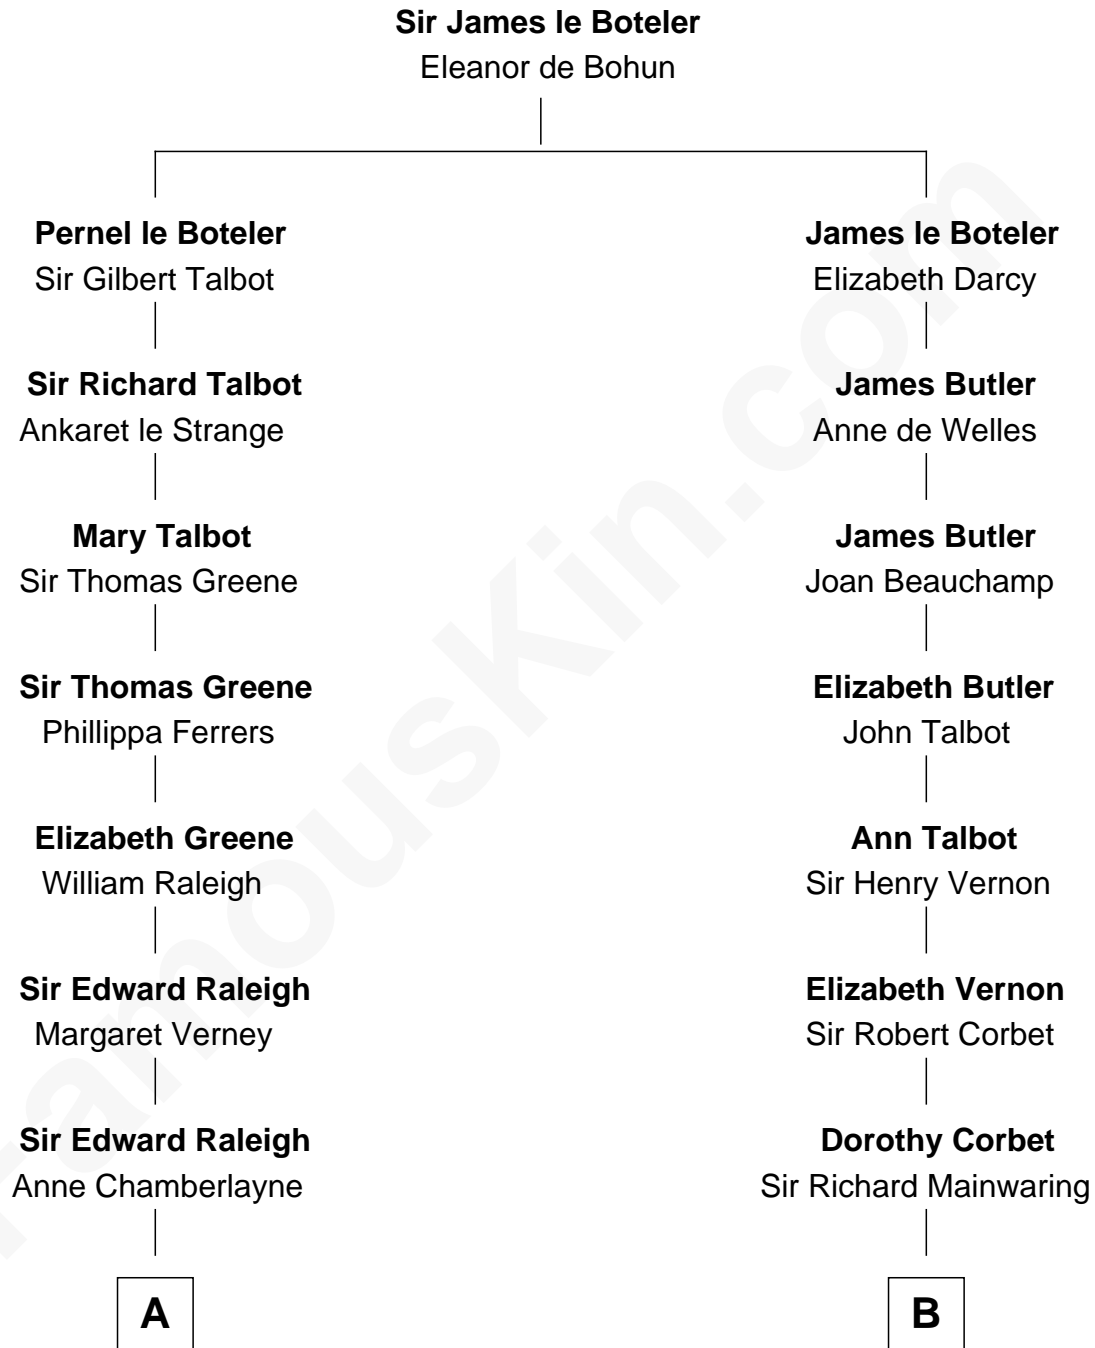

FamousKin.com Relationship Chart of

Jonathan Swift

Author of Gulliver's Travels

12th cousin 6 times removed of

J.P. Morgan, Jr.

American Banker and Philanthropist

C

Frances Louisa Tracy