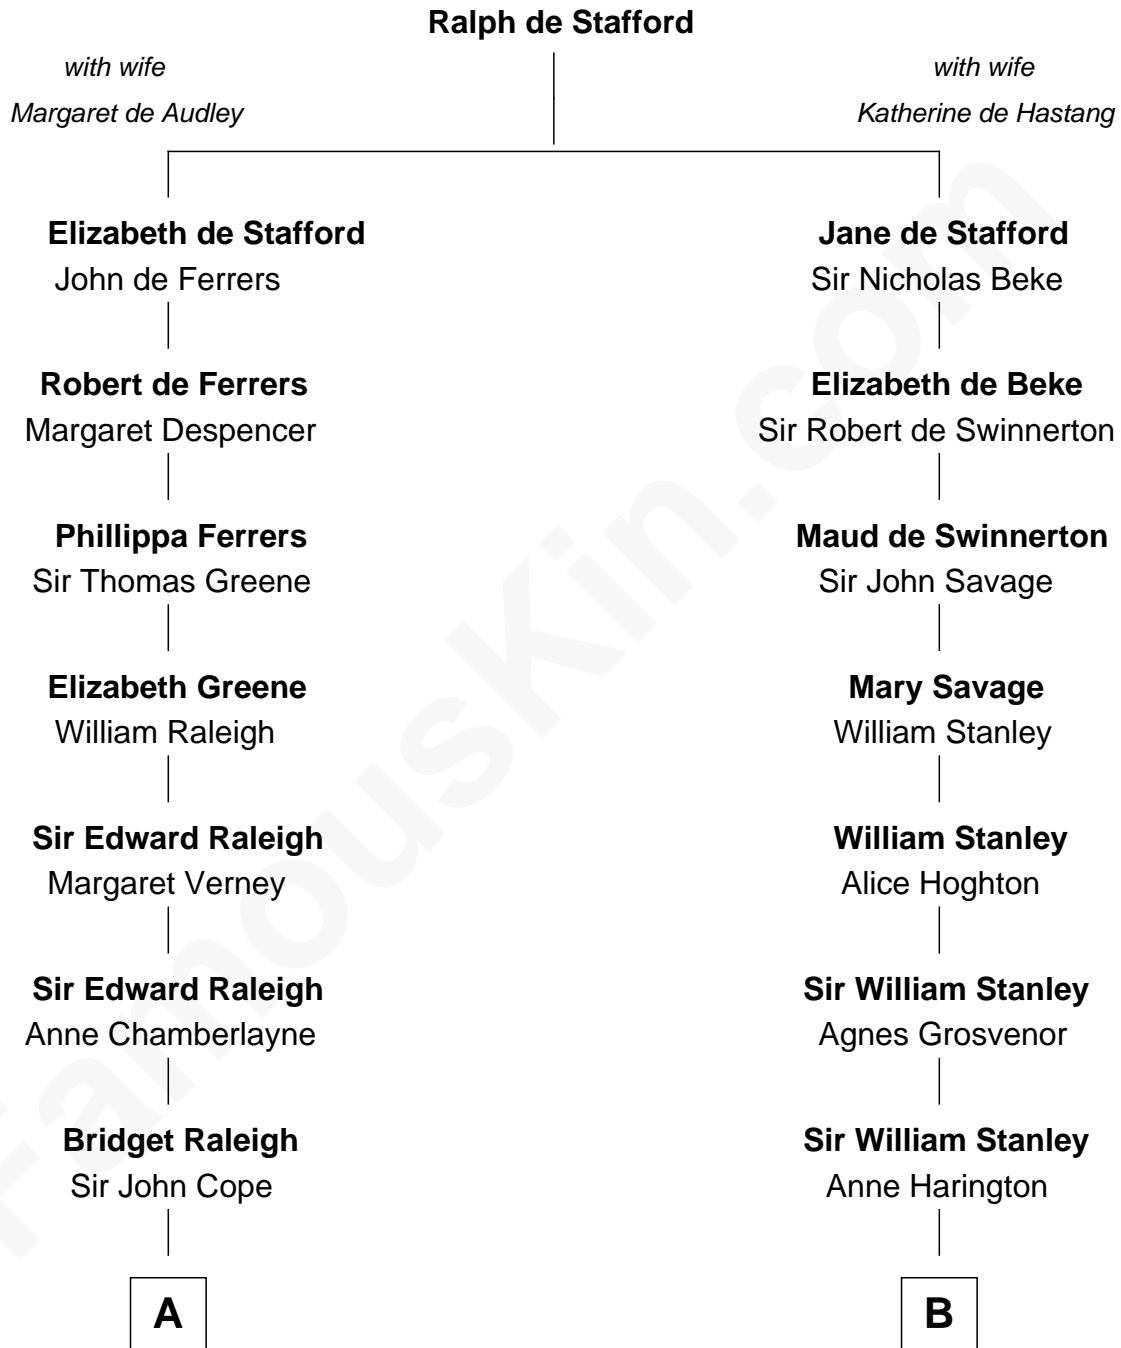

FamousKin.com

Relationship Chart of

Jonathan Swift

Author of Gulliver's Travels

11th cousin 3 times removed of

Thomas Sim Lee

2nd and 7th Governor of Maryland

A