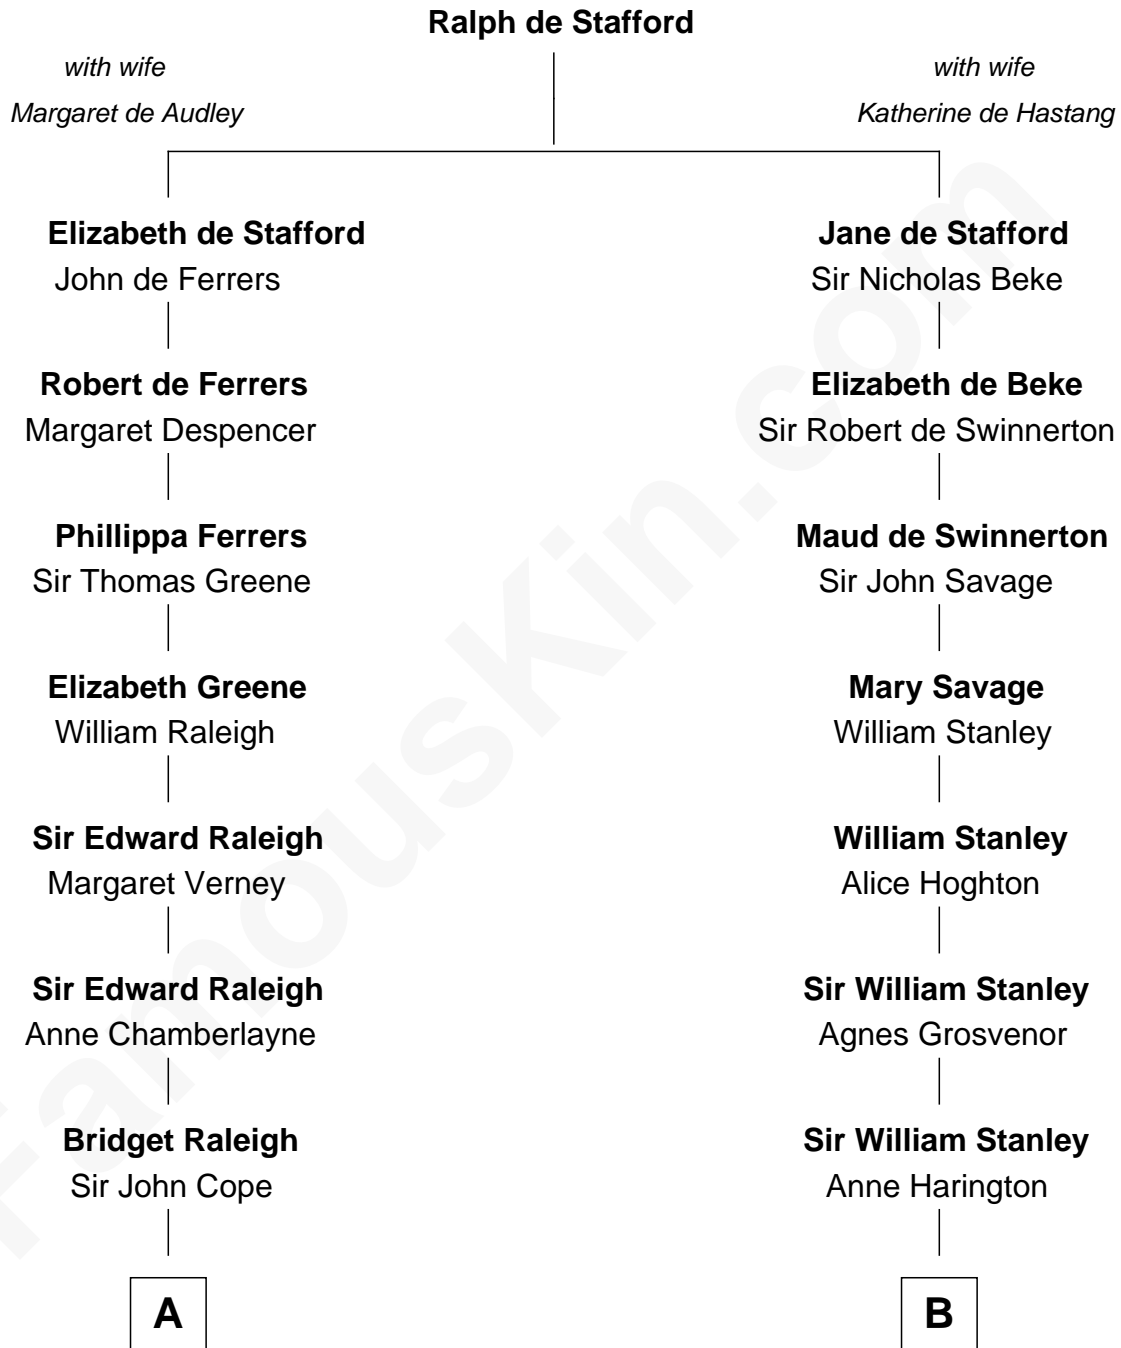

FamousKin.com Relationship Chart of

Jonathan Swift

Author of Gulliver's Travels

11th cousin 6 times removed of

Henry Lloyd

40th Governor of Maryland

A

Elizabeth Cope