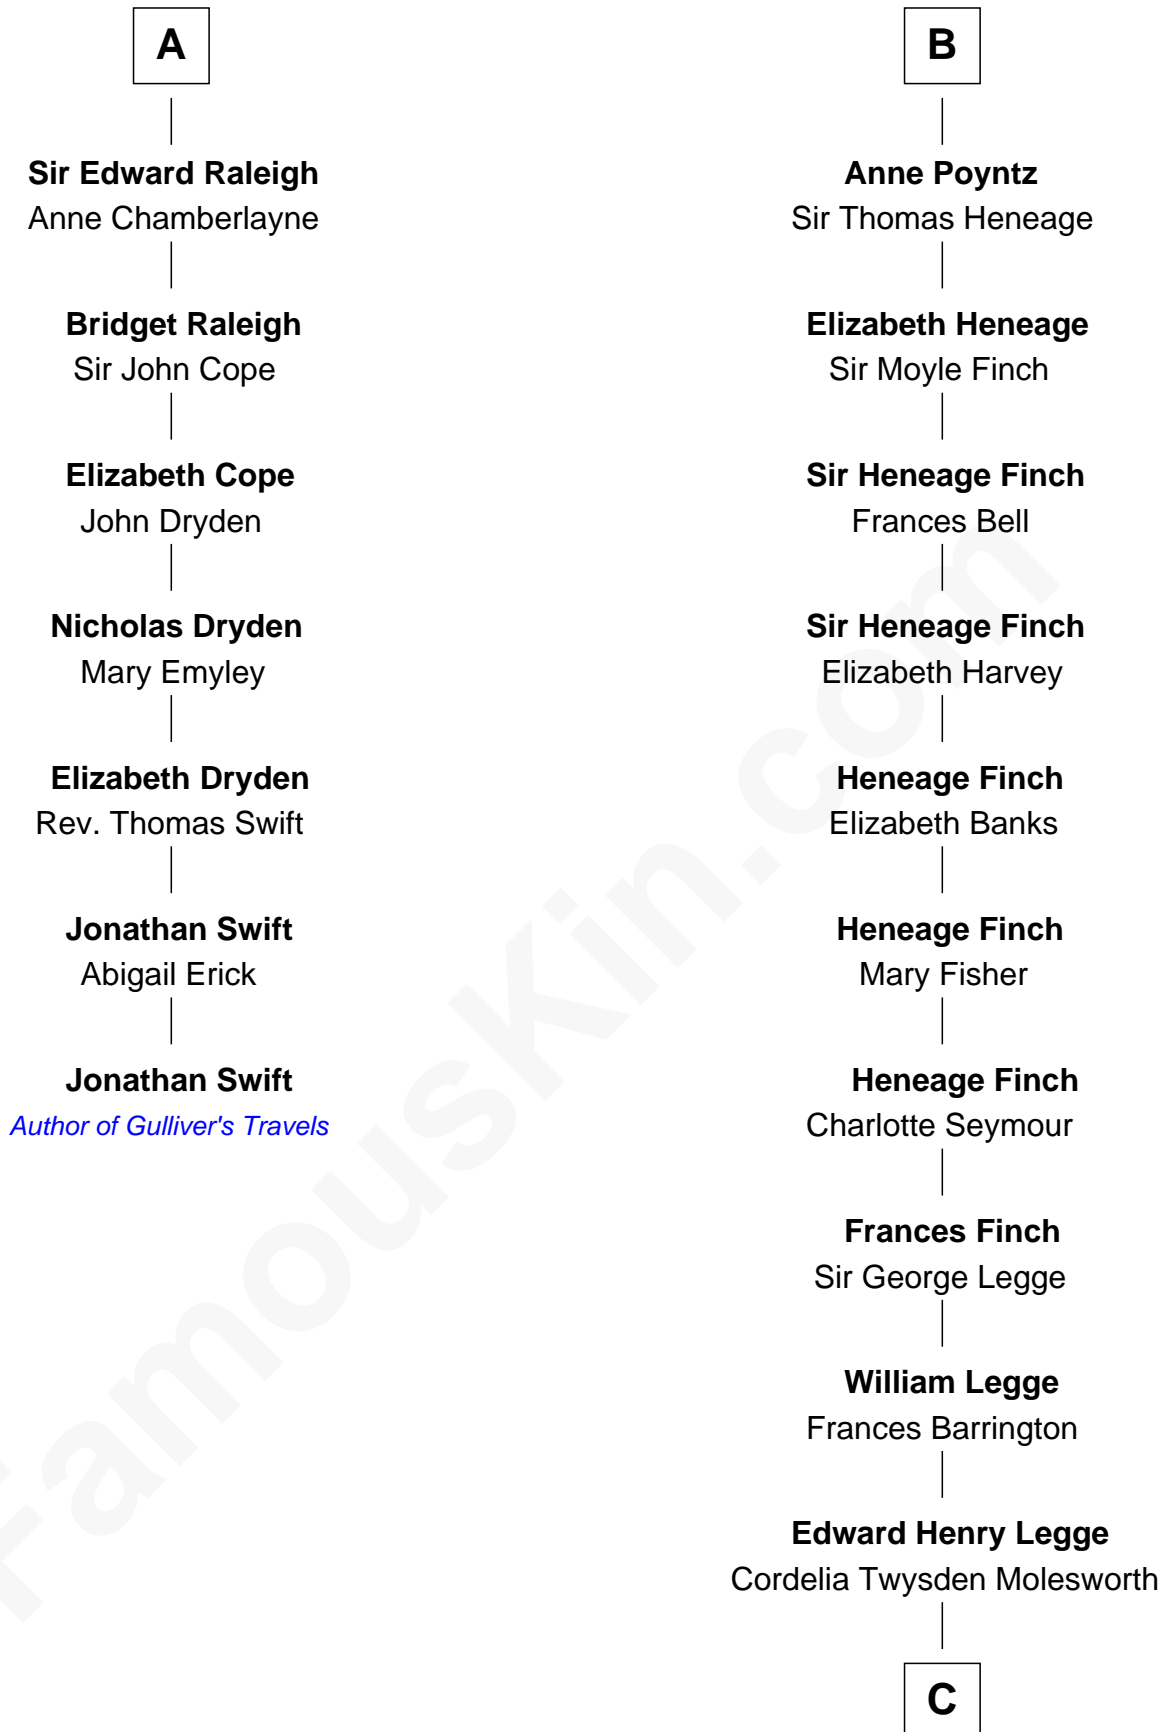

# FamousKin.com Relationship Chart of

**Jonathan Swift**

*Author of Gulliver's Travels*

13th cousin 7 times removed of

**Kit Harington**

*TV Actor - "Game of Thrones"*

**Humphrey de Bohun**

Elizabeth Plantagenet

**Eleanor de Bohun**

Sir James le Boteler

**Pernel le Boteler**

Sir Gilbert Talbot

**Sir Richard Talbot**

Ankaret le Strange

**Mary Talbot**

Sir Thomas Greene

**Sir Thomas Greene**

Phillippa Ferrers

**Elizabeth Greene**

William Raleigh

**Sir Edward Raleigh**

Margaret Verney

**A**

**Margaret de Bohun**

Sir William Huddesfield

**Elizabeth Huddesfield**

Sir Anthony Poyntz

**Sir Nicholas Poyntz**

Joan Berkeley

**B**

**C**

**Lois Marjorie Legge**  
Ernest Wriothesley Denny