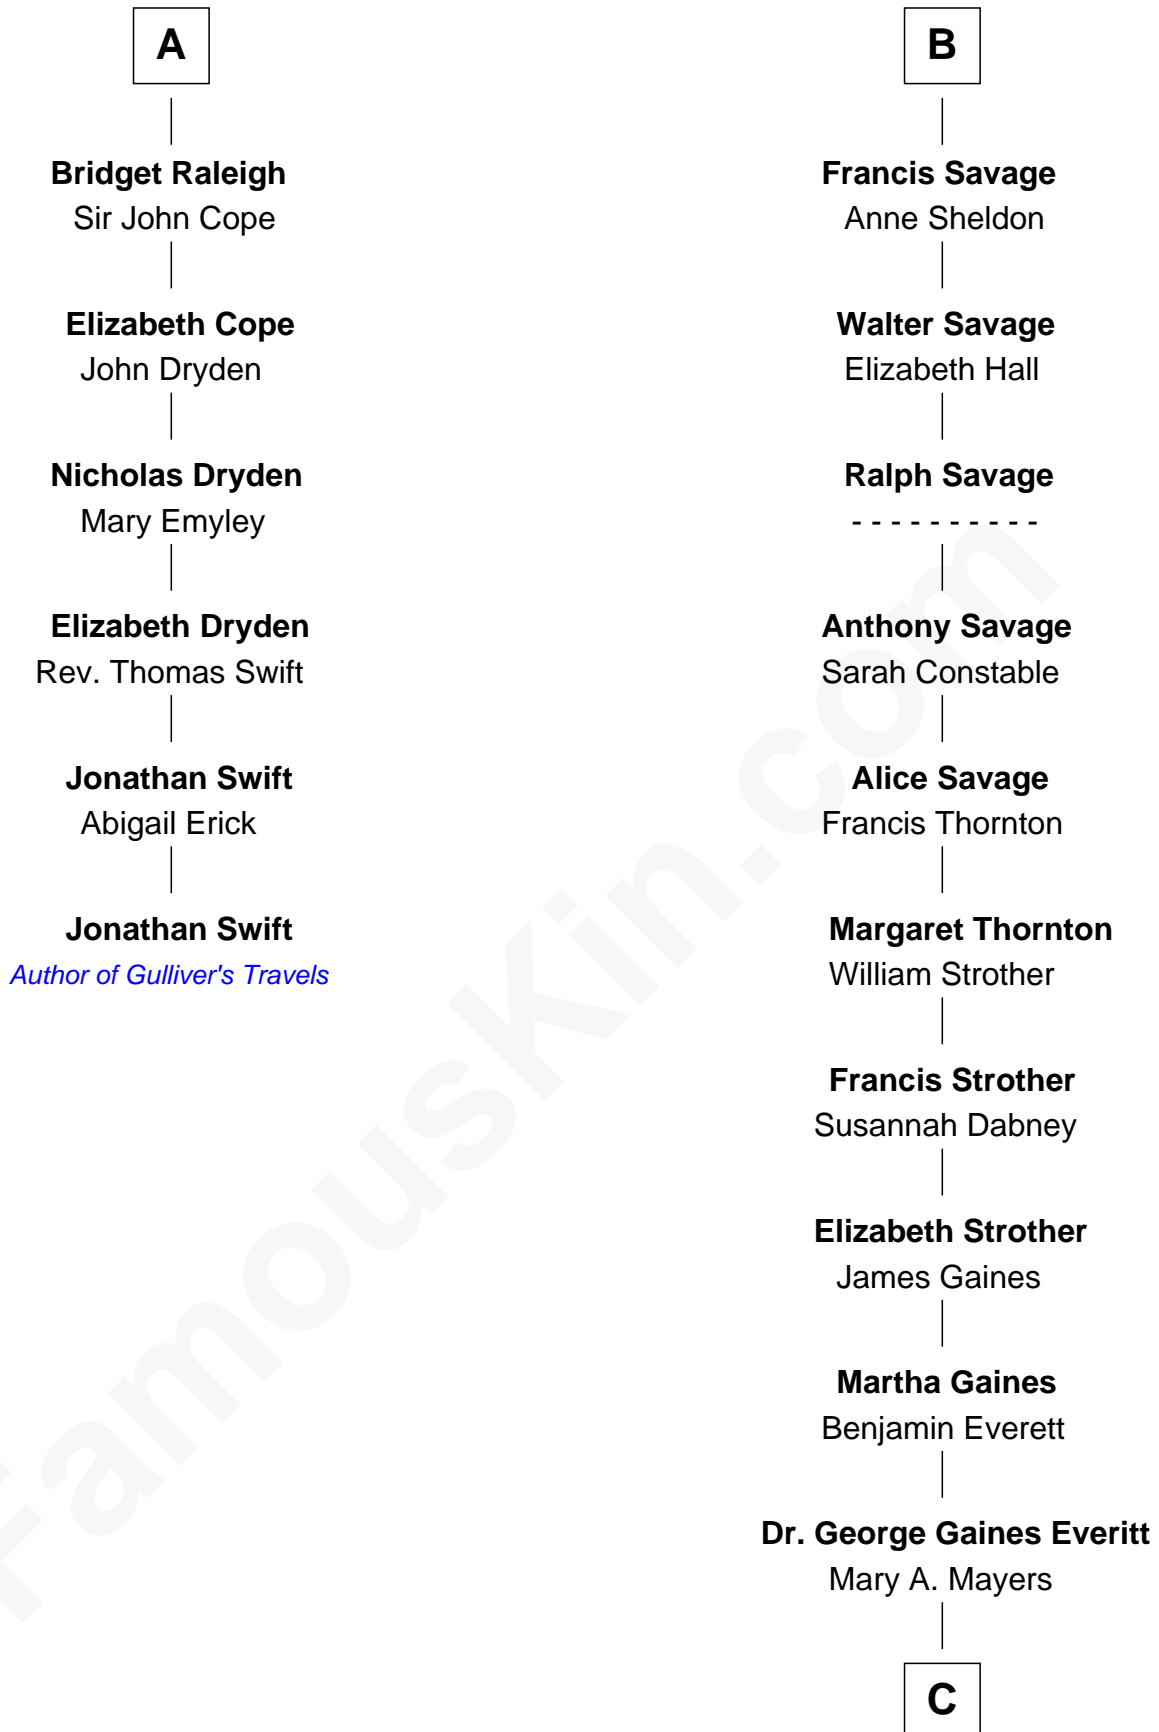

FamousKin.com Relationship Chart of

Jonathan Swift

Author of Gulliver's Travels

12th cousin 8 times removed of

William H. Macy

TV and Movie Actor

Edmund Fitzalan

Alice de Warenne

C

Horace Benjamin Everitt

Martha Leticia Roberts

Mary Lois Everitt

Clement Overstreet

Lois Elizabeth Overstreet

William Hall Macy

William H. Macy