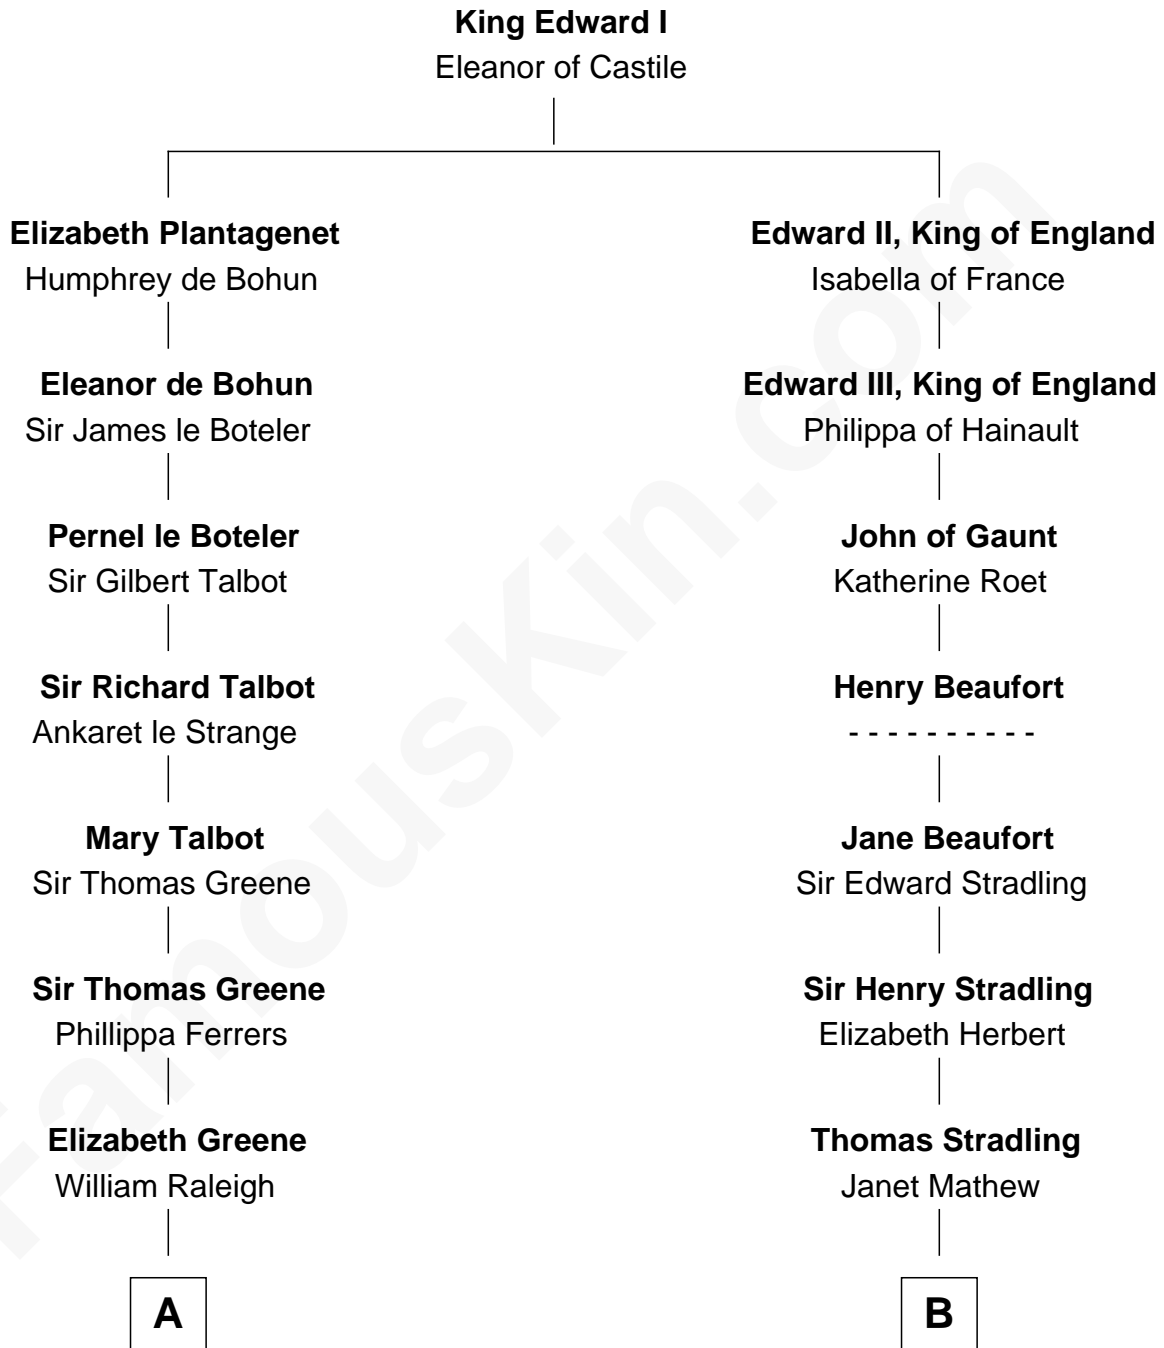

# FamousKin.com Relationship Chart of

**Jonathan Swift**

*Author of Gulliver's Travels*

14th cousin 7 times removed of

**Harper Lee**

*Author of To Kill a Mockingbird*

**C**

**Elizabeth Jane Lane**  
Theophilus Hunter Williams