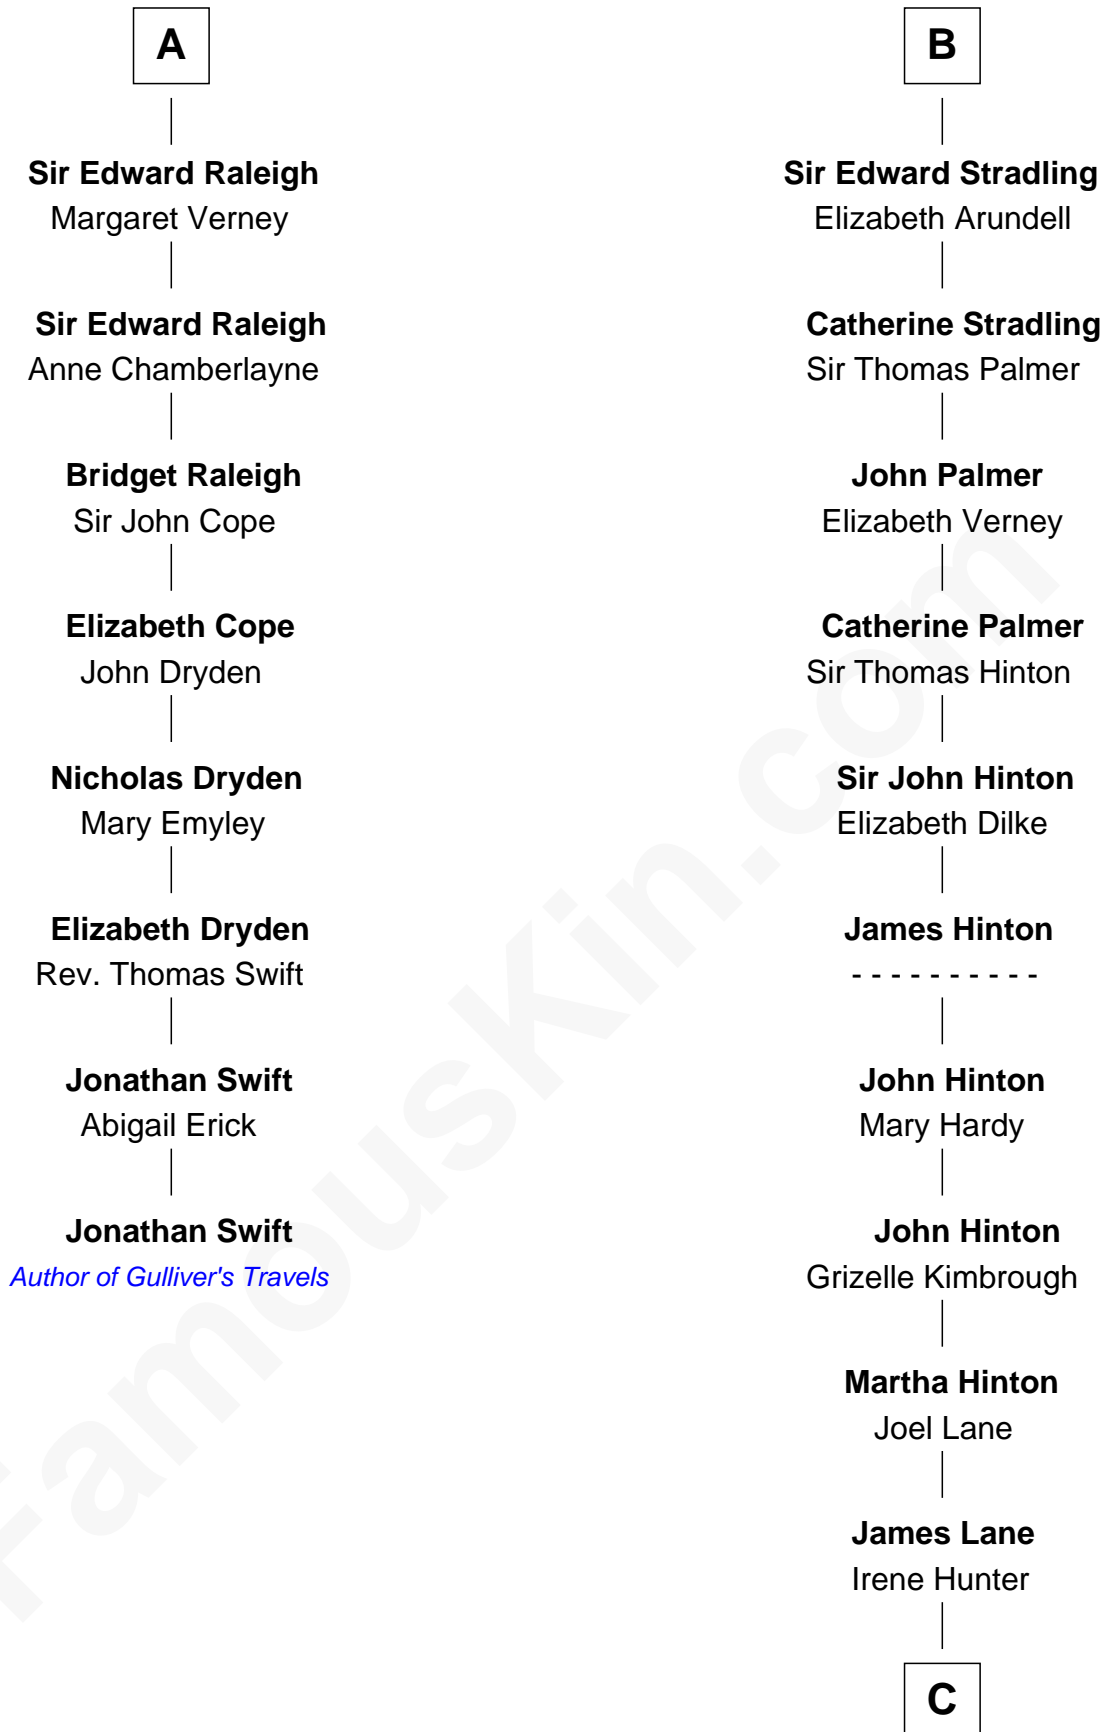

# FamousKin.com Relationship Chart of

**Jonathan Swift**

*Author of Gulliver's Travels*

14th cousin 7 times removed of

**Harper Lee**

*Author of To Kill a Mockingbird*

**C**

**Elizabeth Jane Lane**  
Theophilus Hunter Williams